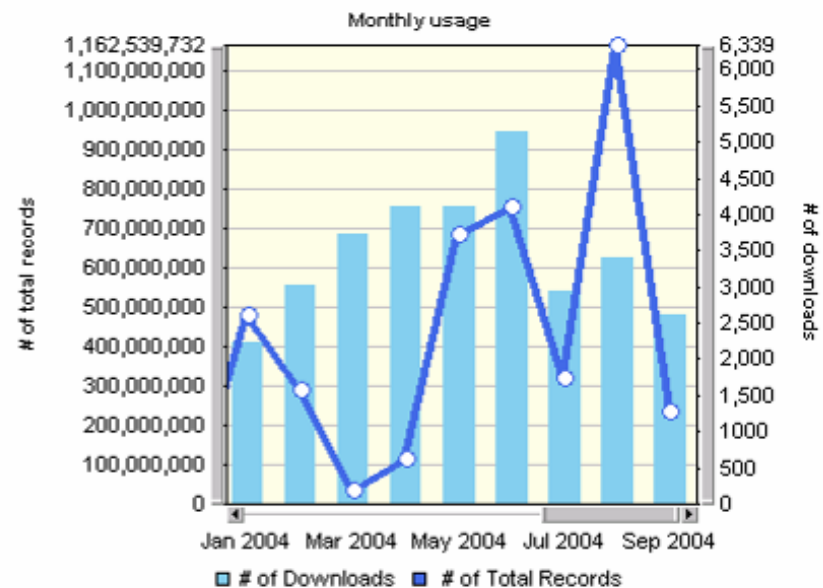

Download Activity

Download Activities Graph

Download activities and number of records.

The left Y-axis is # of total records and the right Y-axis is # of downloads.

Download can be 2 type: batch and direct download.

Note: This page may take long to load.

View: