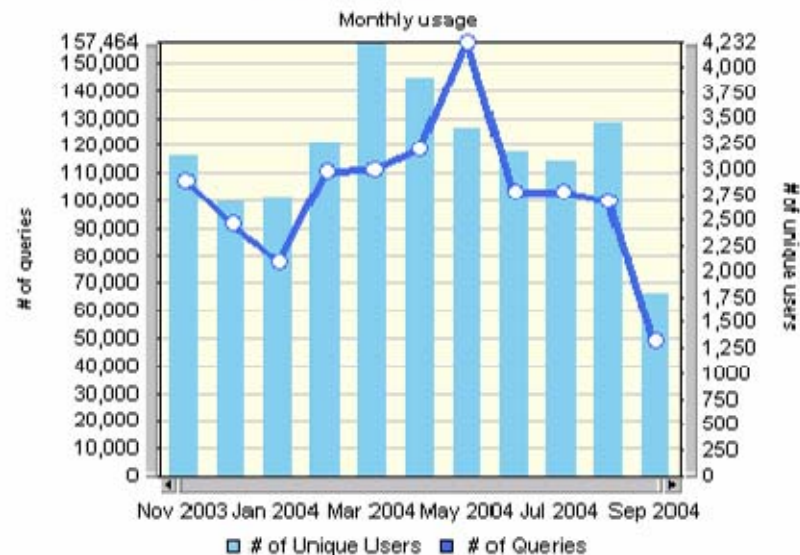

Number of Users and Queries

Query Log Graph

The graph of query and user activities.

The left Y-axis is # of unique queries and the right Y-axis is # of unique users.
The unique user is the combination of login ID and IP Address.

Note: This page may take long to load.

View: Show last: