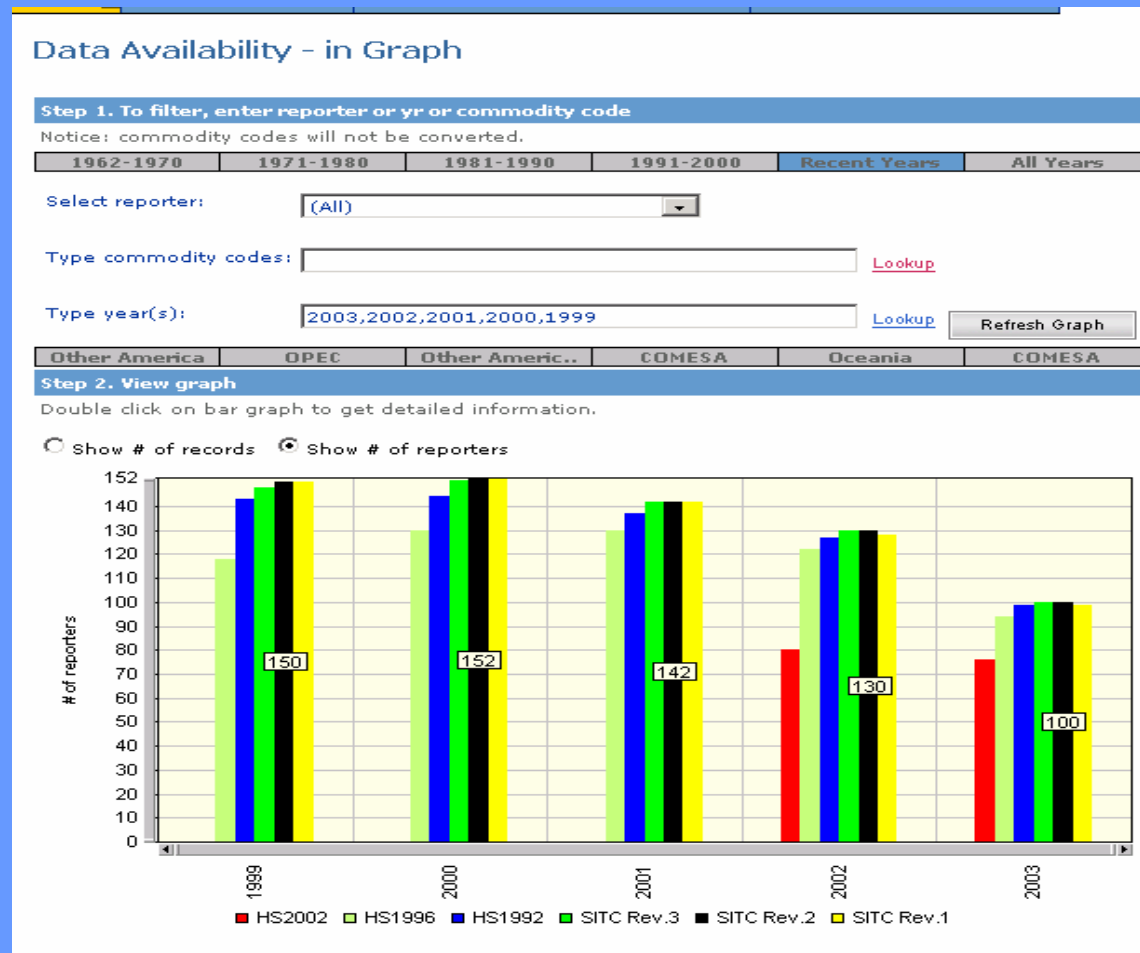

UN Comtrade Data Availability