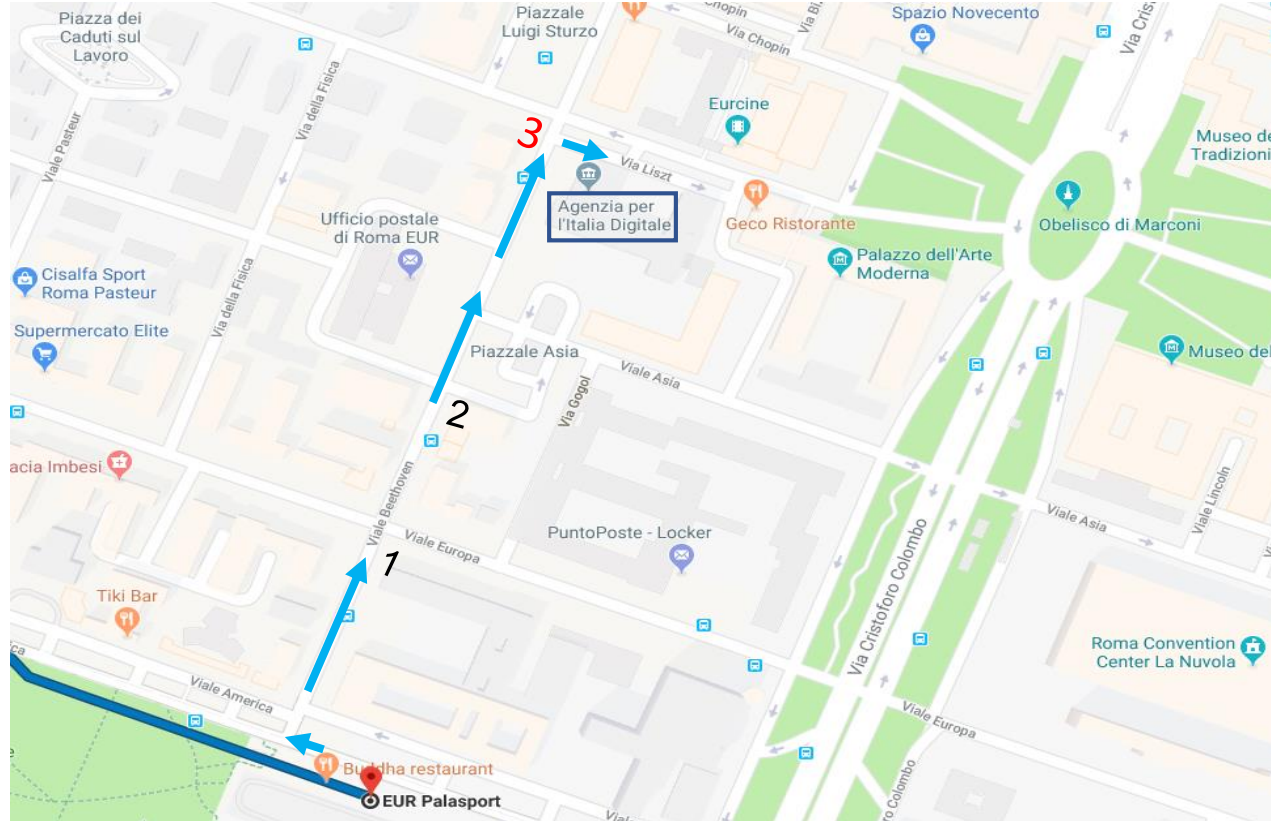

ICE – Italian Trade Agency, Via Liszt 21

ITALIAN TRADE AGENCY

ICE - Agenzia per la promozione all'estero e l'internazionalizzazione delle imprese italiane

From Train Station **Termini**: metro Line B to Laurentina; stop at metro station Eur Palasport; go up to the street level; cross the road; continue on Viale Beethoven and turn to the right in **Via Liszt 21** (estimated time: 35 minutes)

From Train Station **Ostense**: walk to the metro station Piramide (Line B – direction Laurentina); stop at metro station Eur Palasport; follow the same directions as above (estimated time: 30 minutes)

From Airport **Fiumicino**: catch a train to the Train Station **Ostense**; walk to the metro station Piramide (Line B – direction Laurentina); stop at metro station Eur Palasport; follow the same directions as above (estimated time: 50 minutes).
Alternatively, take a taxi at the airport to **Via Liszt 21** (estimated time: 25 minutes)