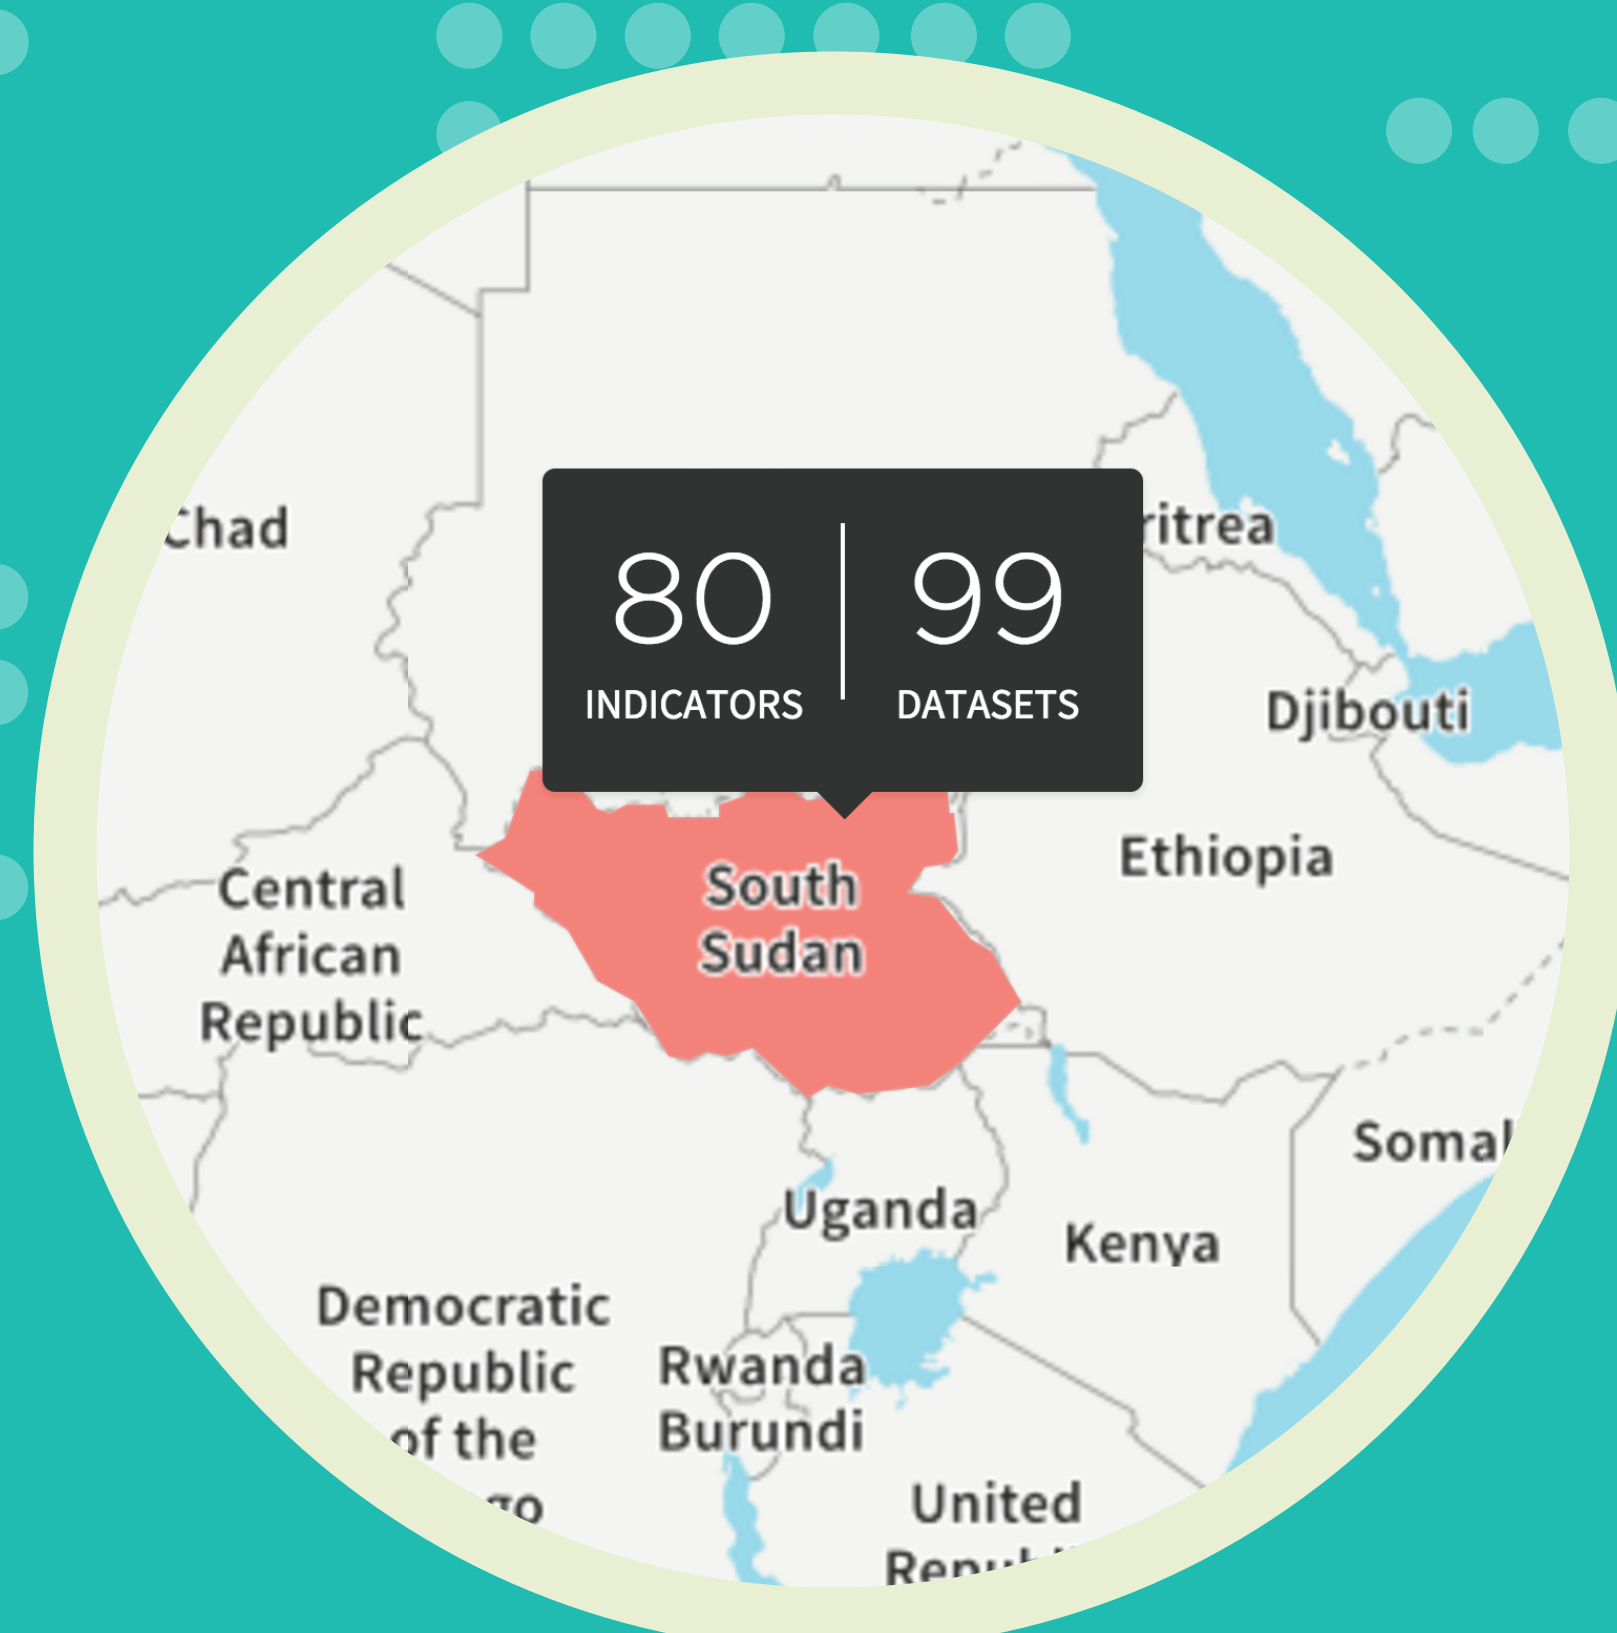

UNITED NATIONS STATISTICAL COMMISSION SIDE EVENT

Humanitarian Data, Challenges and Opportunities Ahead: The Humanitarian Data Exchange

Time: March 10, 2016 - 1:15 to 2:30 pm
Venue: Conference Room 9 (CB)

HDX

Humanitarian
Data Exchange

+

**World Food
Programme**

wfp.org

HDX aims to make humanitarian data easy to find and use for analysis

Find data by locations,
organisations and crises

Add data on HDX to
visualise and analyse