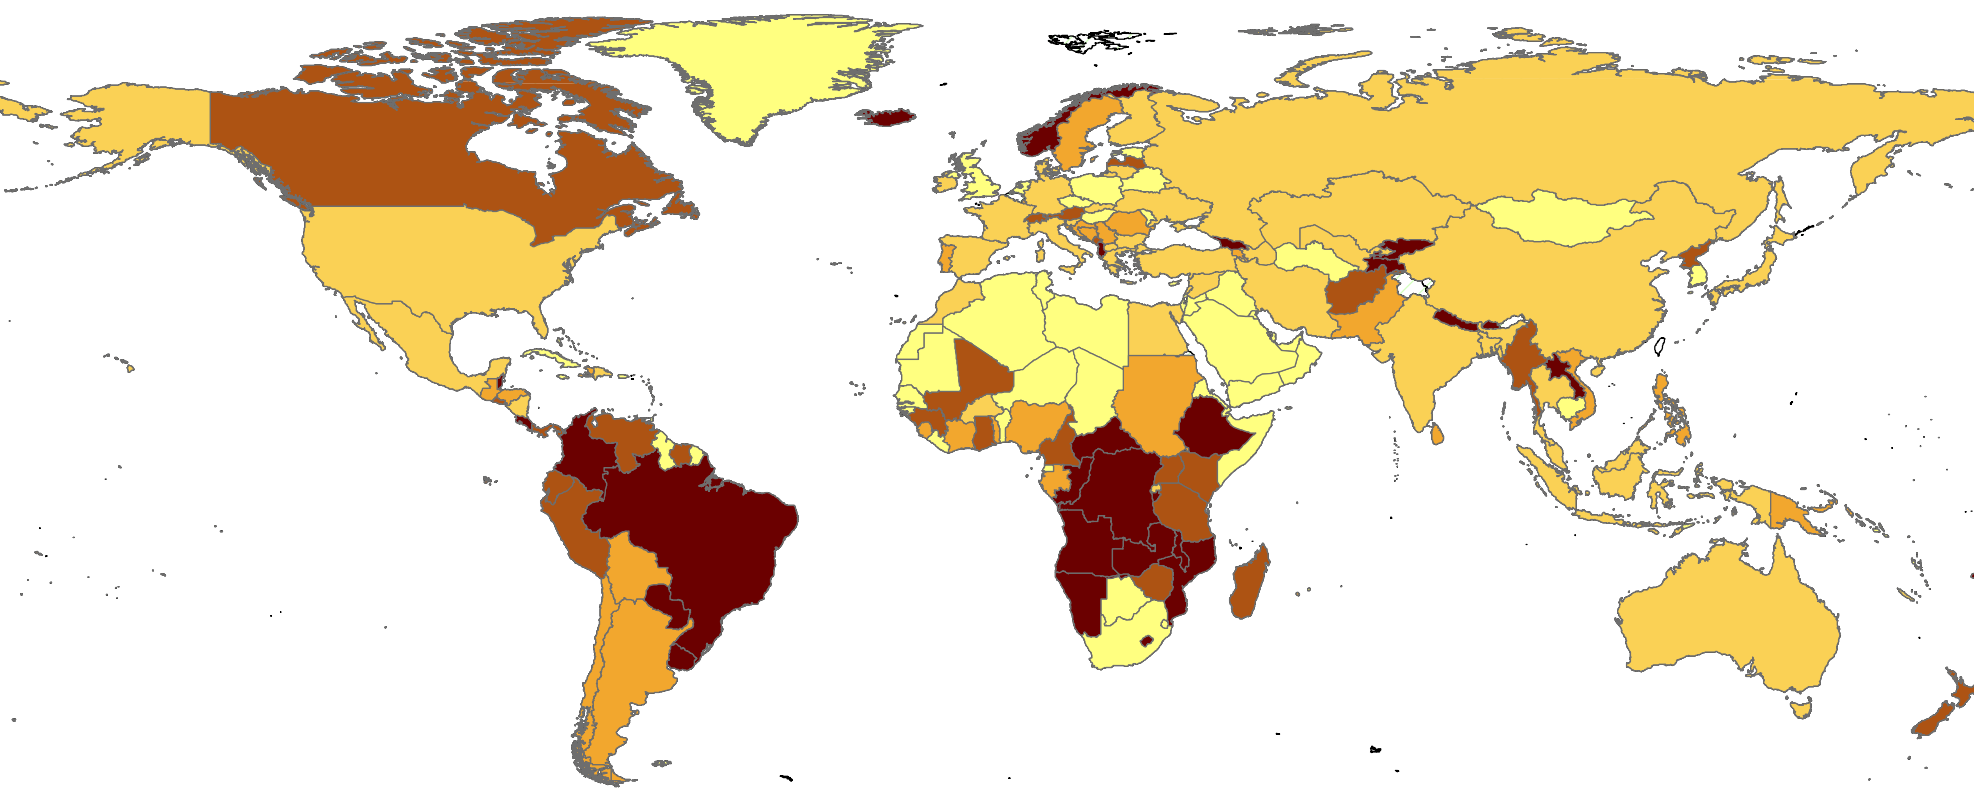

Renewable Energy Production in 2007

Units: %

Data Source: UNSD
Map Source: UNGIWG

Last Update: December 2010
Map available at: <http://unstats.un.org/unsd/environment/qindicators>