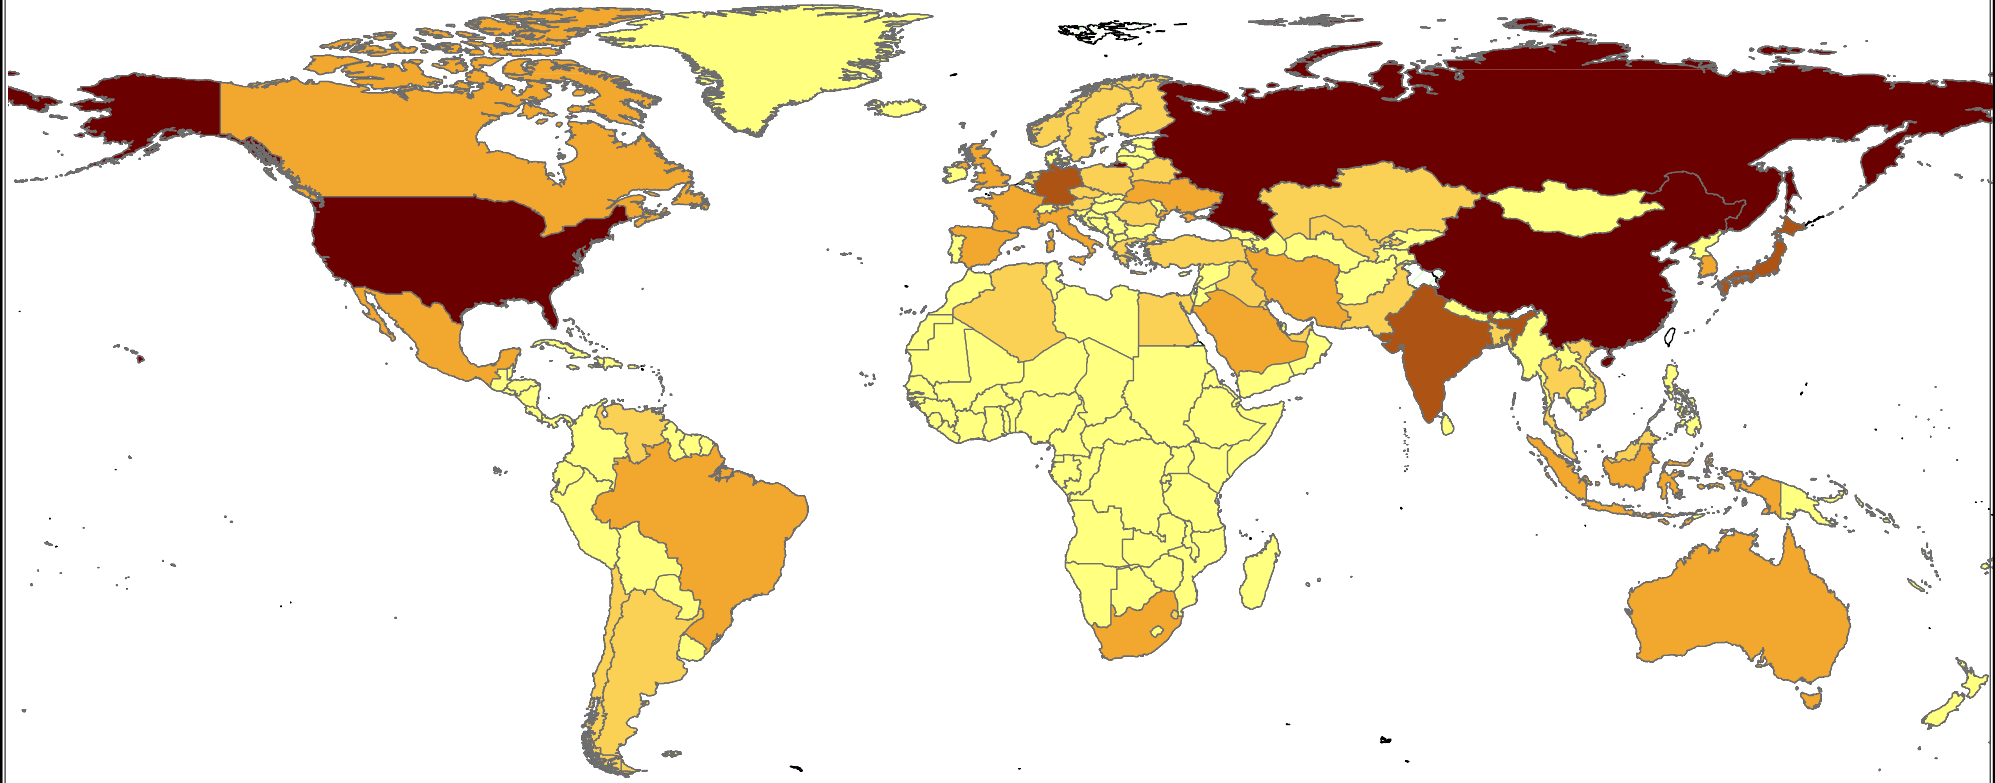

# Commercial Energy Consumption in 2007

0 2,000 4,000 Km

**Units: 1000 tonnes oil equivalent**

Data Source: UNSD  
Map Source: UNGIWG

Last Update: December 2010  
Map available at: <http://unstats.un.org/unsd/environment/qindicators>