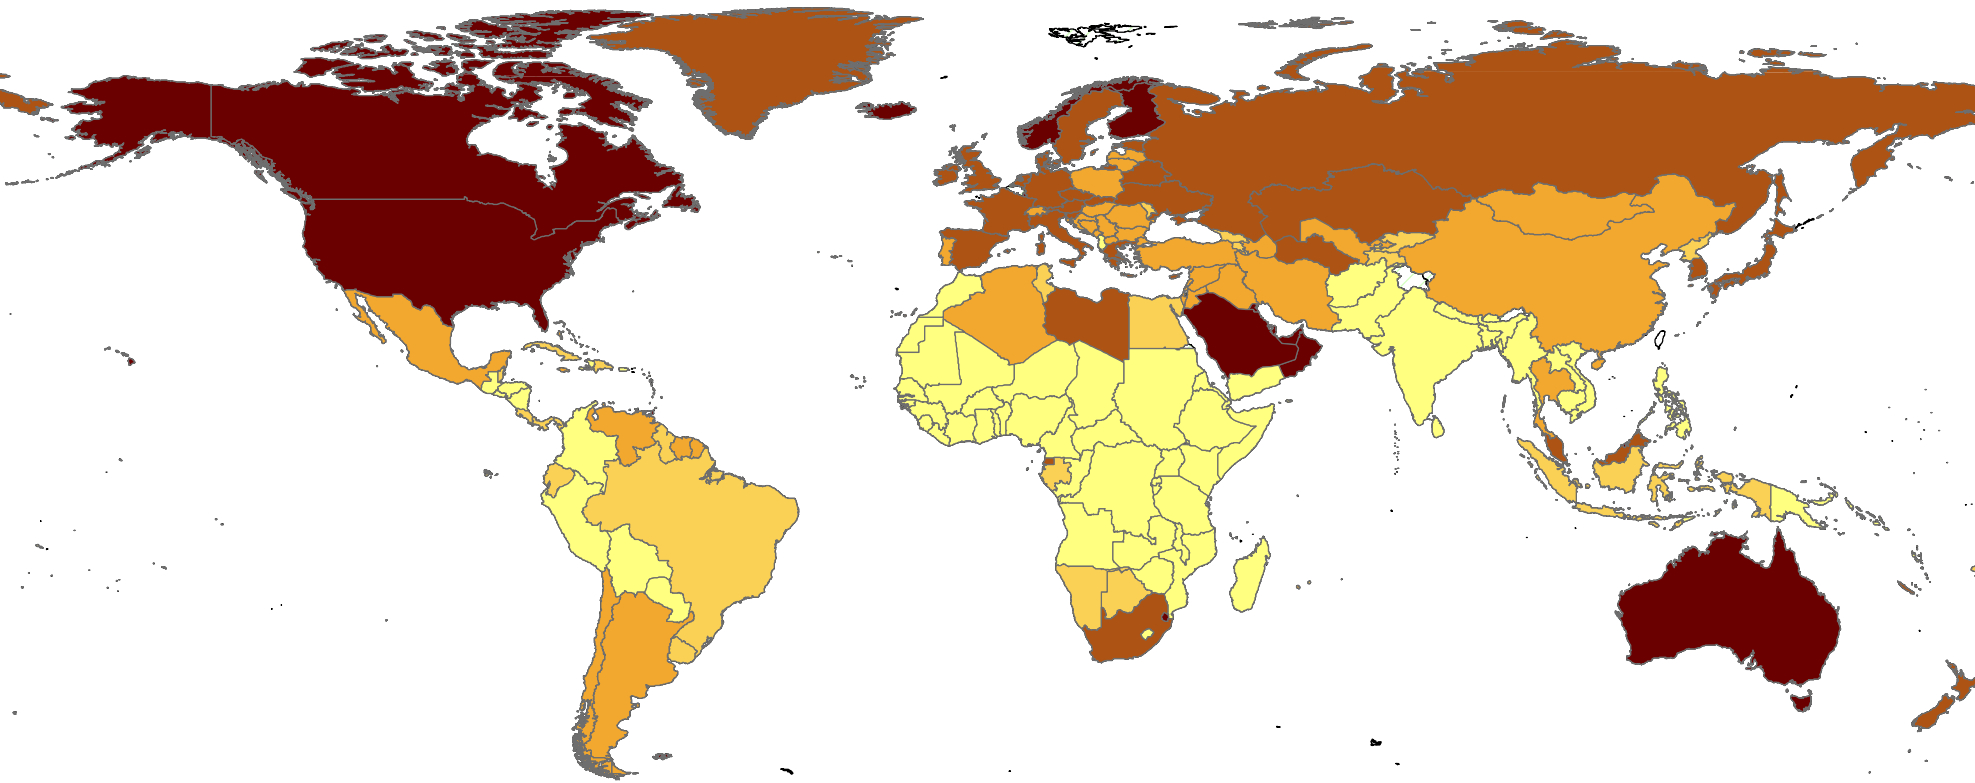

# Commercial Energy Consumption per Capita in 2007

0 2,000 4,000 Km

**Units: kg oil equivalent**

Data Source: UNSD  
Map Source: UNGIWG

Last Update: December 2010  
Map available at: <http://unstats.un.org/unsd/environment/qindicators>