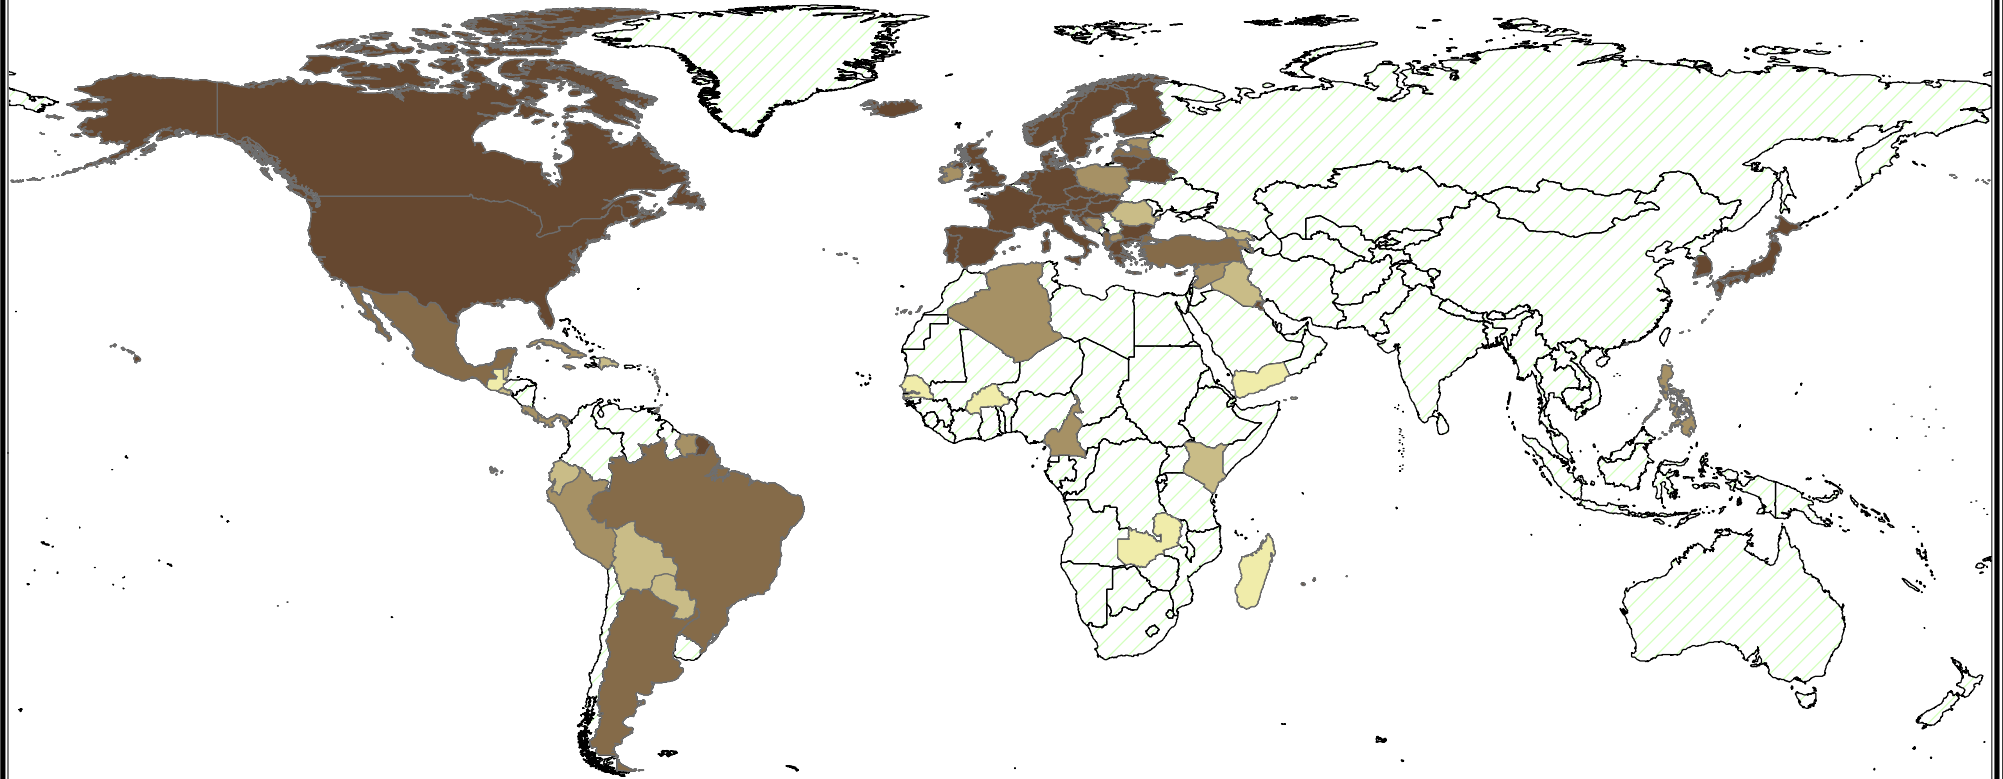

Total Population Served by Municipal Waste Collection

Units: %

*Note that data correspond to the latest year available.

Data Source: UNSD
Map Source: UNGIWG

Last Update: March 2011
Map available at: <http://unstats.un.org/unsd/environment/qindicators>