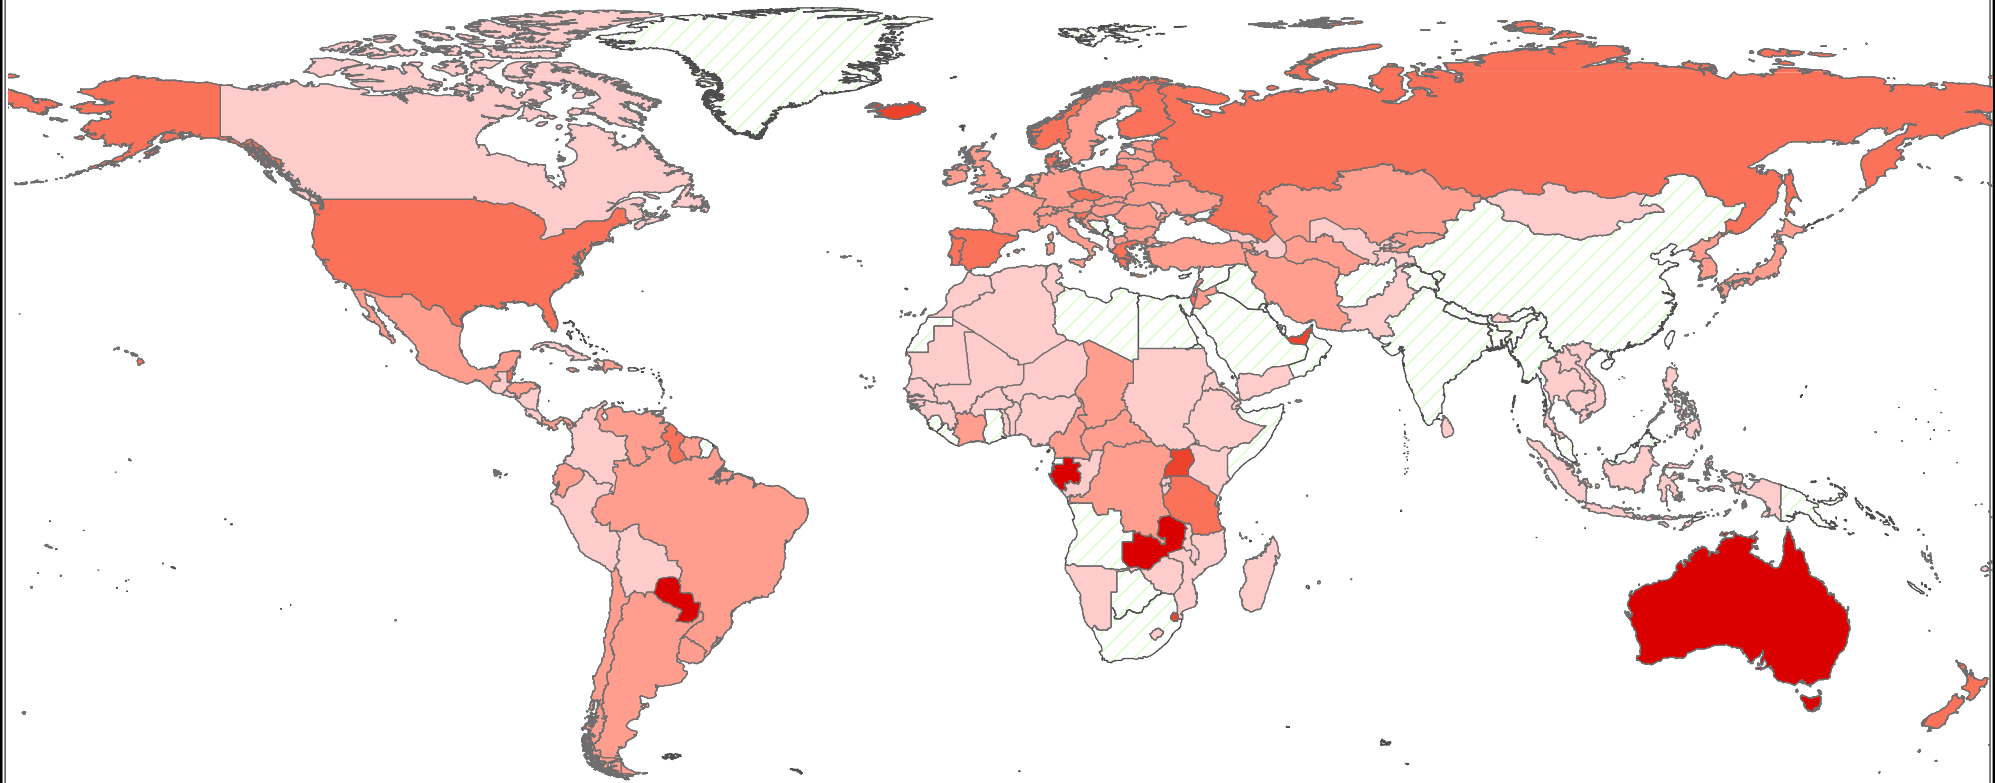

NO_x Emissions per Capita

0 2,000 4,000 Km

Units: kg of NO_x

*Note that data correspond to the latest year available.

Data Source: UNFCCC/UNSD
Map Source: UNGIWG

Last Update: July 2010
Map available at: <http://unstats.un.org/unsd/environment/qindicators>