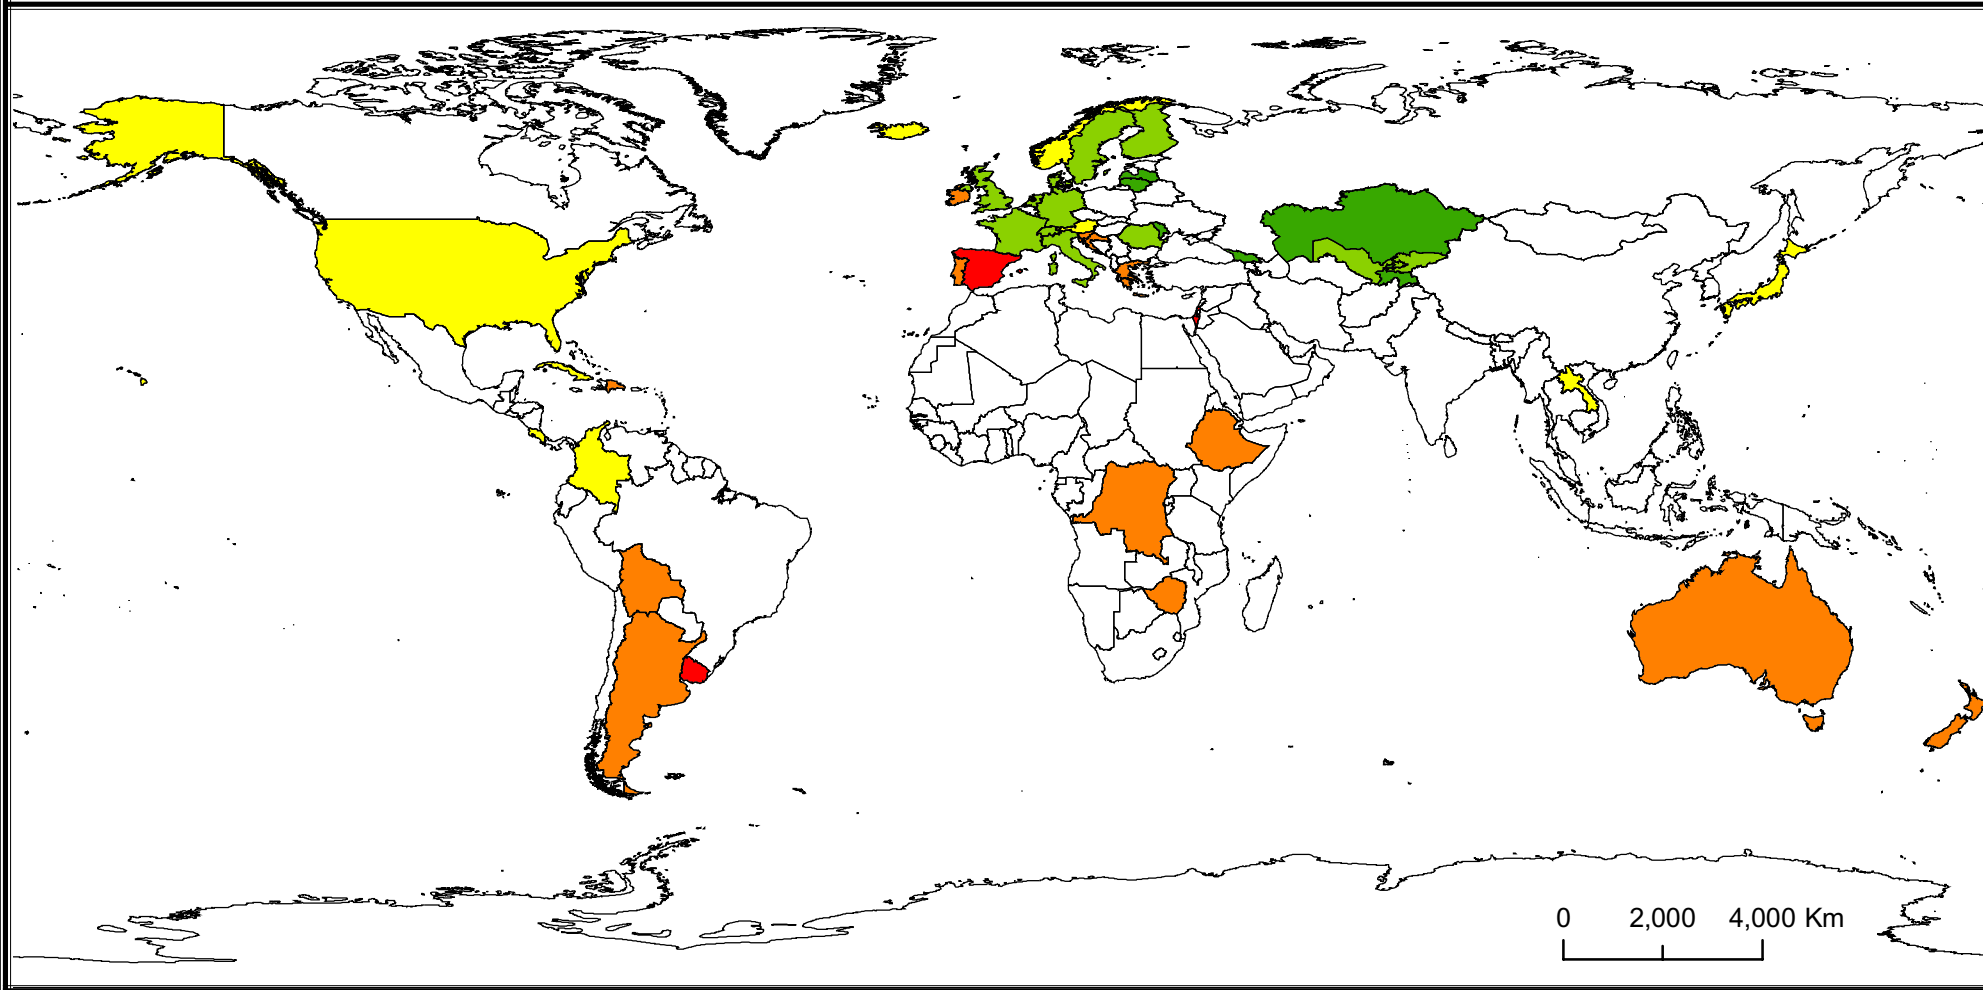

# Change of NOx Emissions from Fuel Combustion Since 1990

## Change of NOx Emissions from Fuel Combustion Since 1990 (%)

Data Source: UNFCCC, UNSD  
Last Update: June 2005

Map Source: UNGIWG  
<http://unstats.un.org/unsd/environment/qindicators.htm>