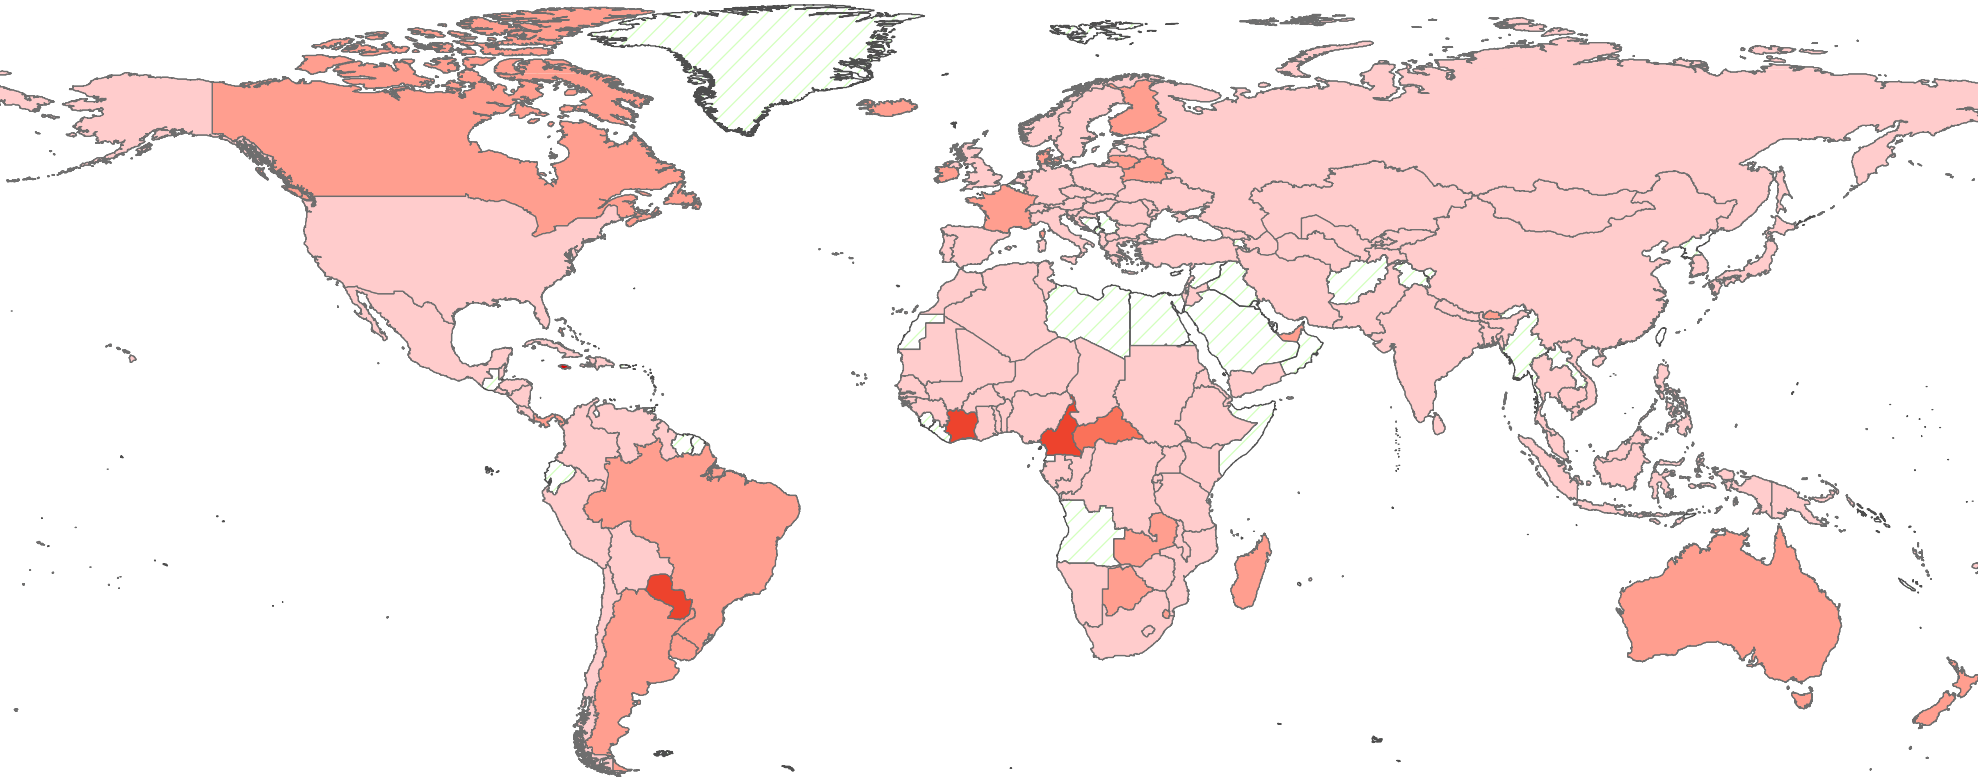

N₂O Emissions per Capita

0 2,000 4,000 Km

Units: tonnes of CO₂ equivalent

*Note that data correspond to the latest year available.

Data Source: UNFCCC
Map Source: UNGIWG

Last Update: July 2010
Map available at: <http://unstats.un.org/unsd/environment/qindicators>