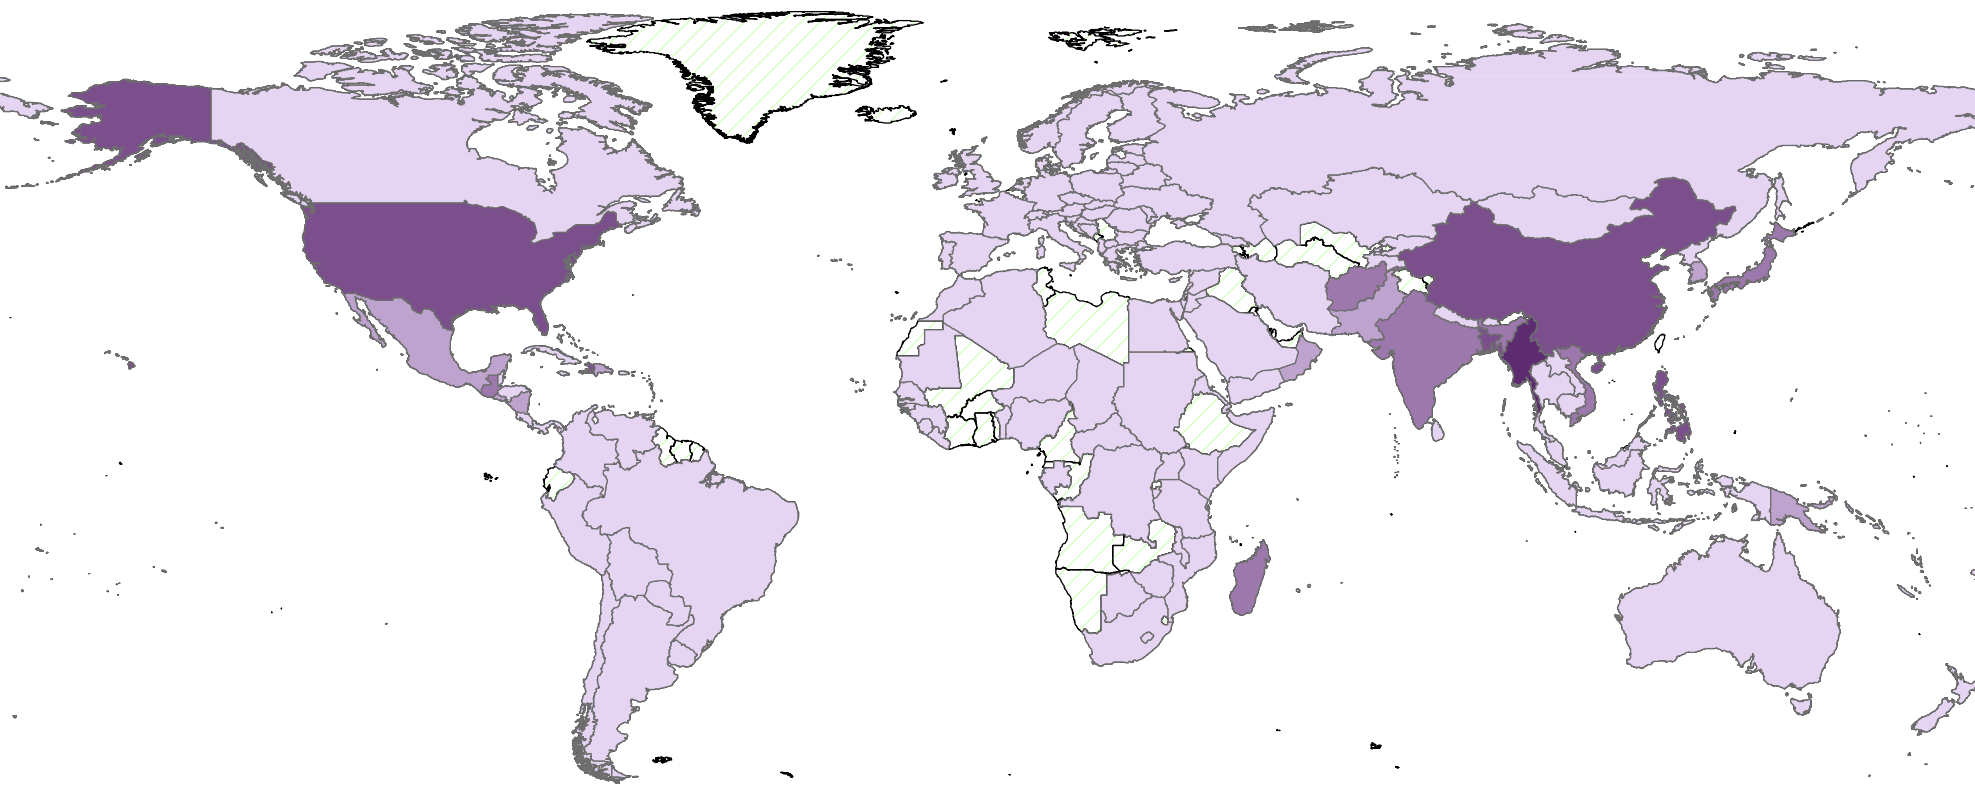

# Number of Meteorological Disaster Fatalities from 2000 to 2009

0 2,000 4,000 Km

## Units: No. of fatalities

Data Source: OFDA/CRED International Disaster Database (EM-DAT)  
Map Source: UNGIWG

Last Update: July 2010  
Map available at: <http://unstats.un.org/unsd/environment/qindicators>