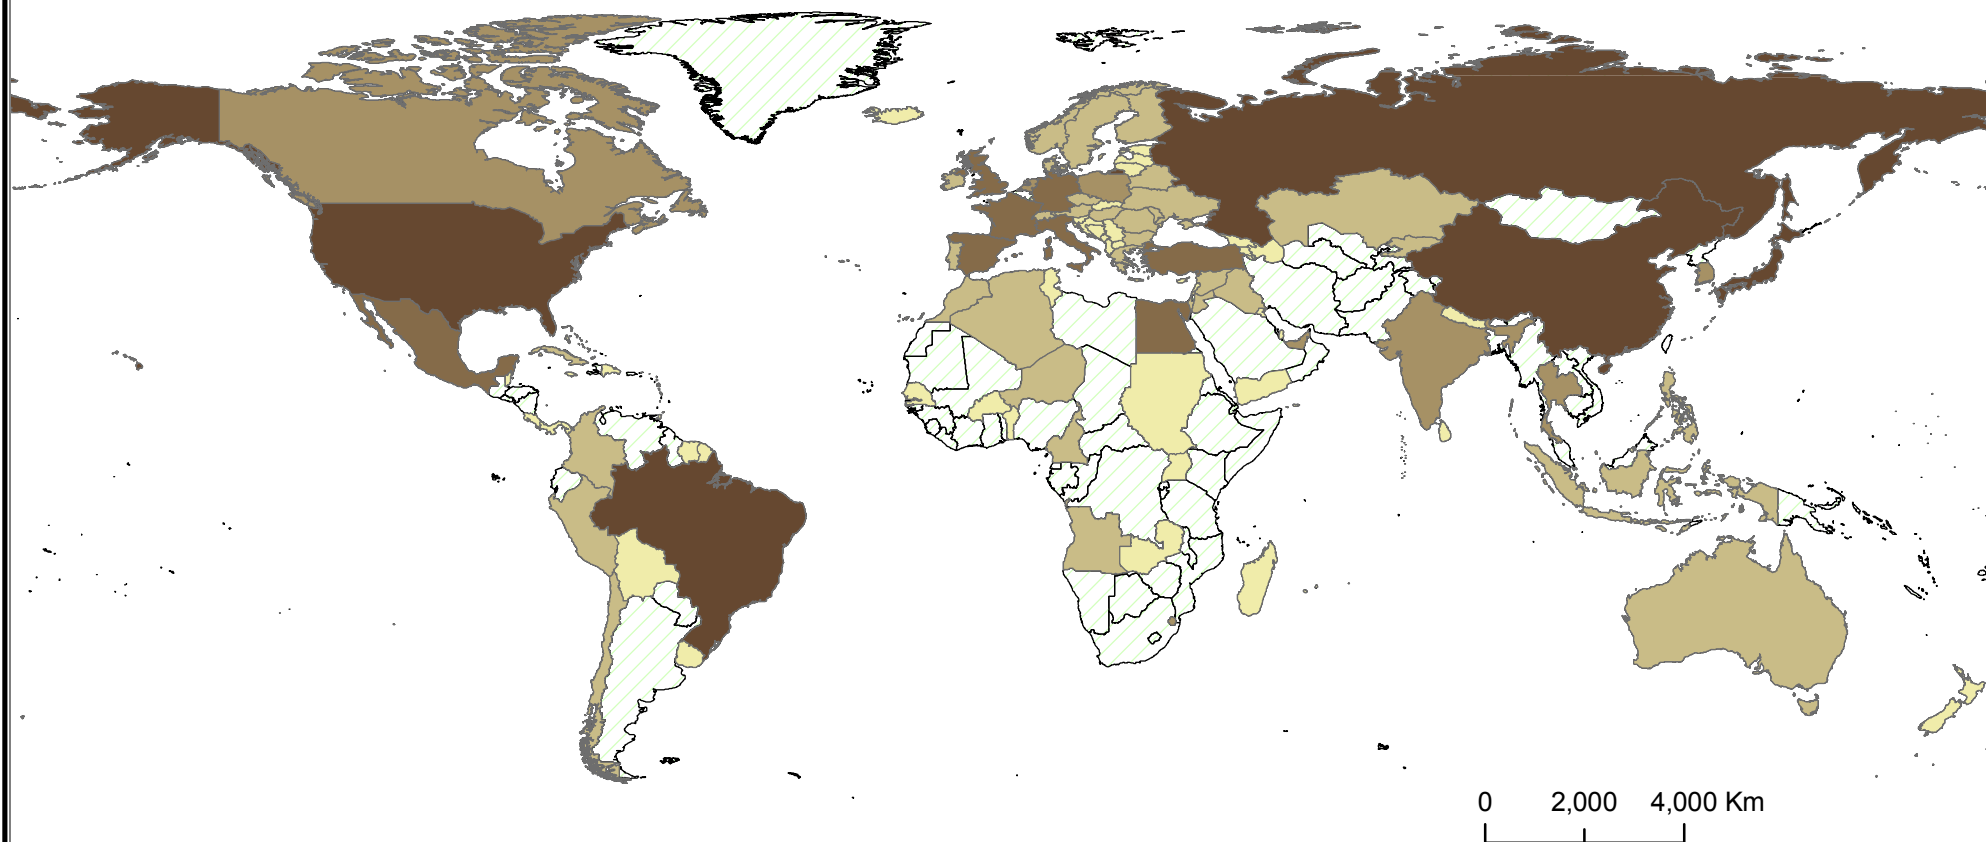

# Municipal Waste Collected

## Units: 1000 tonnes

\*Note that data correspond to the latest year available.

Data Source: UNSD  
Map Source: UNGIWG

Last Update: March 2011  
Map available at: <http://unstats.un.org/unsd/environment/qindicators>