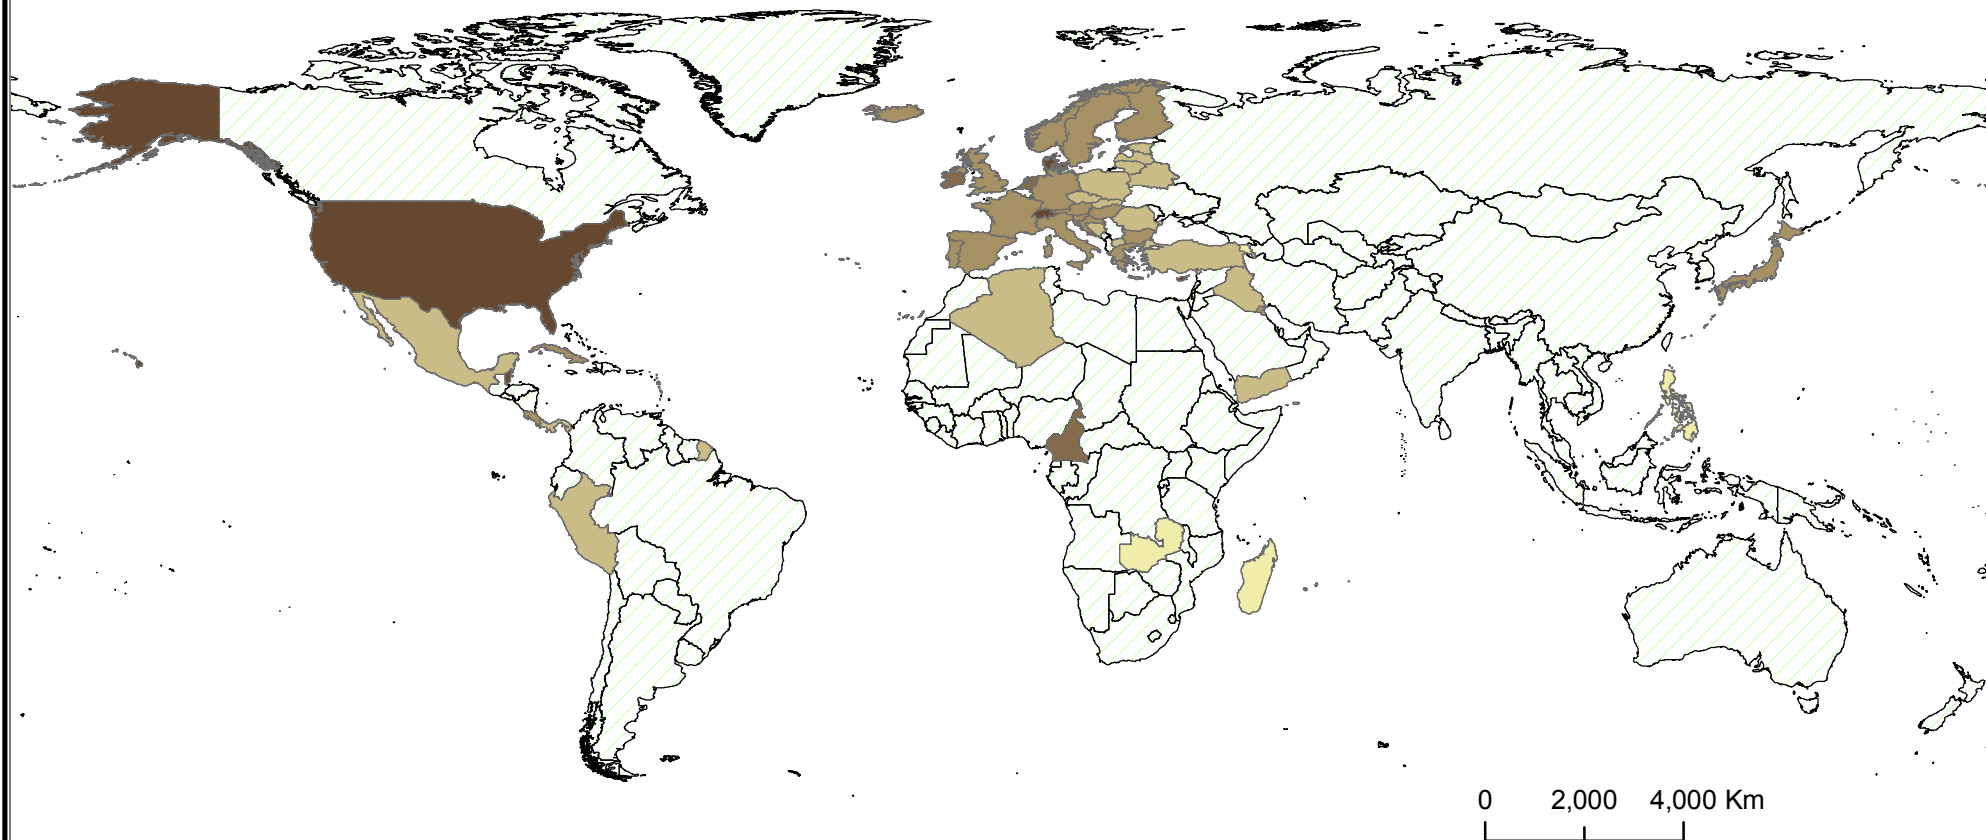

Municipal Waste Collected per Capita Served

Units: kg

*Note that data correspond to the latest year available.

Data Source: UNSD
Map Source: UNGIWG

Last Update: March 2011
Map available at: <http://unstats.un.org/unsd/environment/qindicators>