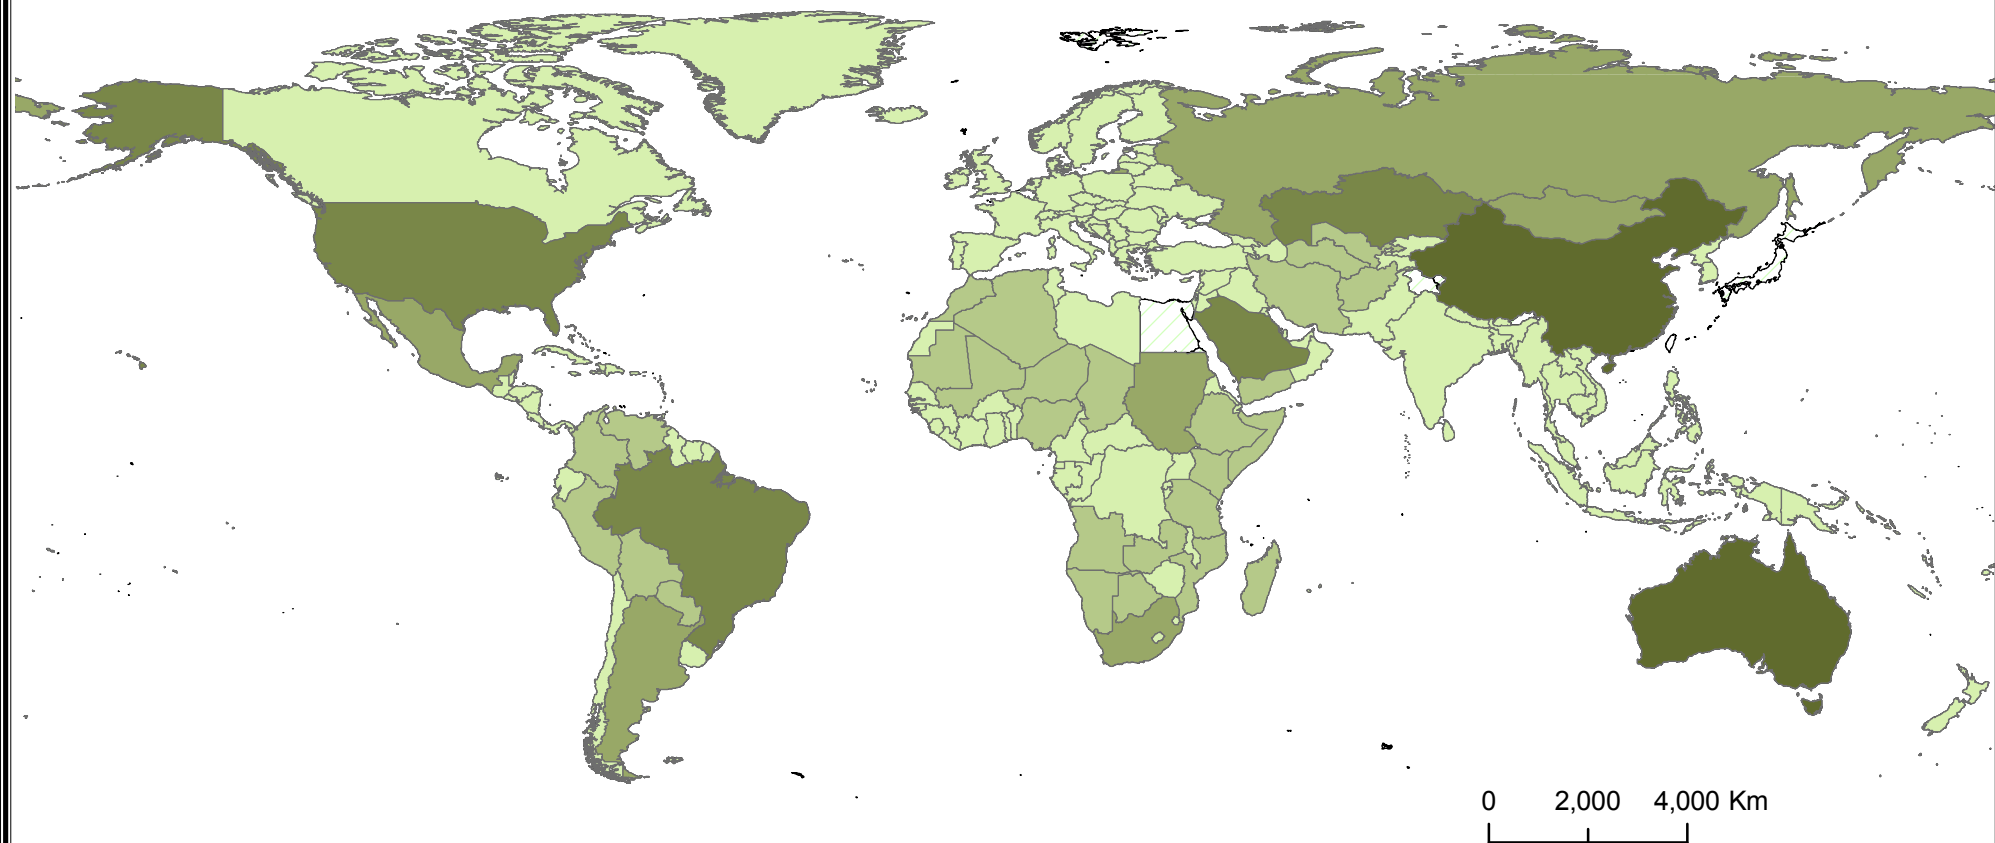

# Land under permanent meadows and pastures in 2008

0 2,000 4,000 Km

**Units: 1000 km<sup>2</sup>**

Data Source: FAO  
Map Source: UNGIWG

Last Update: October 2010  
Map available at: <http://unstats.un.org/unsd/environment/qindicators>