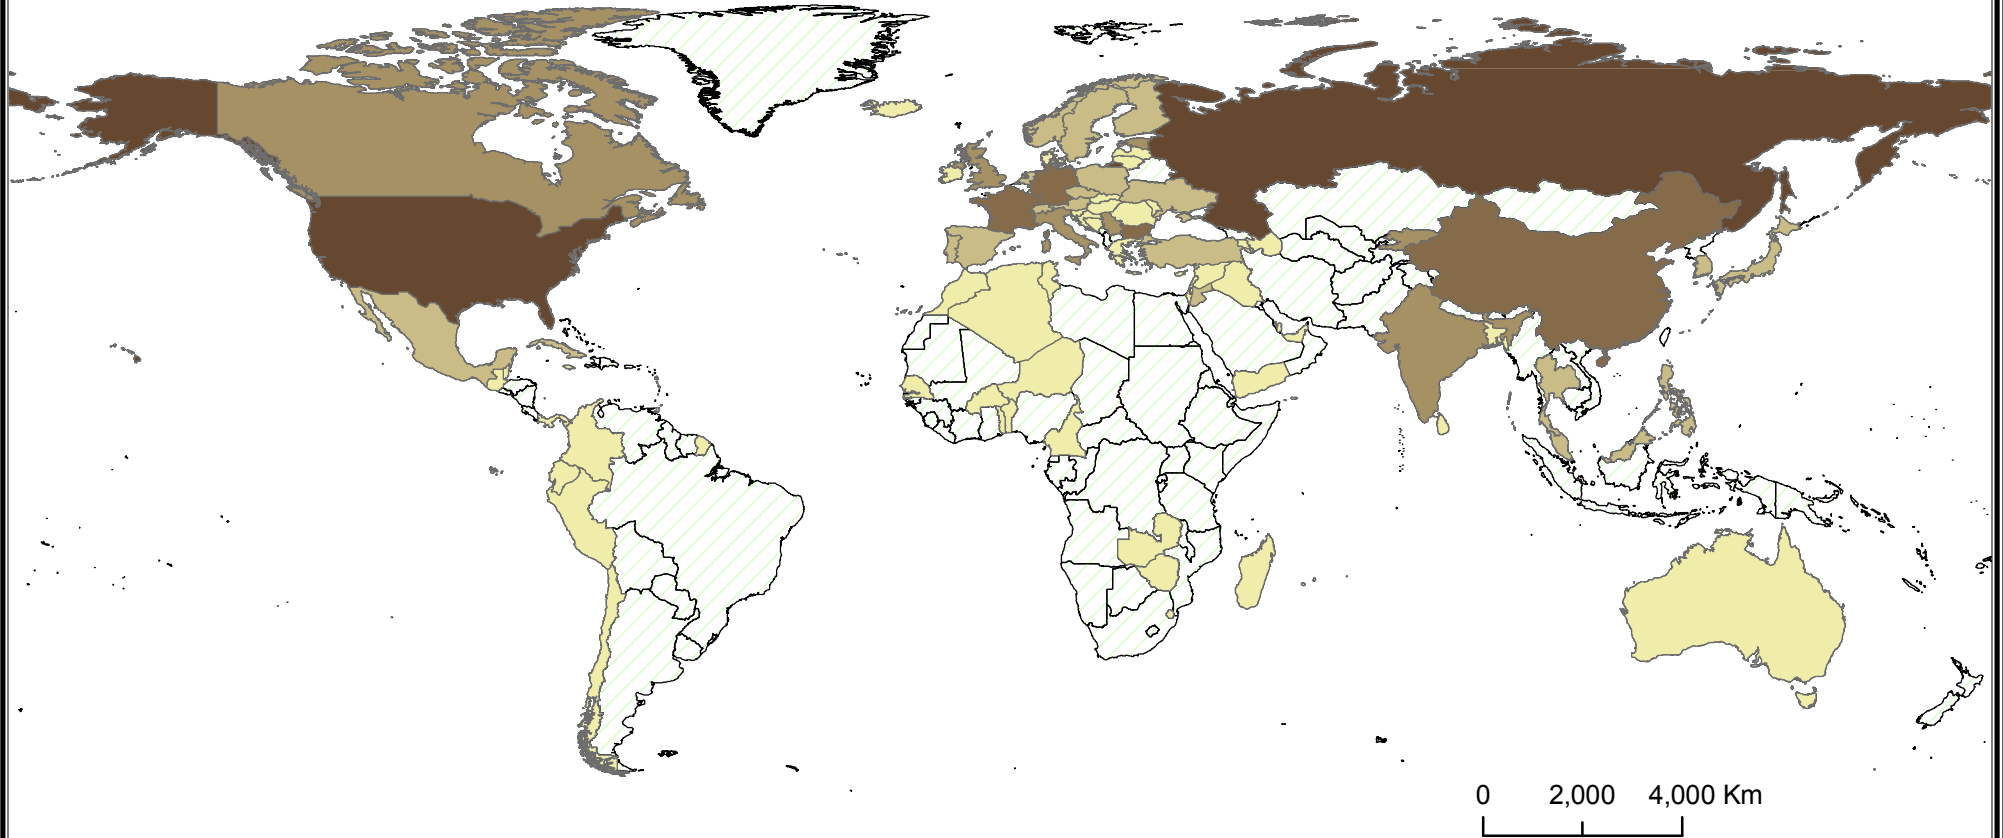

Hazardous Waste Generation

Units: 1000 tonnes

*Note that data correspond to the latest year available.

Data Source: UNSD
Map Source: UNGIWG

Last Update: March 2011
Map available at: <http://unstats.un.org/unsd/environment/qindicators>