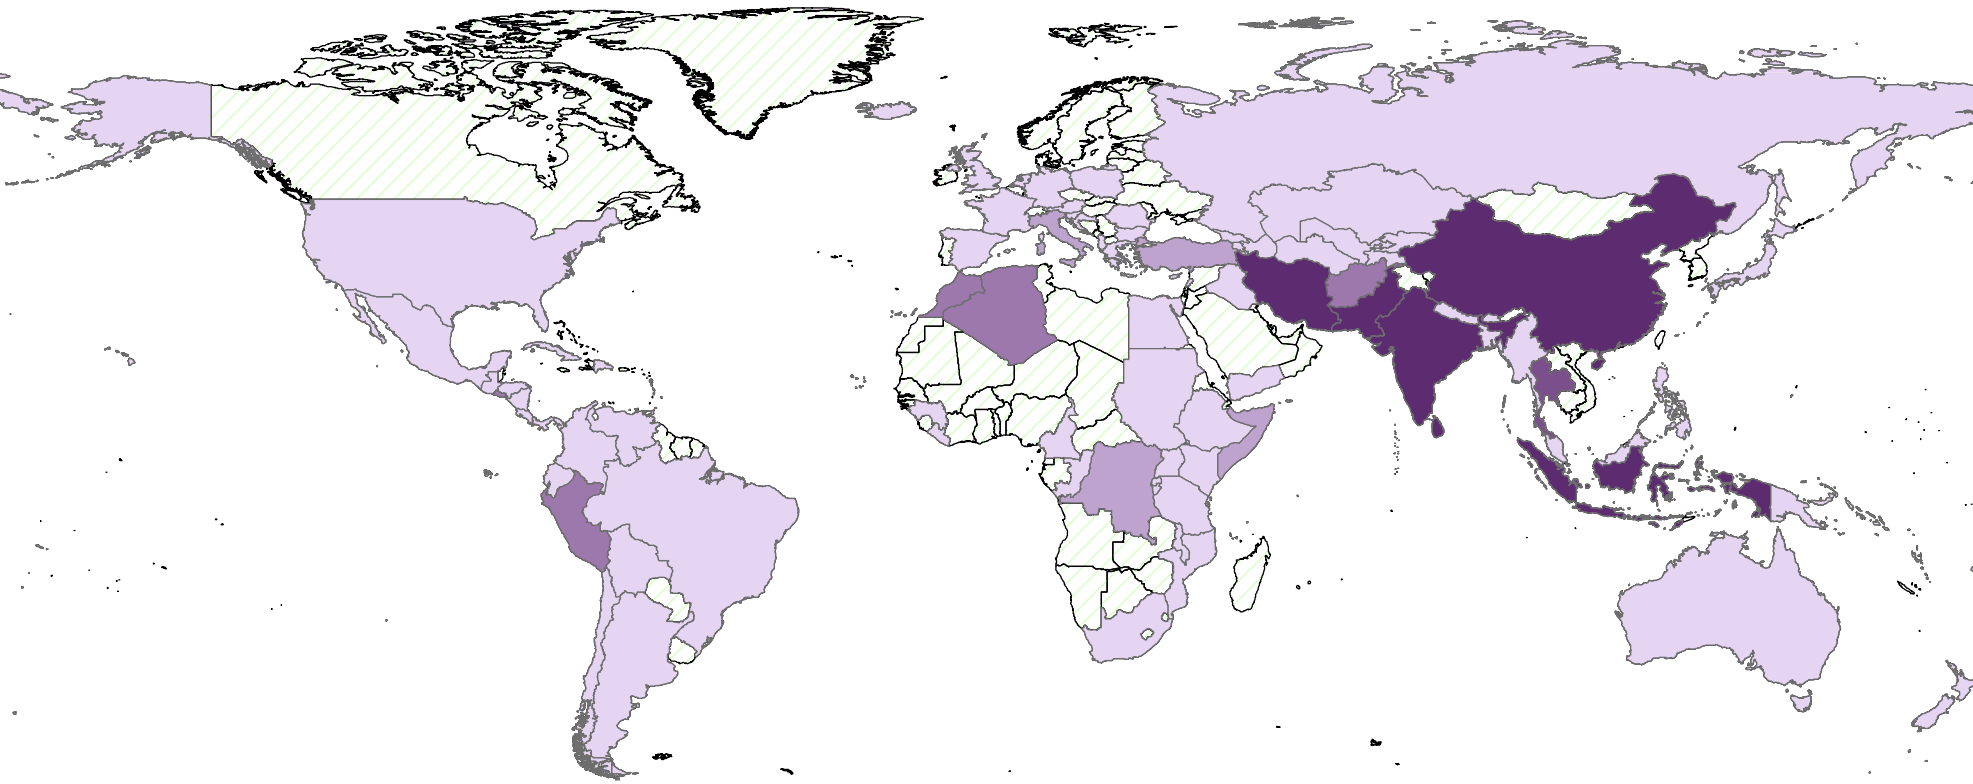

Number of Geophysical Disaster Fatalities from 2000 to 2009

Units: No. of fatalities

Data Source: OFDA/CRED International Disaster Database (EM-DAT)
Map Source: UNGIWG

Last Update: July 2010
Map available at: <http://unstats.un.org/unsd/environment/qindicators>