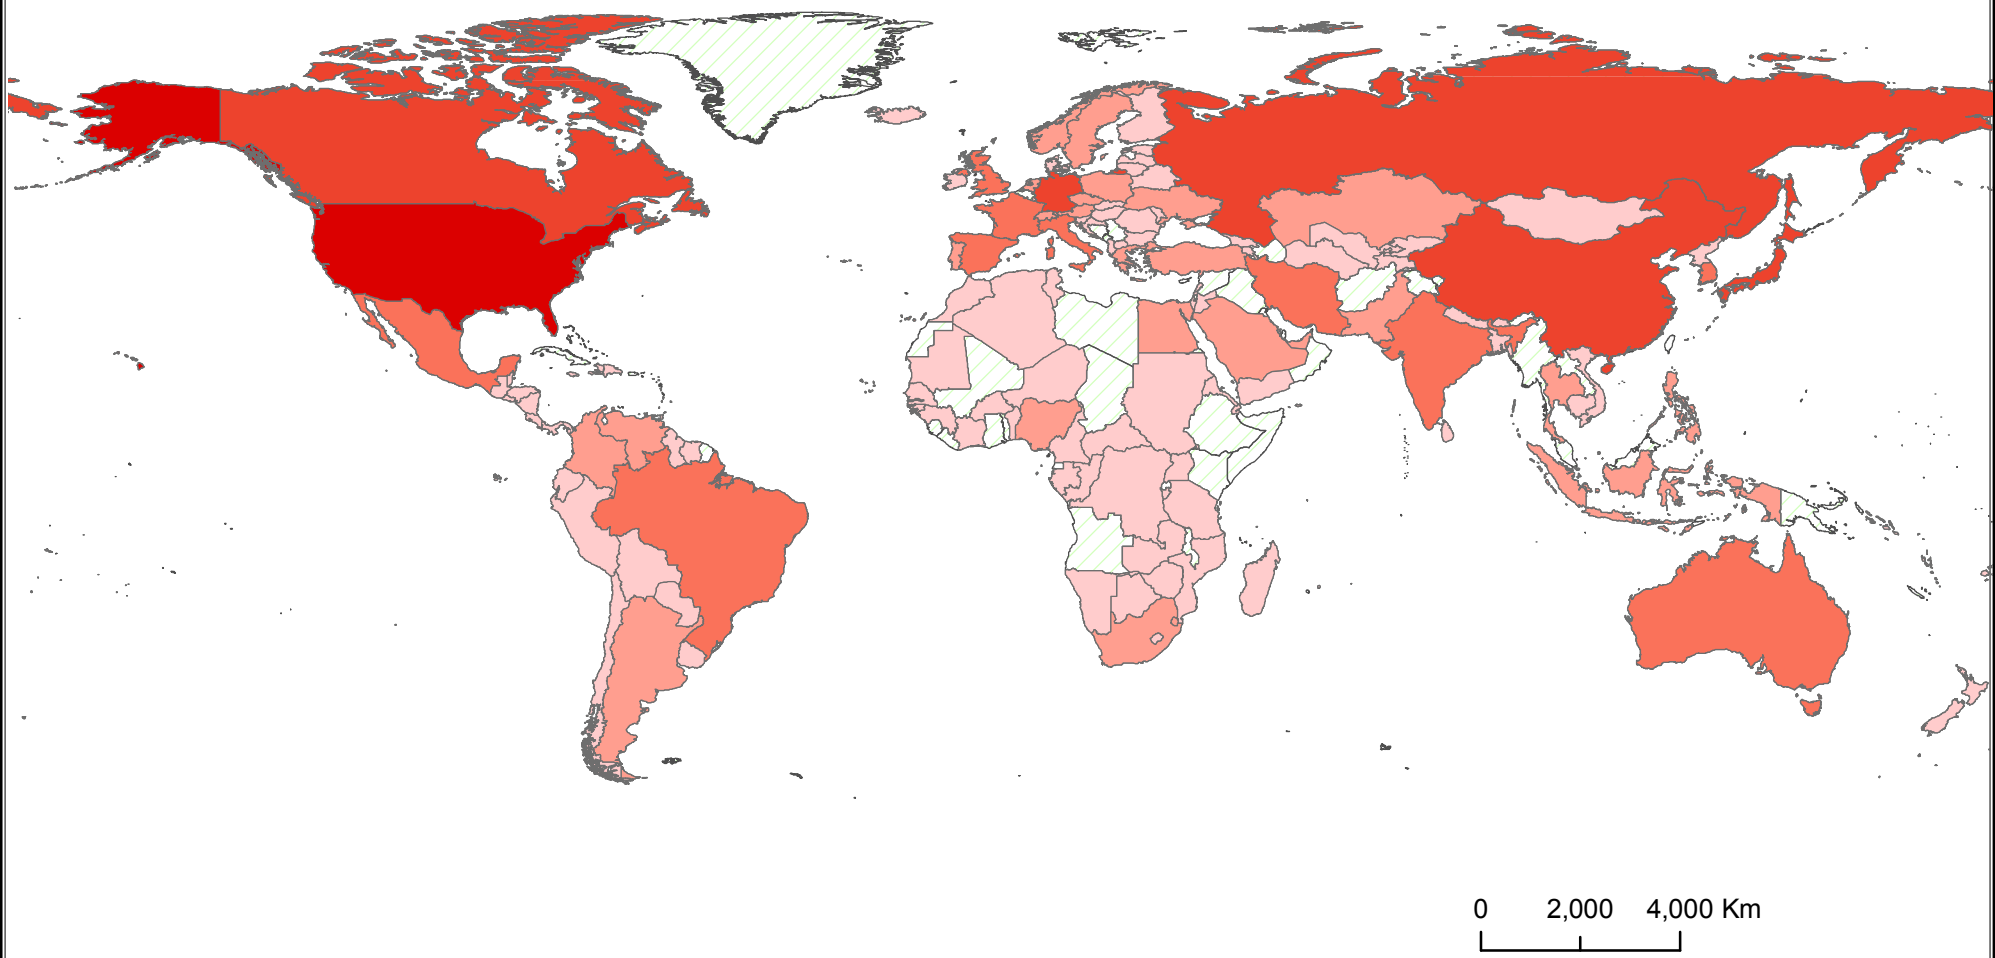

Greenhouse Gas Emissions from Transport

0 2,000 4,000 Km

Units: mio. tonnes of CO₂ equivalent

*Note that data correspond to the latest year available.

Data Source: UNFCCC
Map Source: UNGIWG

Last Update: July 2010
Map available at: <http://unstats.un.org/unsd/environment/qindicators>