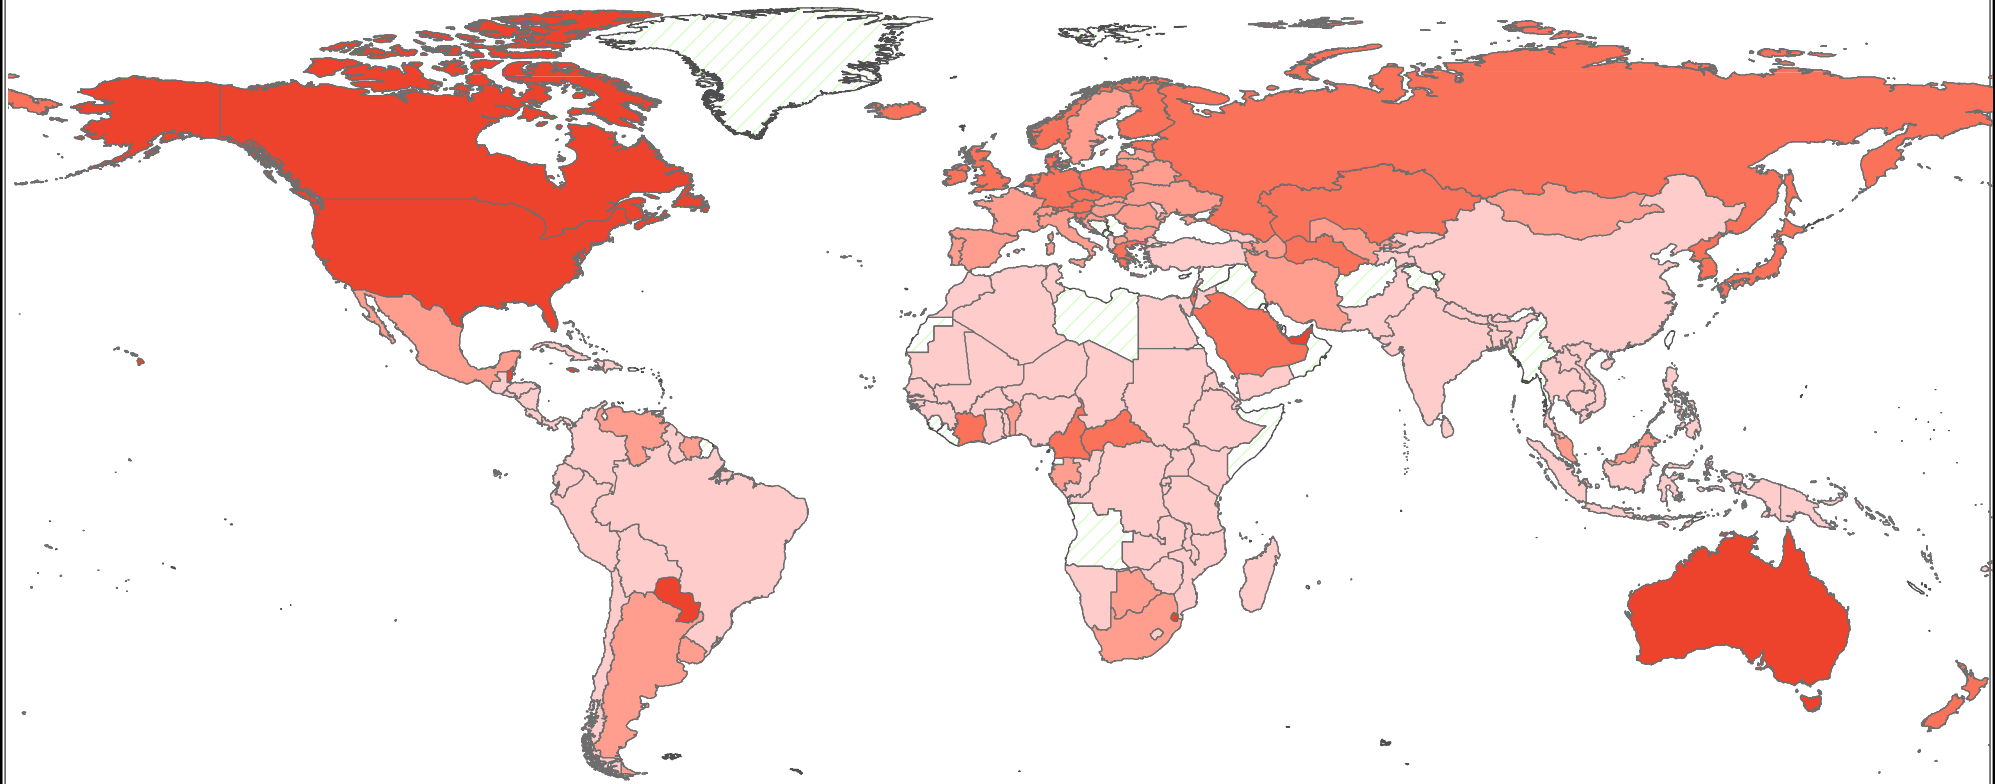

Greenhouse Gas Emissions per Capita

0 2,000 4,000 Km

Units: tonnes of CO₂ equivalent

*Note that data correspond to the latest year available.

Data Source: UNFCCC
Map Source: UNGIWG

Last Update: July 2010
Map available at: <http://unstats.un.org/unsd/environment/qindicators>