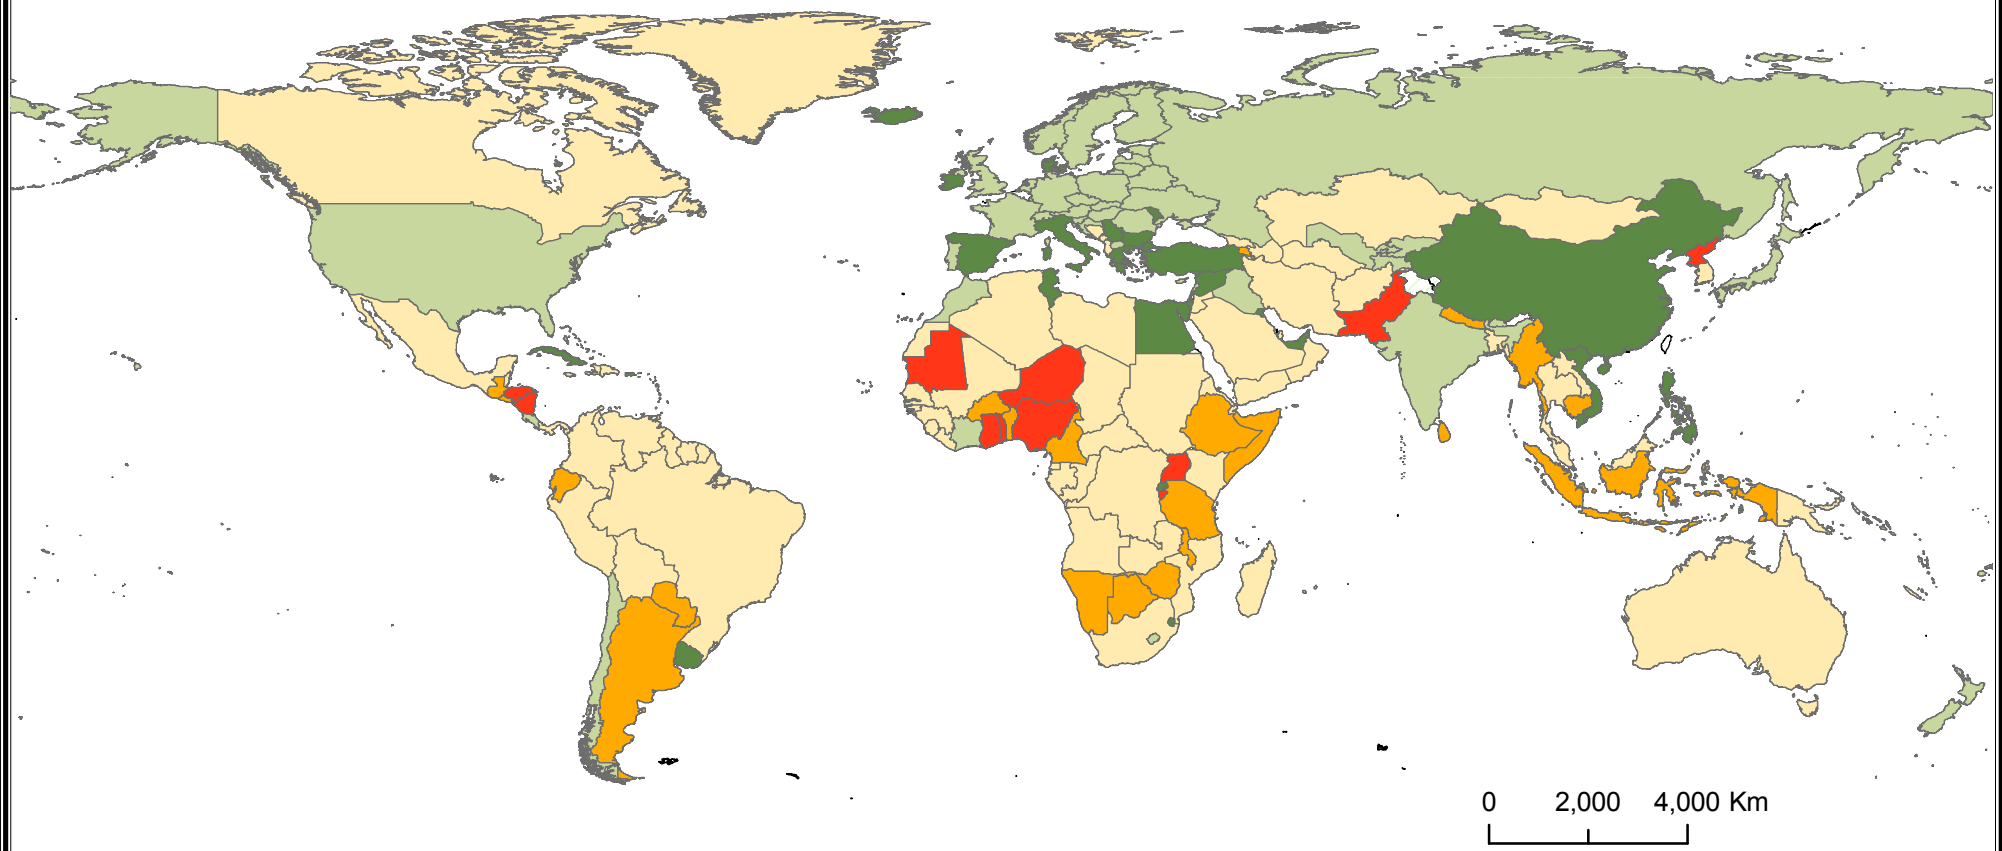

# Change of Forest Area from 1990 to 2010

0 2,000 4,000 Km

Units: %

Data Source: FAO  
Map Source: UNGIWG

Last Update: December 2010  
Map available at: <http://unstats.un.org/unsd/environment/qindicators>