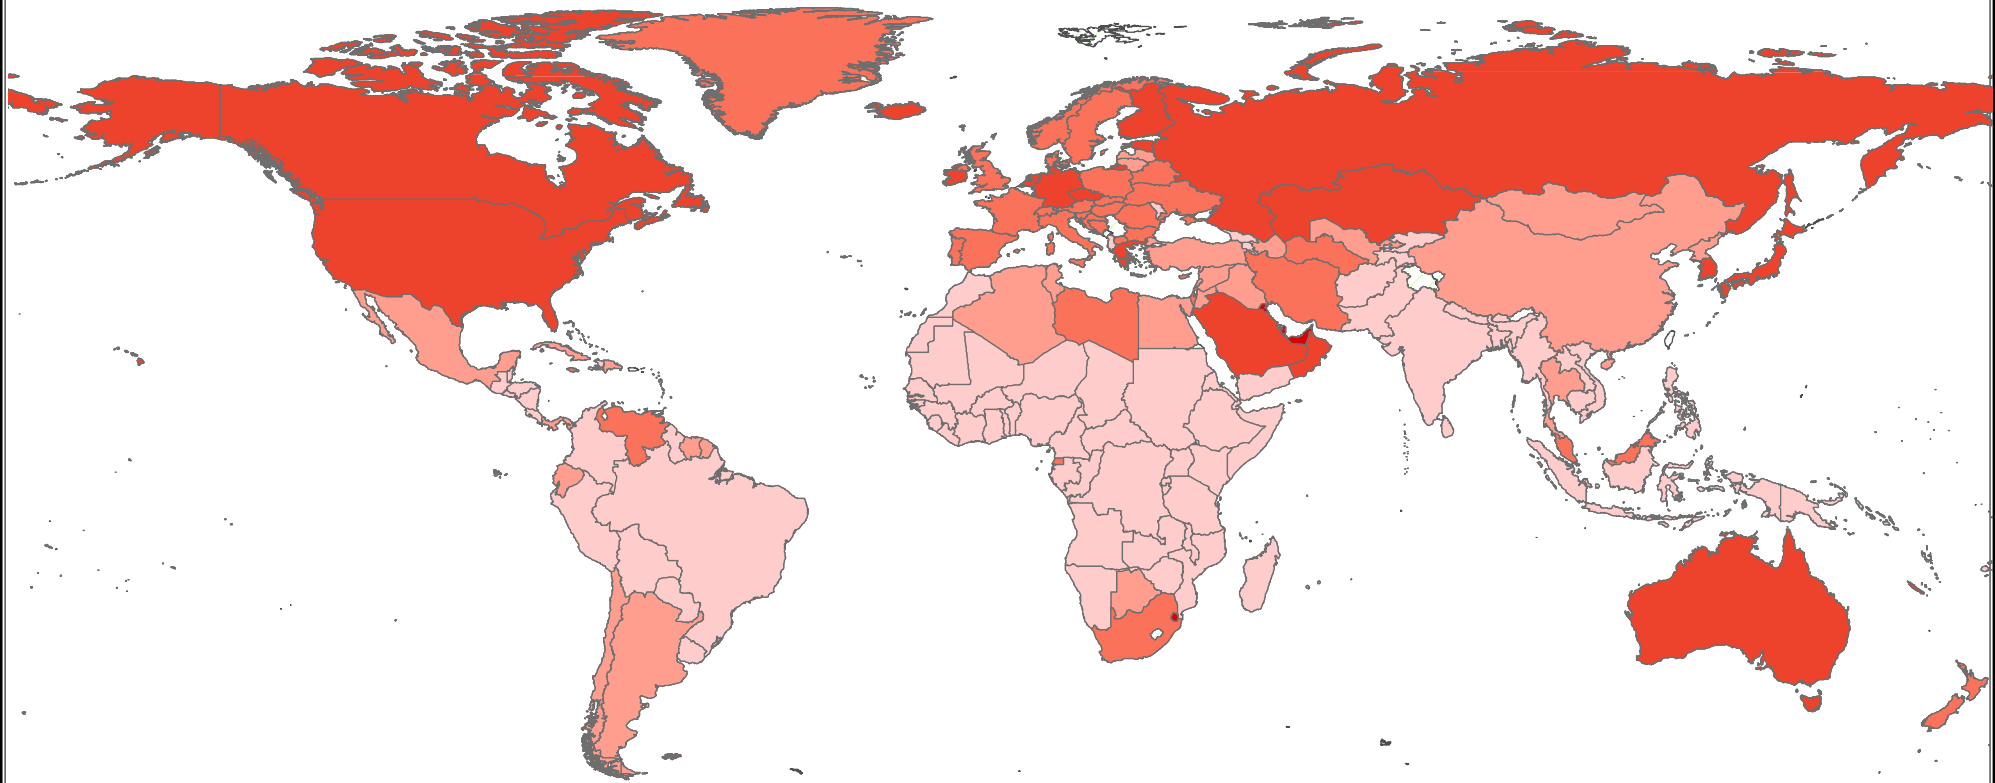

# CO<sub>2</sub> Emissions per Capita in 2007

**Units: tonnes of CO<sub>2</sub>**

Data Source: UNSD MDGs Database  
Map Source: UNGIWG

Last Update: July 2010  
Map available at: <http://unstats.un.org/unsd/environment/qindicators>