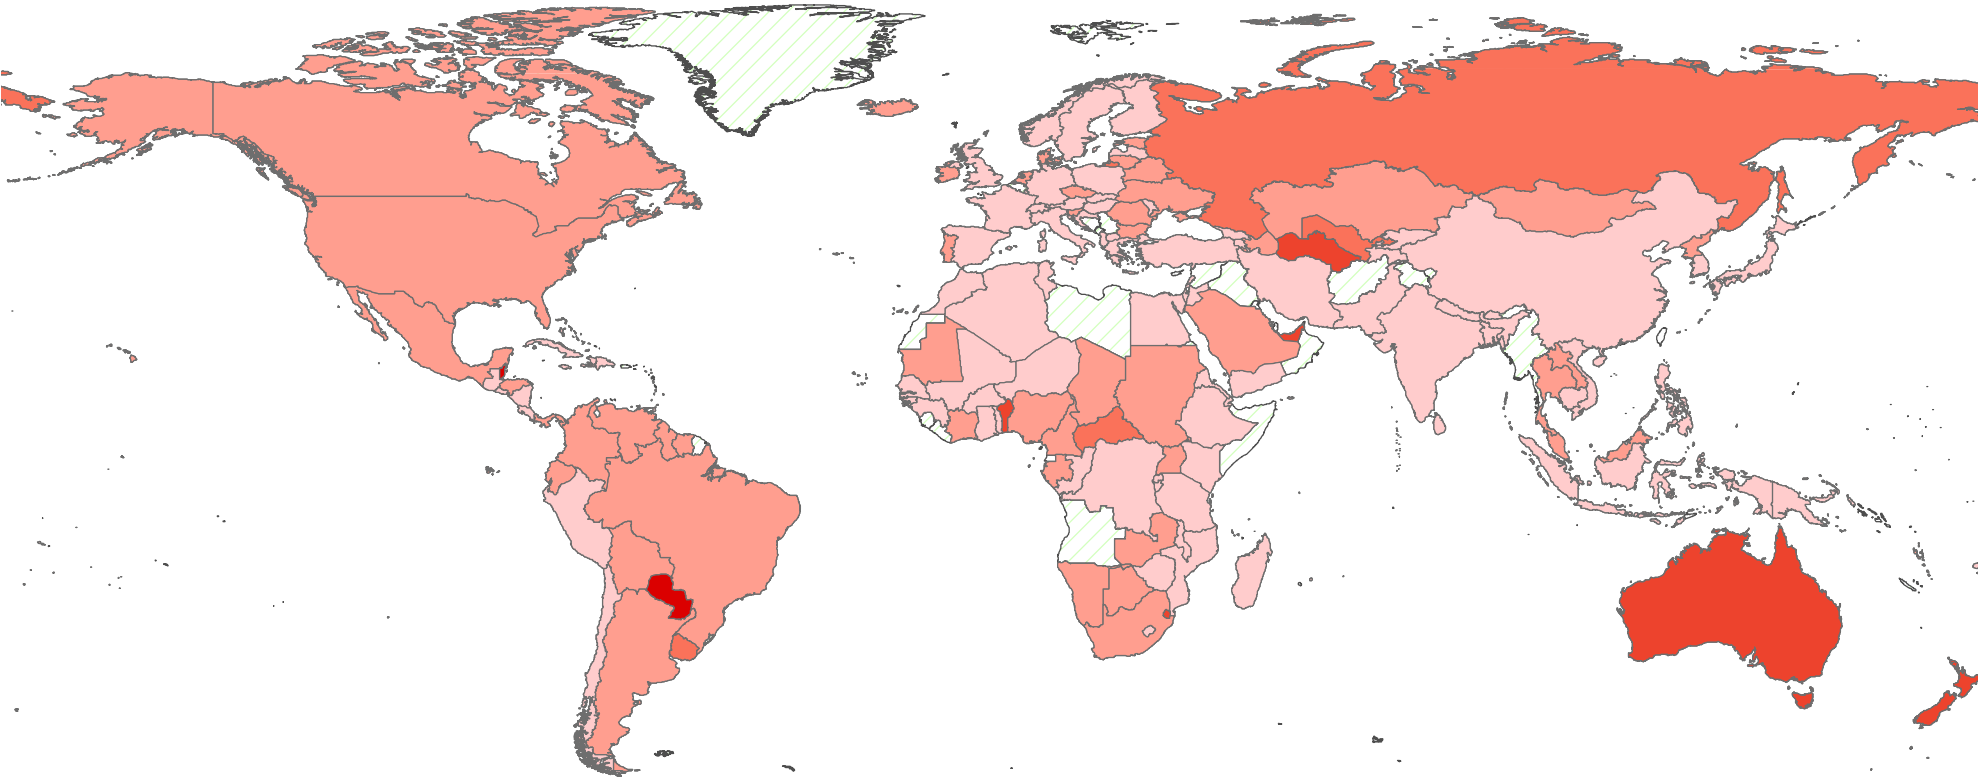

CH₄ Emissions per Capita

0 2,000 4,000 Km

Units: tonnes of CO₂ equivalent

*Note that data correspond to the latest year available.

Data Source: UNFCCC
Map Source: UNGIWG

Last Update: July 2010
Map available at: <http://unstats.un.org/unsd/environment/qindicators>