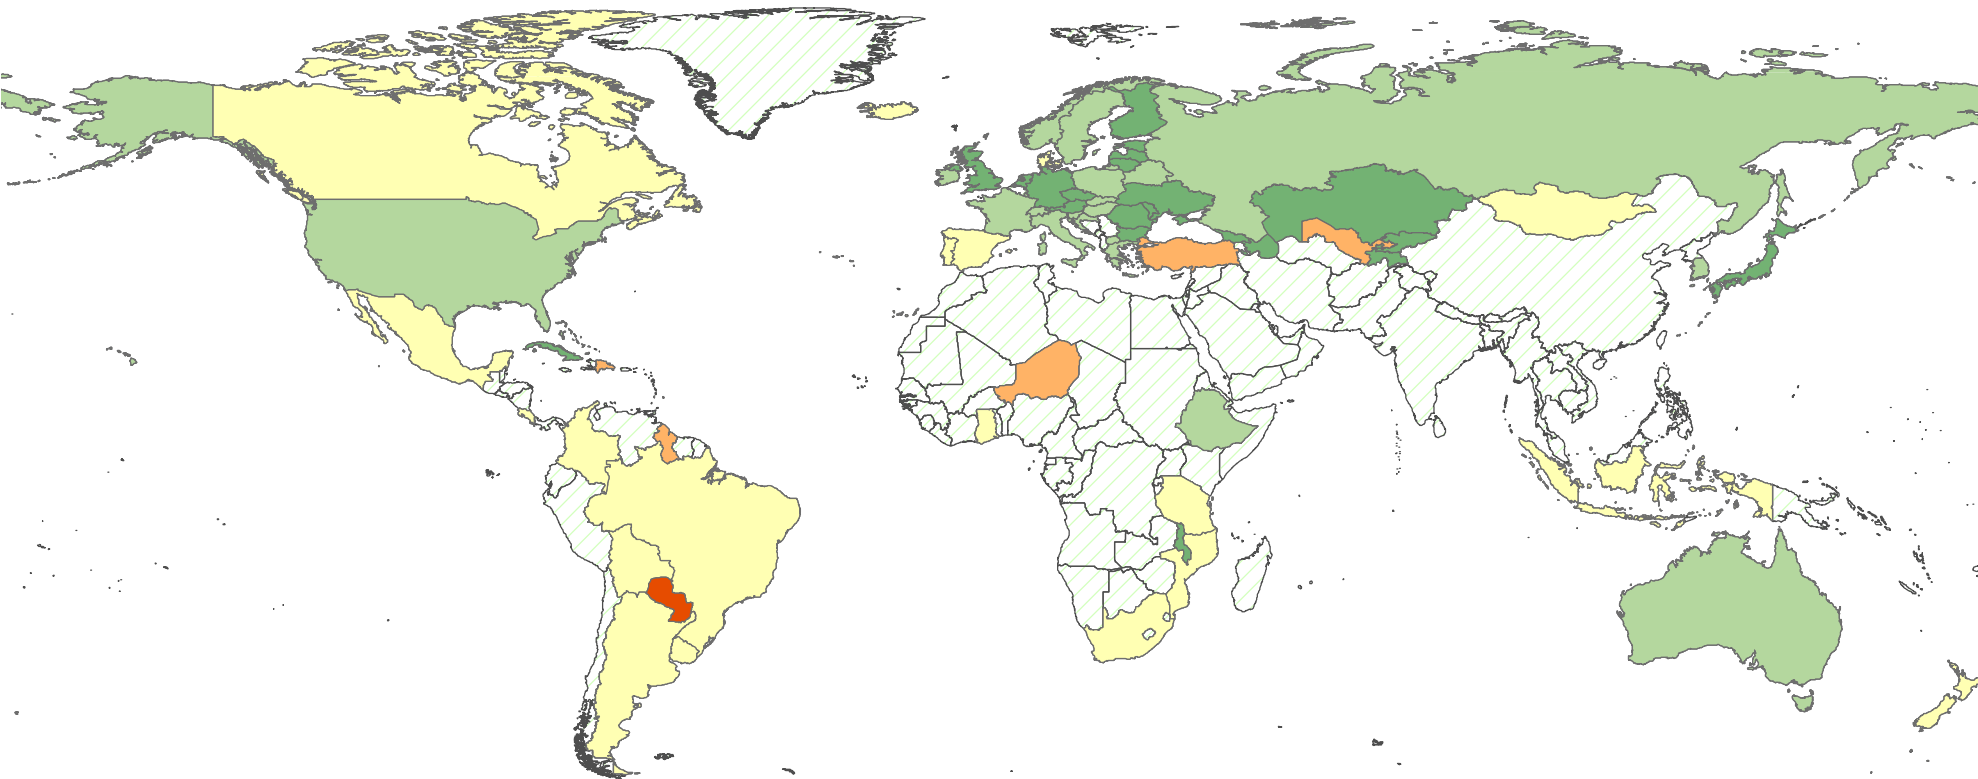

Change of CH₄ Emissions since 1990

0 2,000 4,000 Km

Units: %

*Note that data correspond to the latest year available.

Data Source: UNFCCC
Map Source: UNGIWG

Last Update: July 2010
Map available at: <http://unstats.un.org/unsd/environment/qindicators>