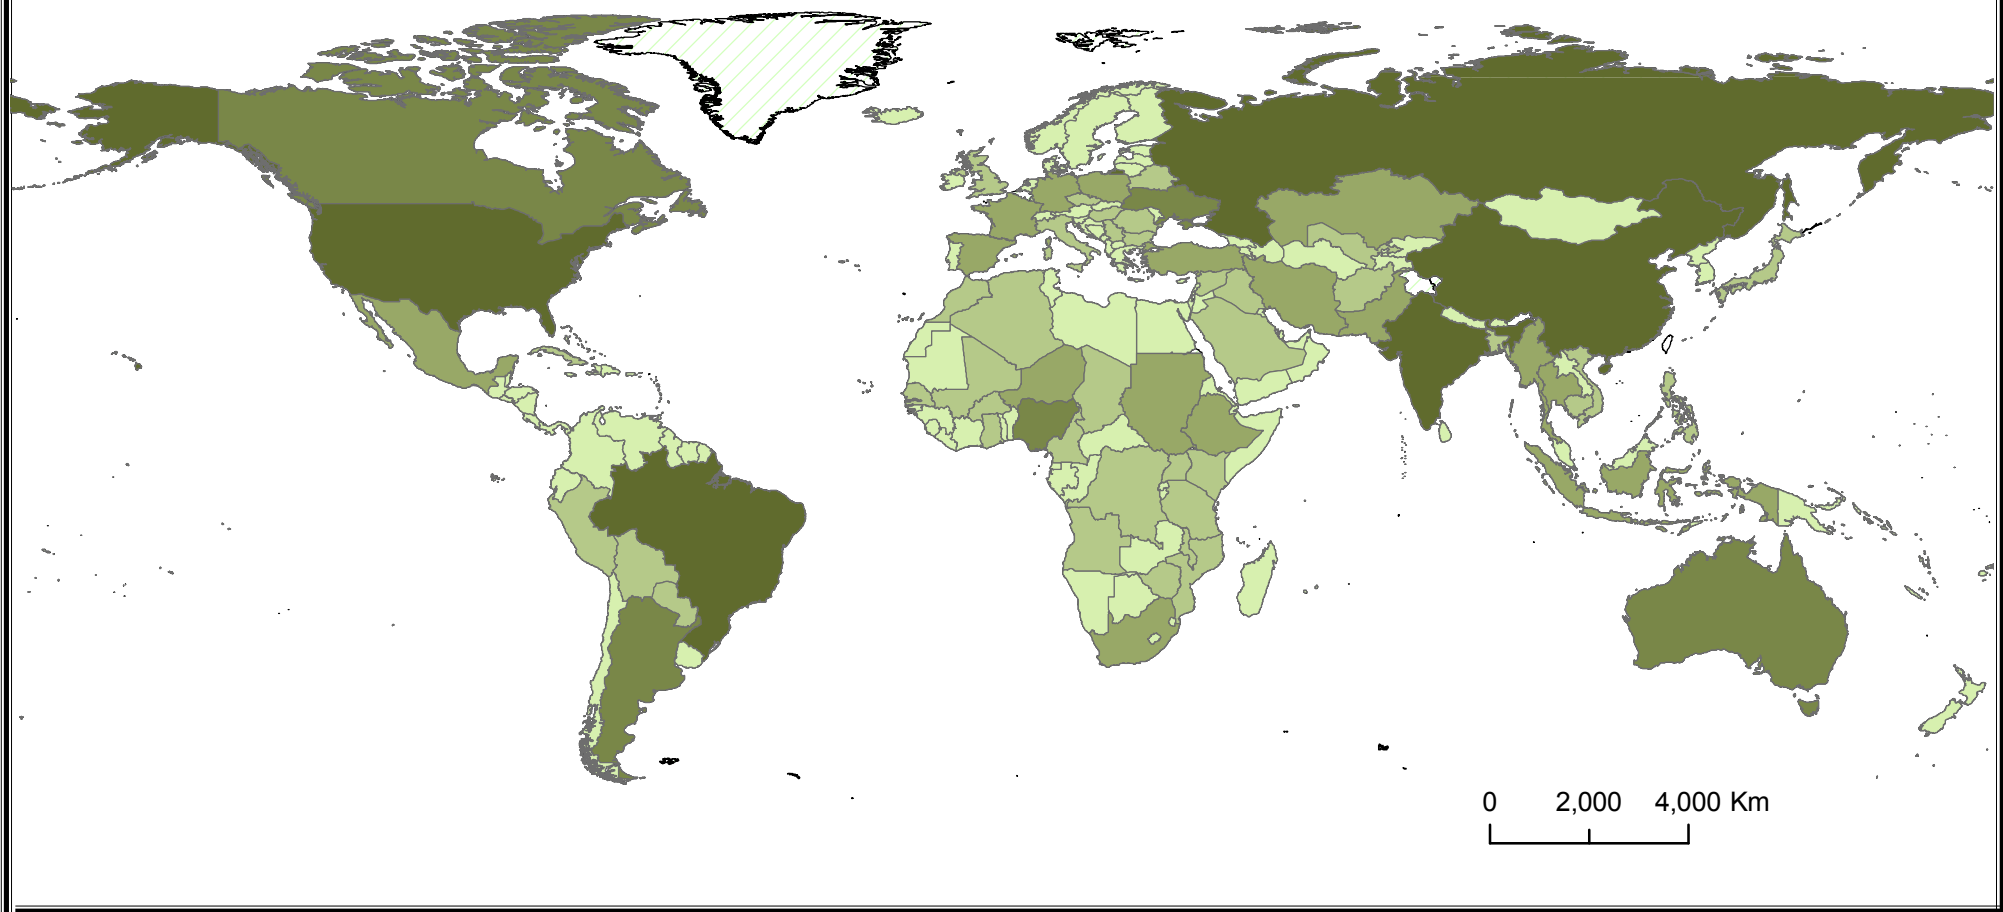

Arable land in 2008

Units: 1000 km²

Data Source: FAO
Map Source: UNGIWG

Last Update: October 2010
Map available at: <http://unstats.un.org/unsd/environment/qindicators>