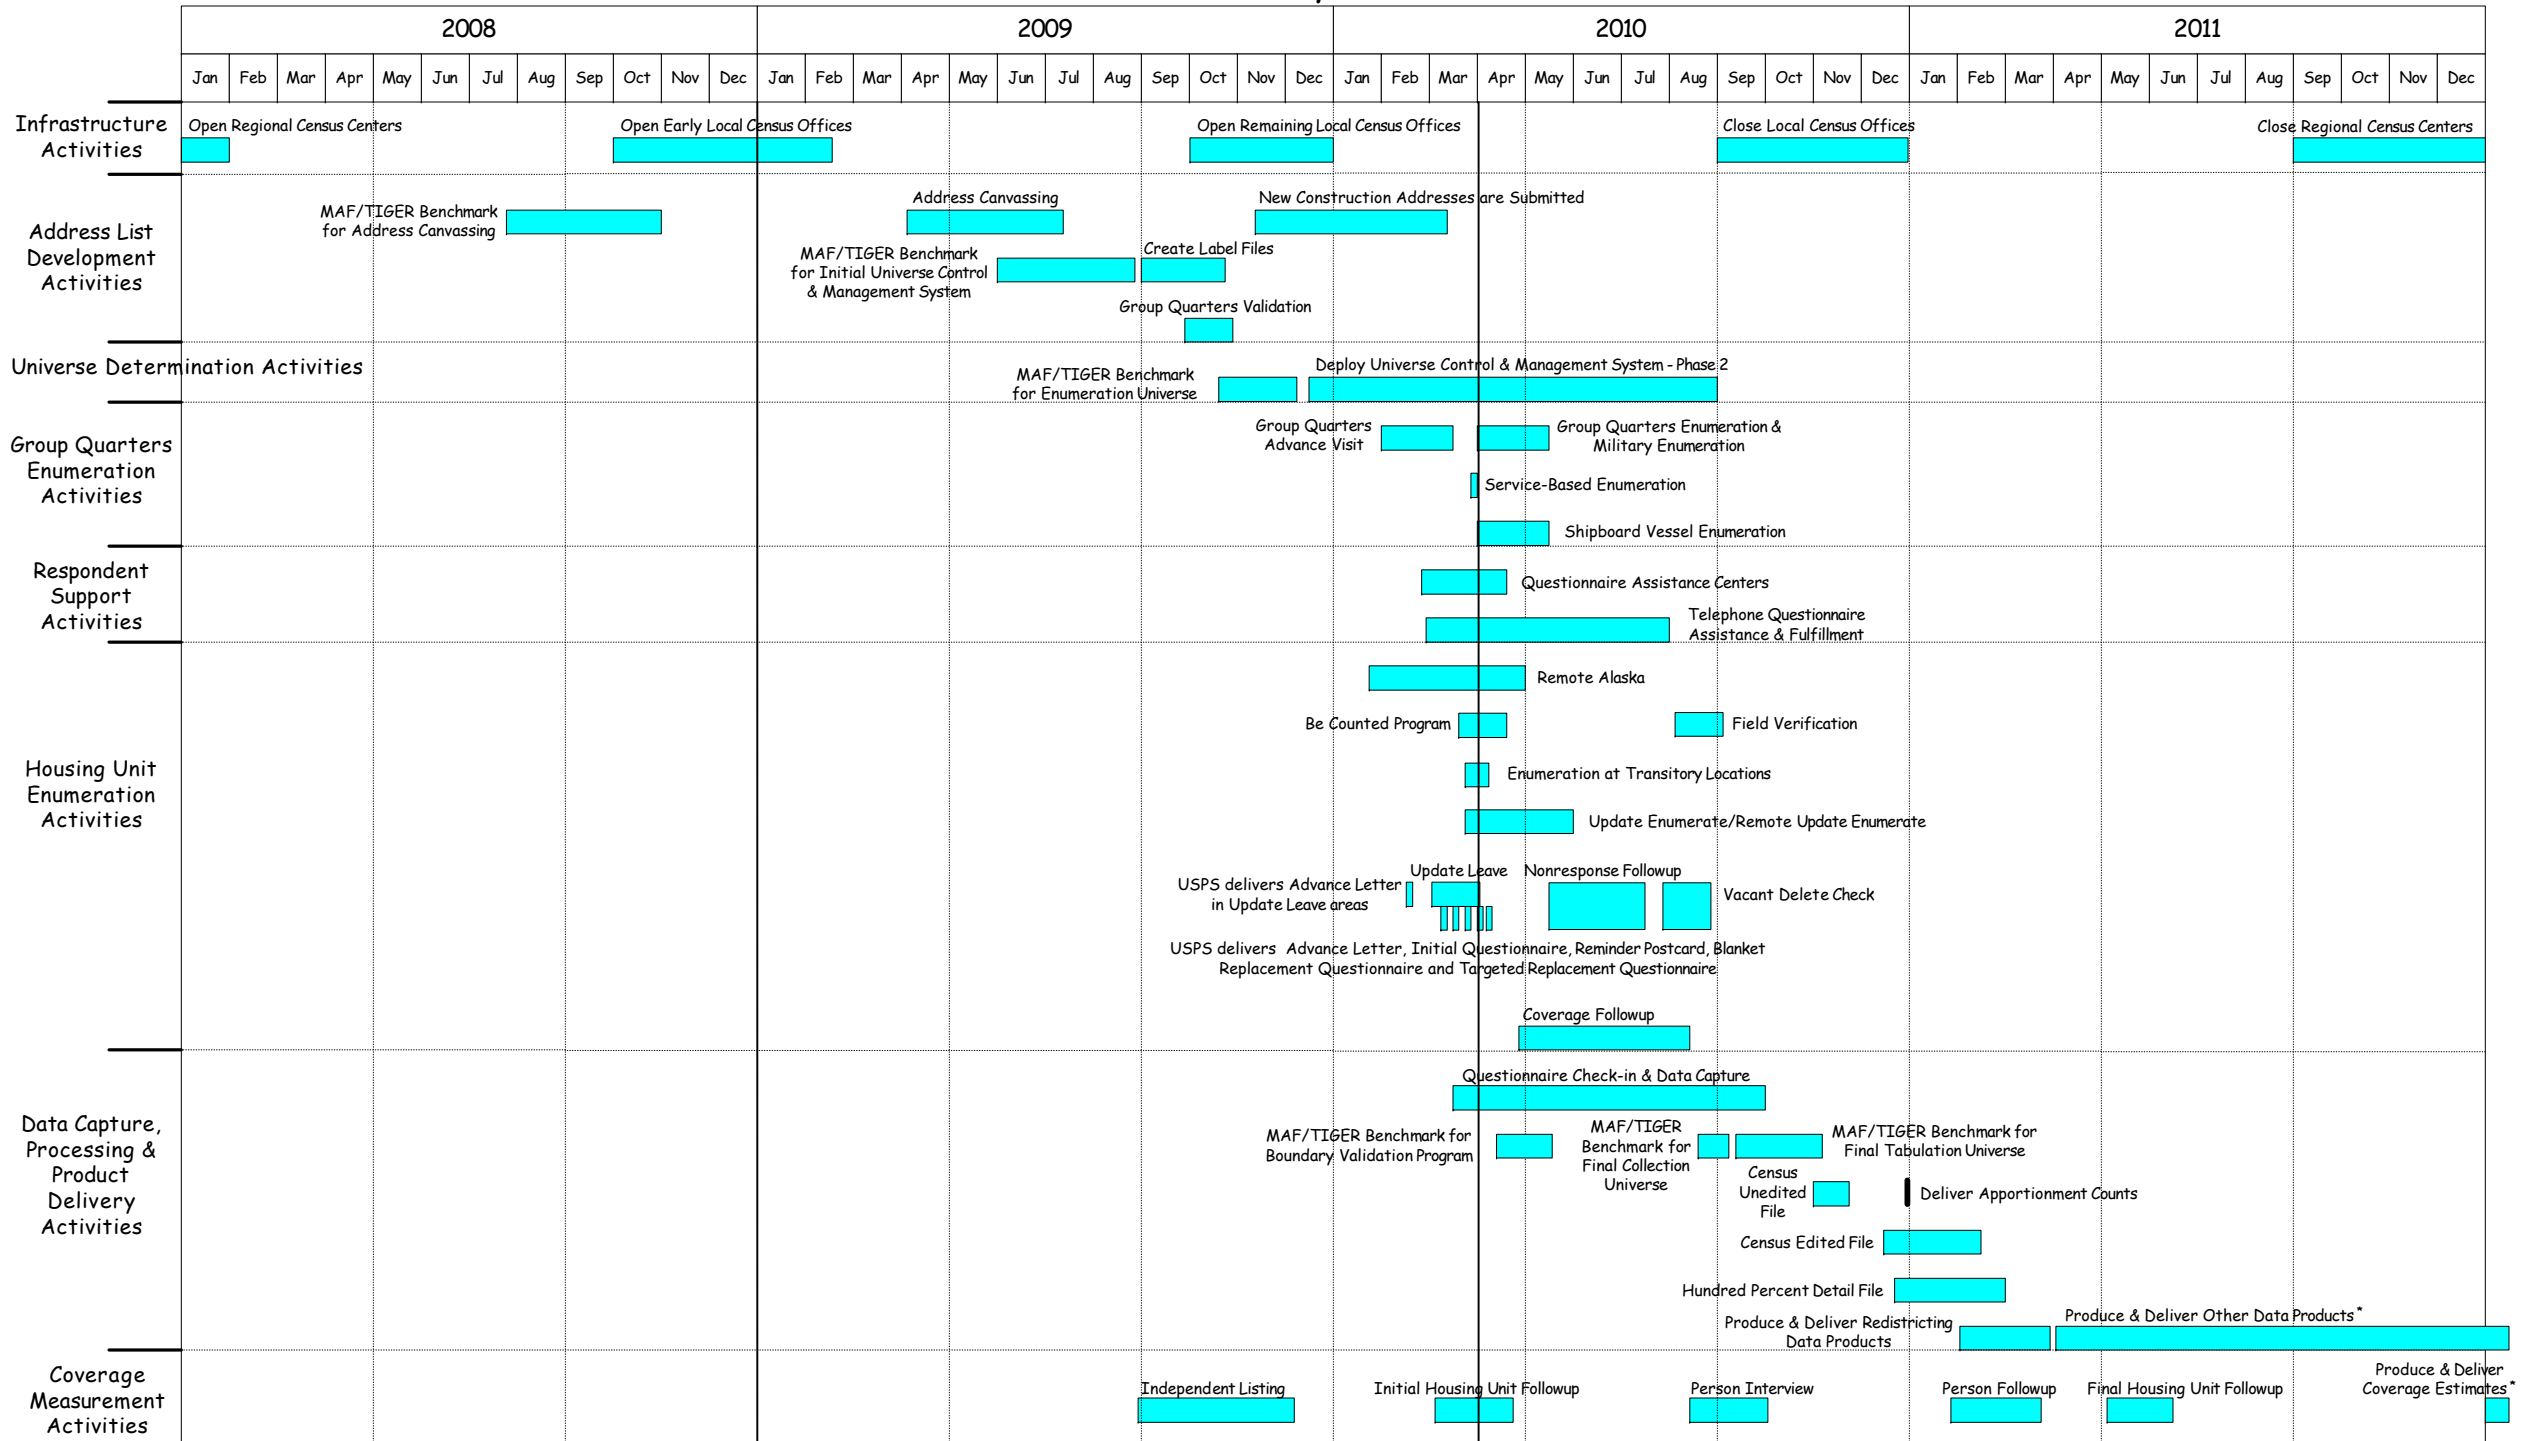

# 2010 Census Lifecycle Schedule Chart

14 November 2008

December 31, 2008

Census Day

\* indicates the activity continues into years 2012 and 2013