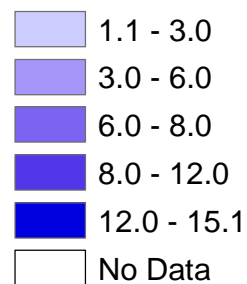

Crude death rate (per thousand): latest available data 2009 - 2013

The intervals of values of the indicator are open on the left.

This map is for data illustration purposes only. The boundaries shown and the designations used on this map do not imply official endorsement or acceptance by the United Nations.