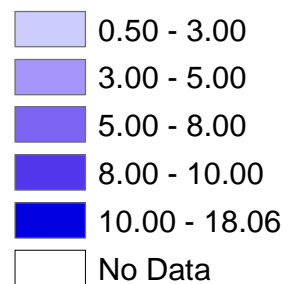

**Late foetal death ratio (per thousand): latest available data 2009 - 2013**

The intervals of values of the indicator are open on the left.

This map is for data illustration purposes only. The boundaries shown and the designations used on this map do not imply official endorsement or acceptance by the United Nations.