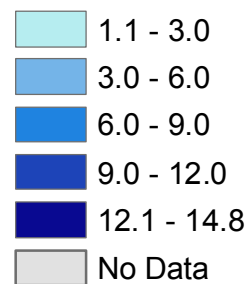

Crude death rate (per thousand): latest available data 2007 - 2011

The intervals of values of the indicator are open on the left.

This map is for data illustration purposes only. The boundaries shown and the designations used on this map do not imply official endorsement or acceptance by the United Nations.