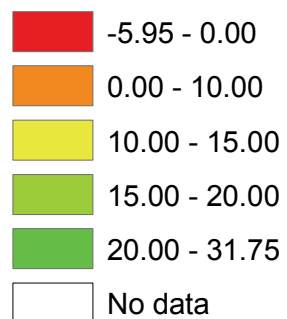

Rate of natural increase (per thousand): latest available year, 2012 - 2016

The intervals of values of the indicator are open on the left.

This map is for data illustration purposes only. The boundaries shown and the designations used on this map do not imply official endorsement or acceptance by the United Nations.