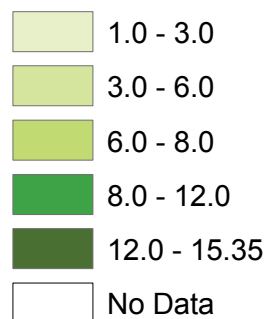

Crude death rate (per thousand): latest available data, 2011 - 2015

The intervals of values of the indicator are open on the left.

This map is for data illustration purposes only. The boundaries shown and the designations used on this map do not imply official endorsement or acceptance by the United Nations.