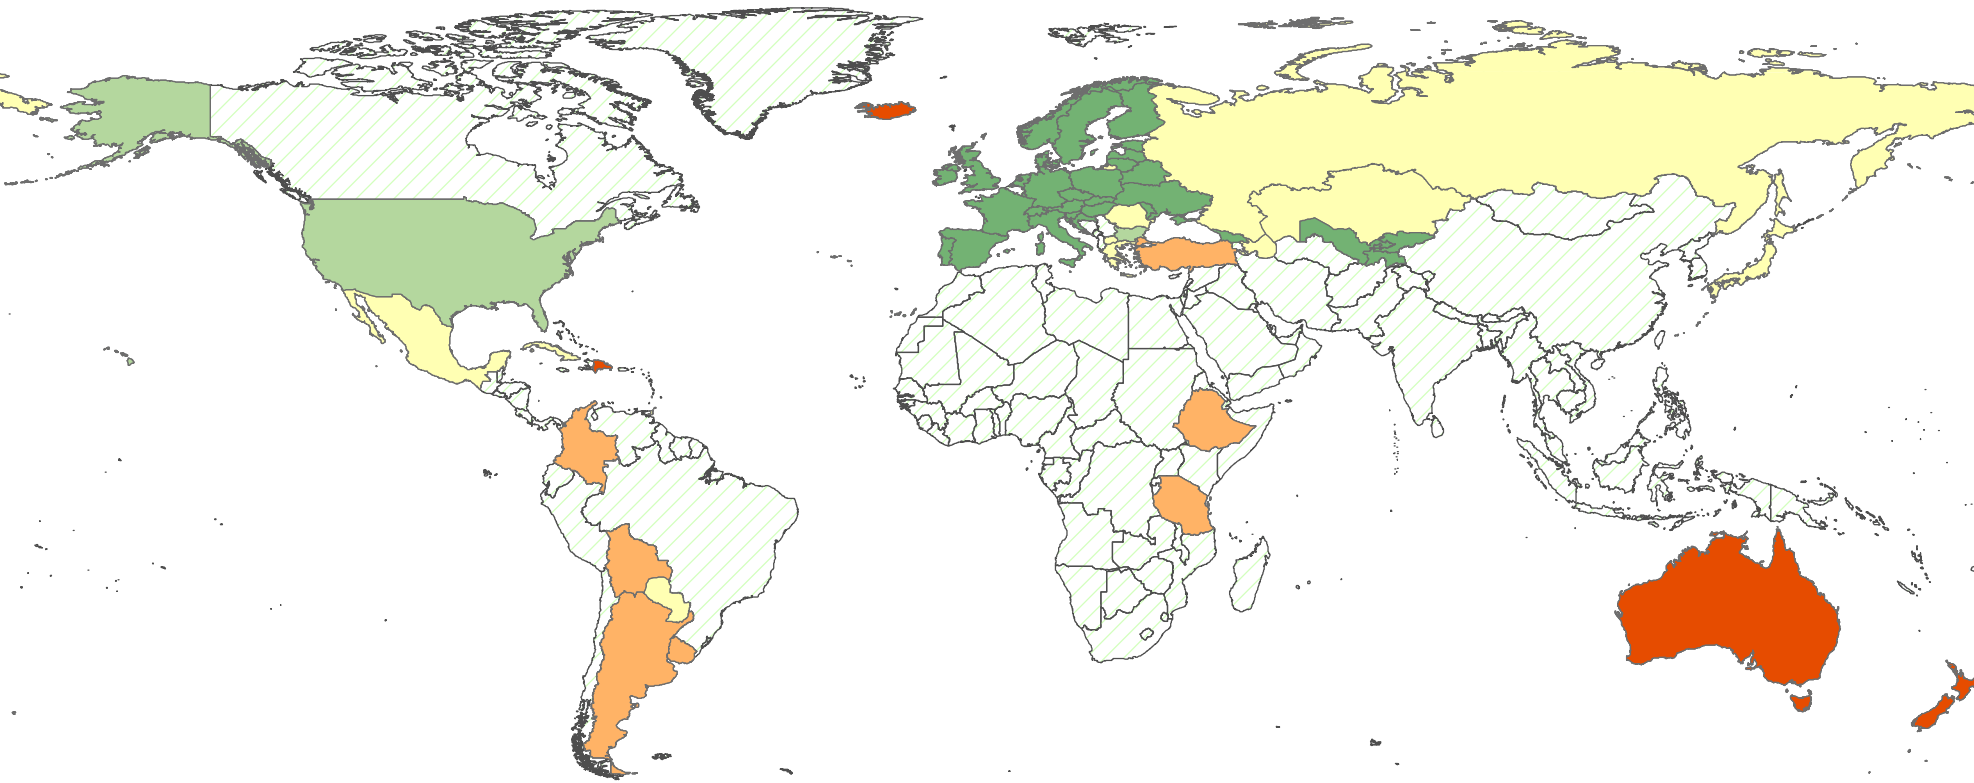

Change of SO₂ Emissions since 1990

Units: %

*Note that data correspond to the latest year available.

Data Source: UNFCCC/UNSD
Map Source: UNGIWG

Last Update: July 2010
Map available at: <http://unstats.un.org/unsd/environment/qindicators>