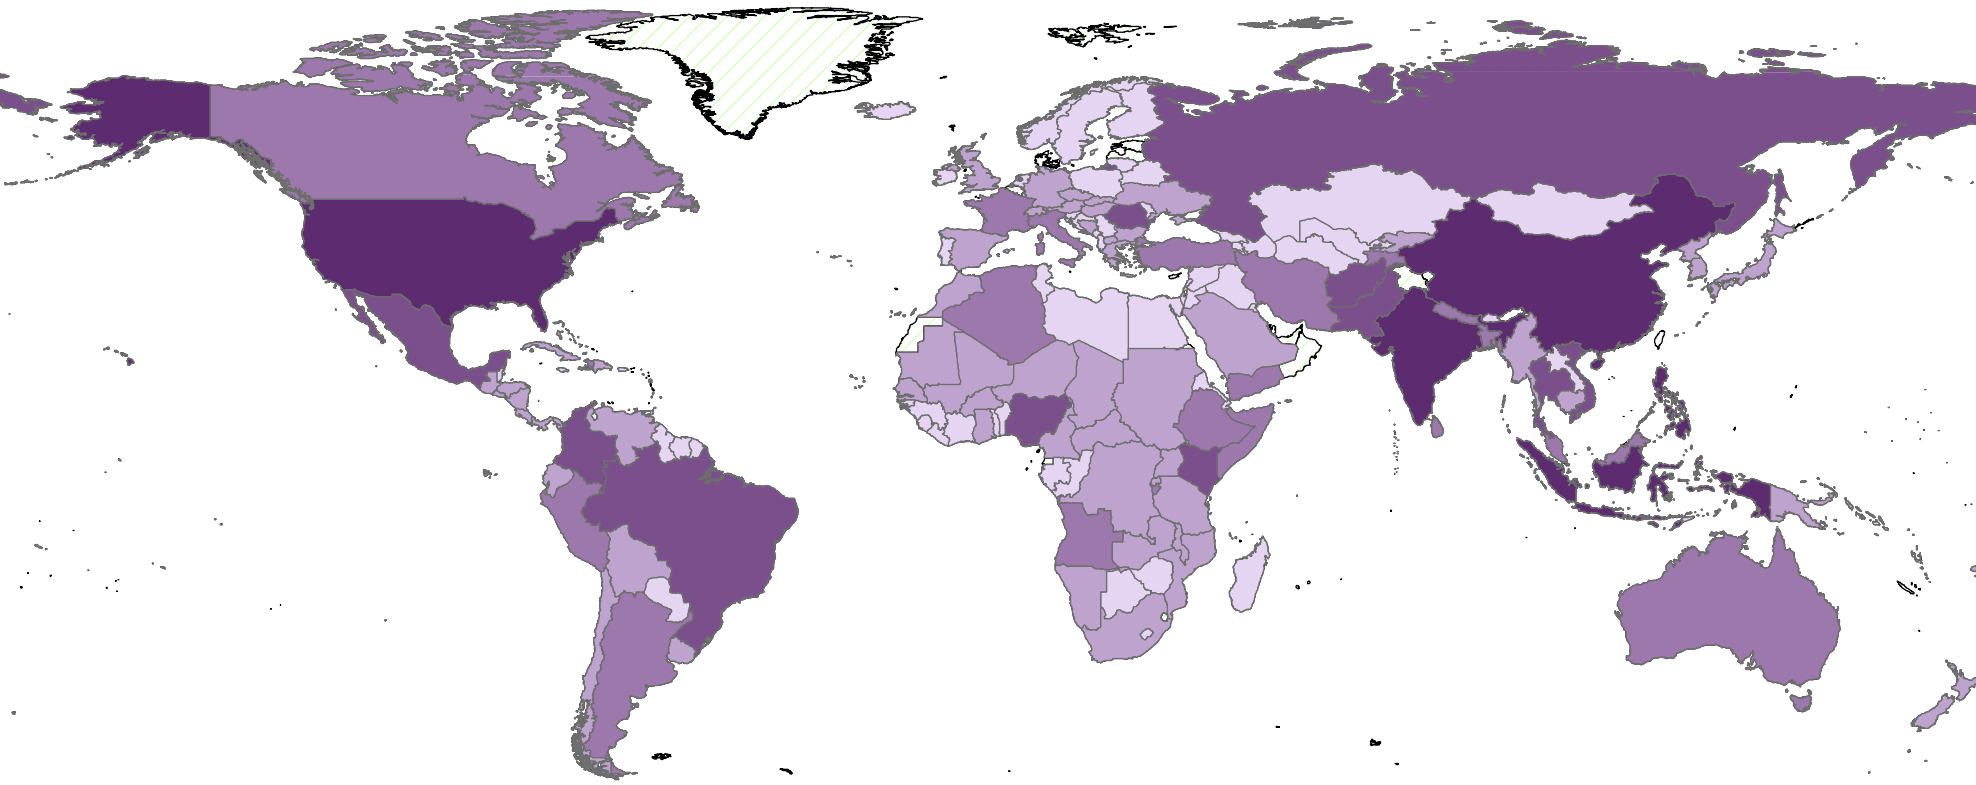

Number of Hydrological Disaster Events from 2000 to 2009

0 2,000 4,000 Km

Units: No. of events

Data Source: OFDA/CRED International Disaster Database (EM-DAT)
Map Source: UNGIWG

Last Update: July 2010
Map available at: <http://unstats.un.org/unsd/environment/qindicators>