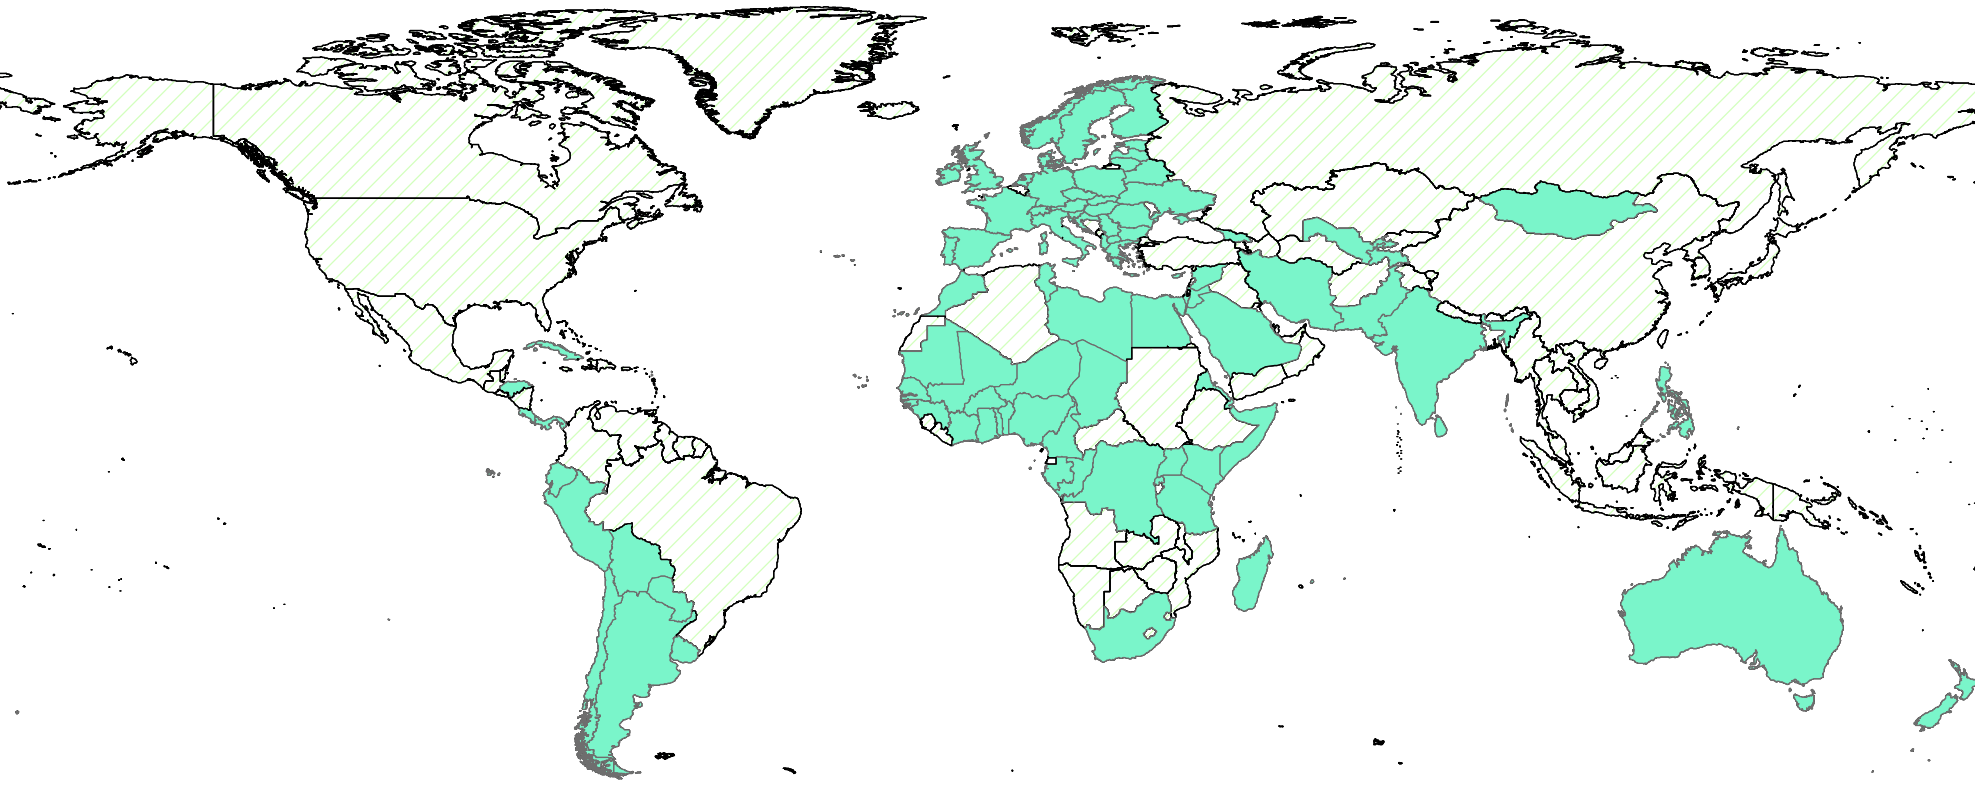

Participation in International Environmental Agreements: Convention on Migratory Species

0 2,000 4,000 Km

Participation Non participation

Data Source: UNEP Global Environment Outlook Data Portal (GEO Data)
Map Source: UNGIWG

Last Update: August 2010
Map available at: <http://unstats.un.org/unsd/environment/qindicators>