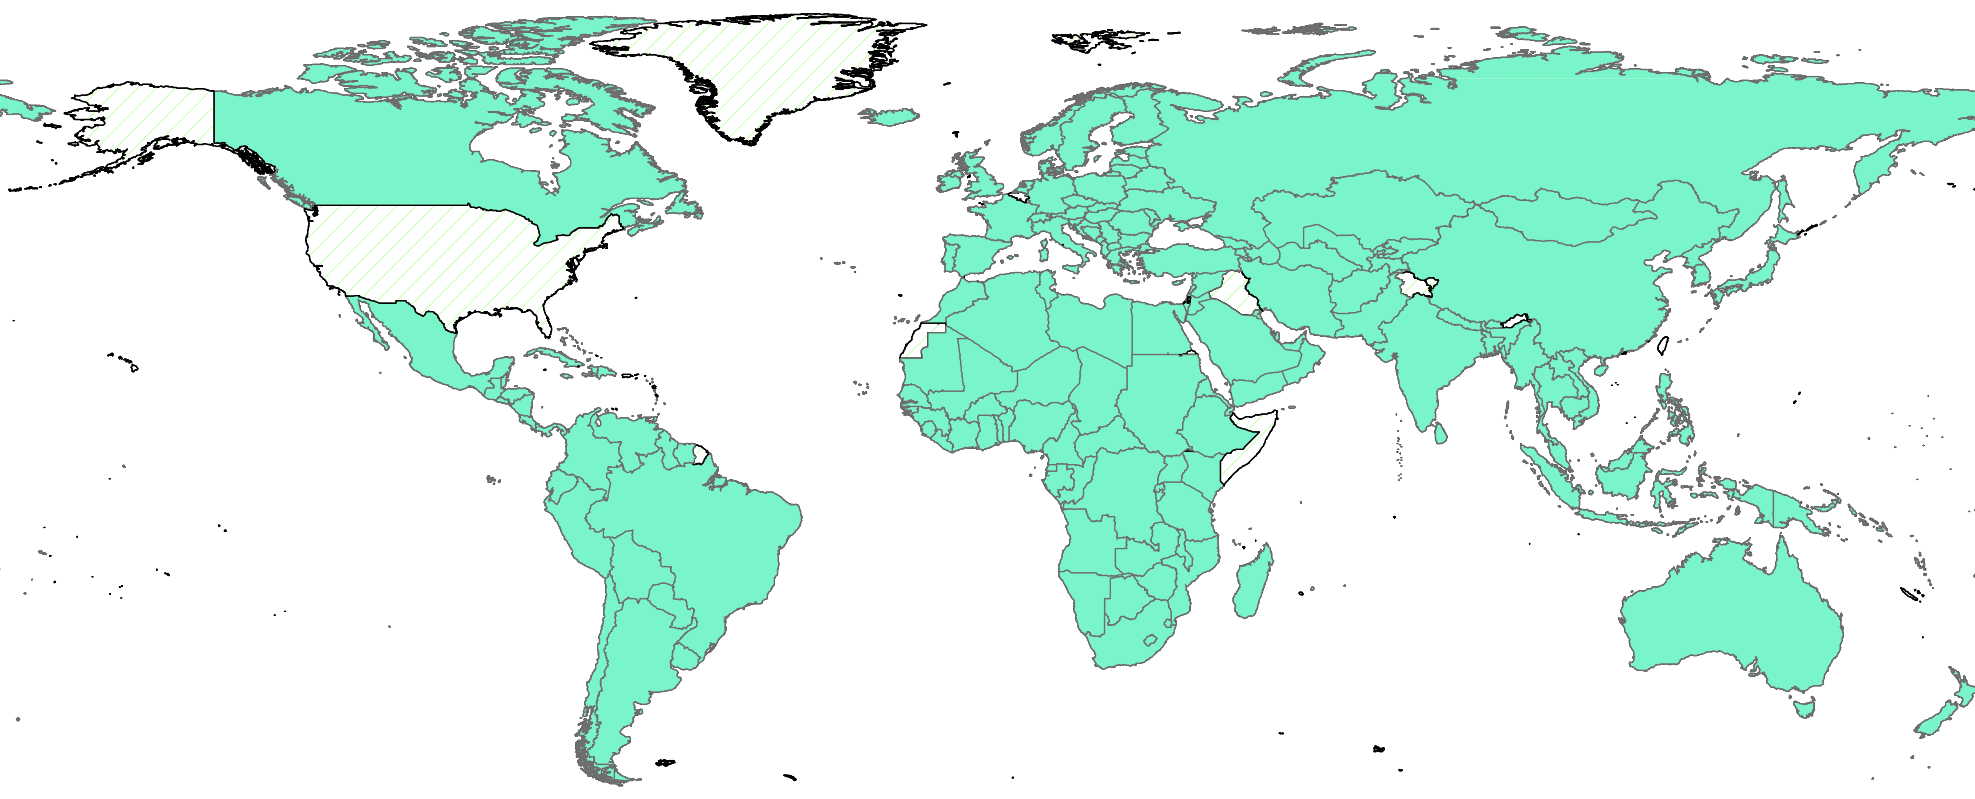

Participation in International Environmental Agreements: Convention on Biological Diversity

0 2,000 4,000 Km

 Participation  Non participation

Data Source: UNEP Global Environment Outlook Data Portal (GEO Data)
Map Source: UNGIWG

Last Update: August 2010
Map available at: <http://unstats.un.org/unsd/environment/qindicators>