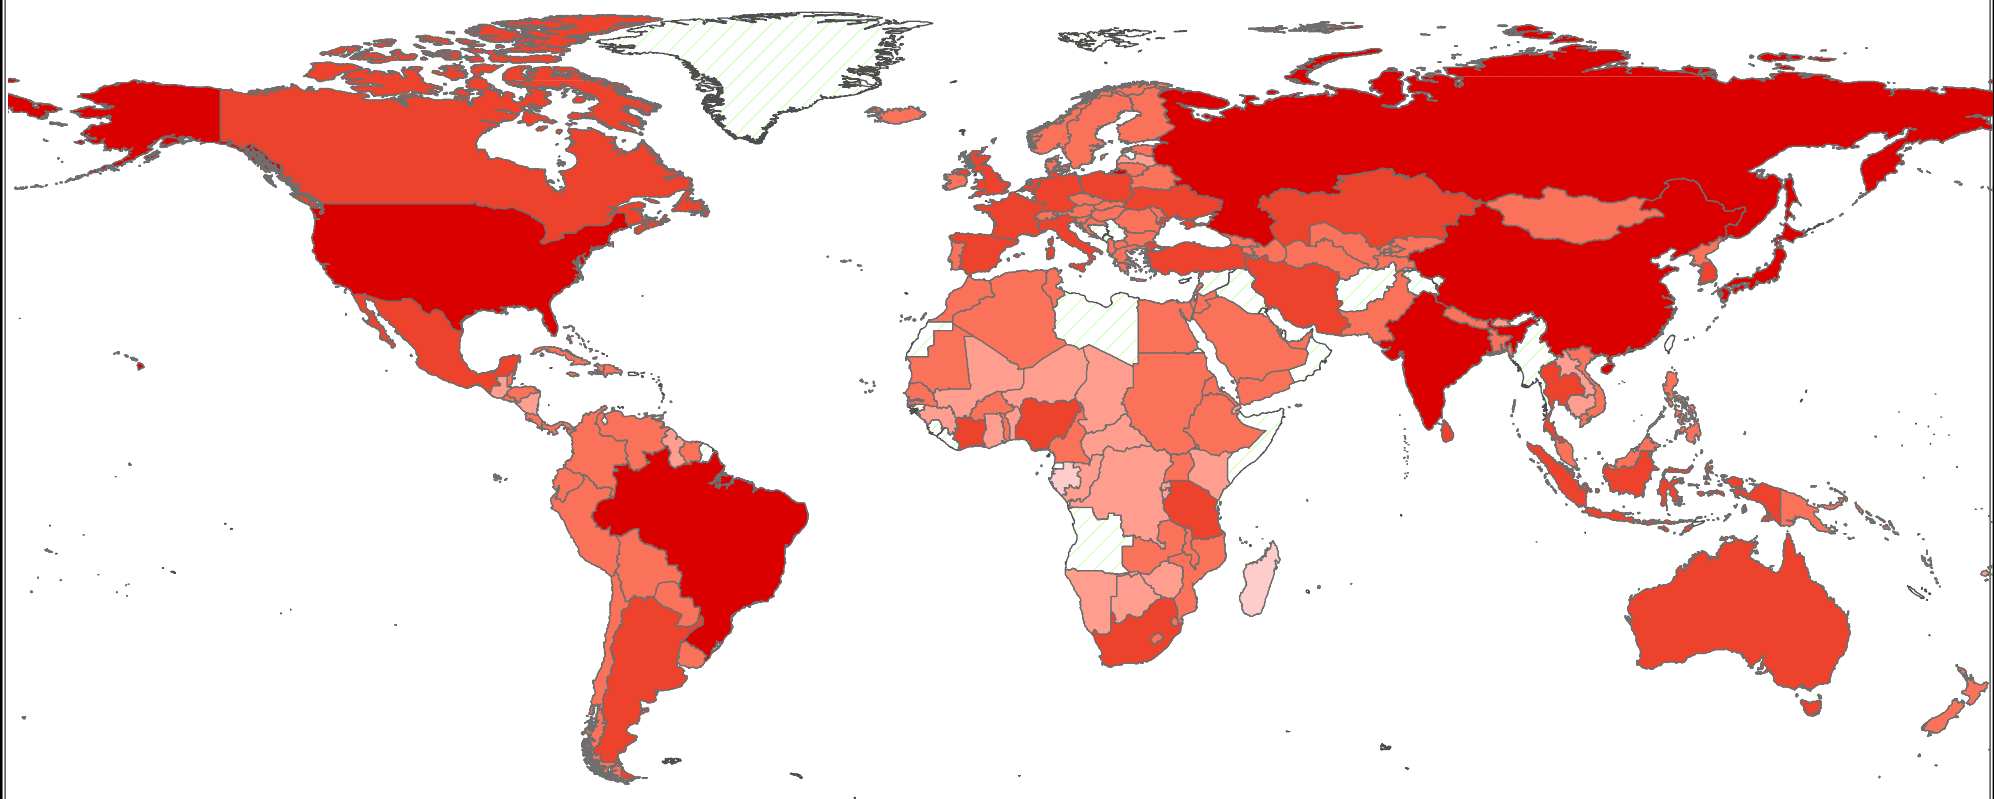

Total Greenhouse Gas Emissions with LULUCF/ LUCF Emissions

0 2,000 4,000 Km

Units: tonnes of CO₂ equivalent

*Note that data correspond to the latest year available.

Data Source: UNFCCC
Map Source: UNGIWG

Last Update: July 2010
Map available at: <http://unstats.un.org/unsd/environment/qindicators>