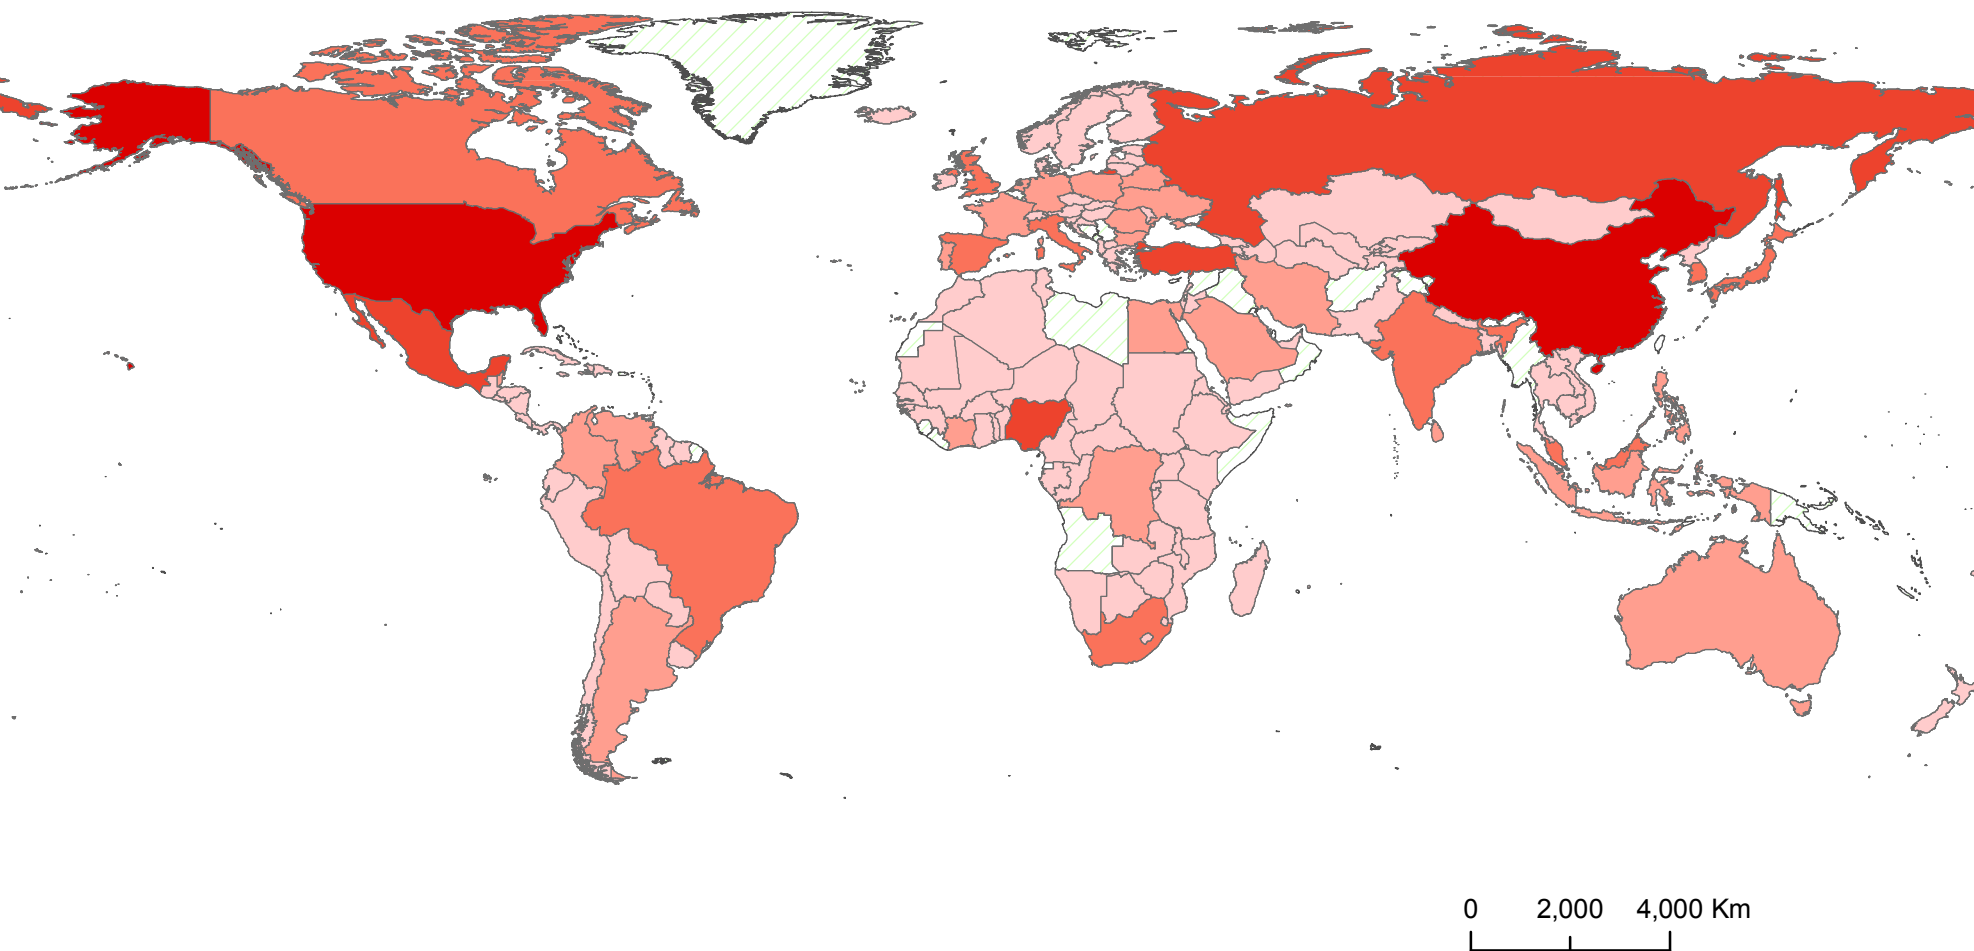

Greenhouse Gas Emissions from Waste

0 2,000 4,000 Km

Units: mio. tonnes of CO₂ equivalent

*Note that data correspond to the latest year available.

Data Source: UNFCCC
Map Source: UNGIWG

Last Update: July 2010
Map available at: <http://unstats.un.org/unsd/environment/qindicators>