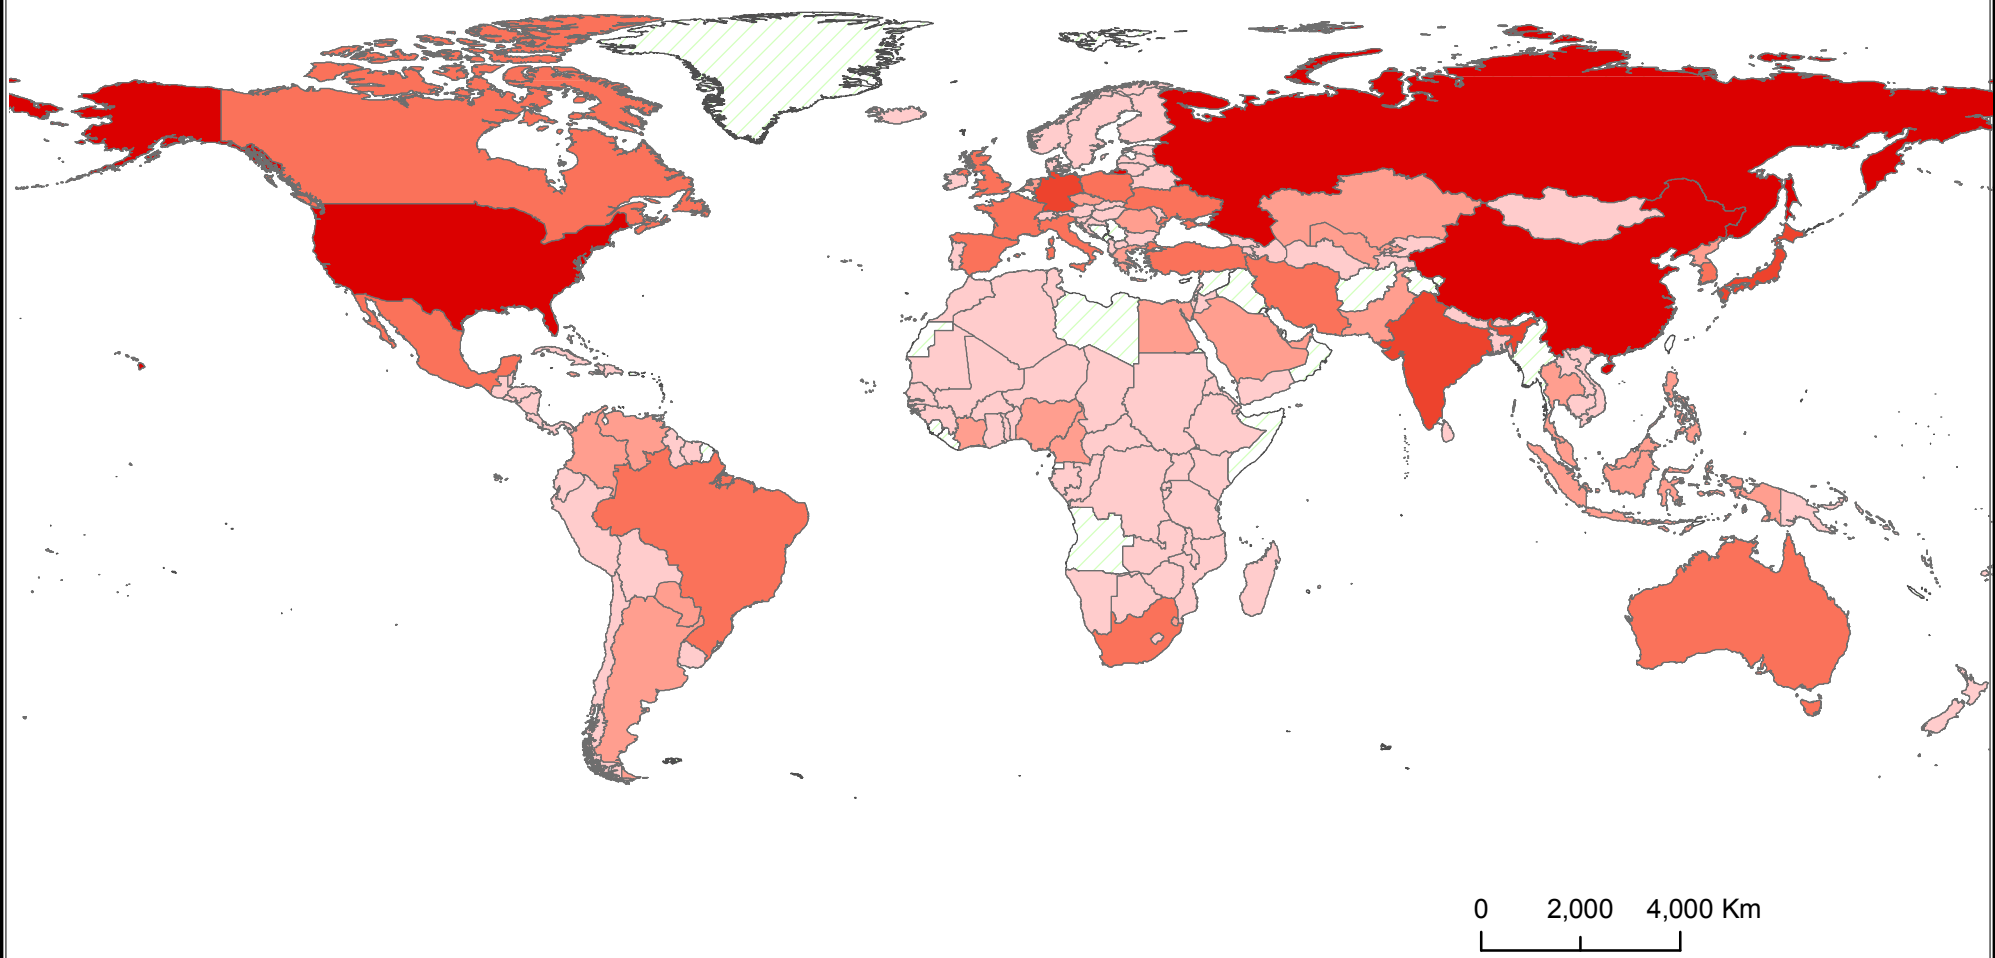

Total Greenhouse Gas Emissions

0 2,000 4,000 Km

Units: mio. tonnes of CO₂ equivalent

*Note that data correspond to the latest year available.

Data Source: UNFCCC
Map Source: UNGIWG

Last Update: July 2010
Map available at: <http://unstats.un.org/unsd/environment/qindicators>