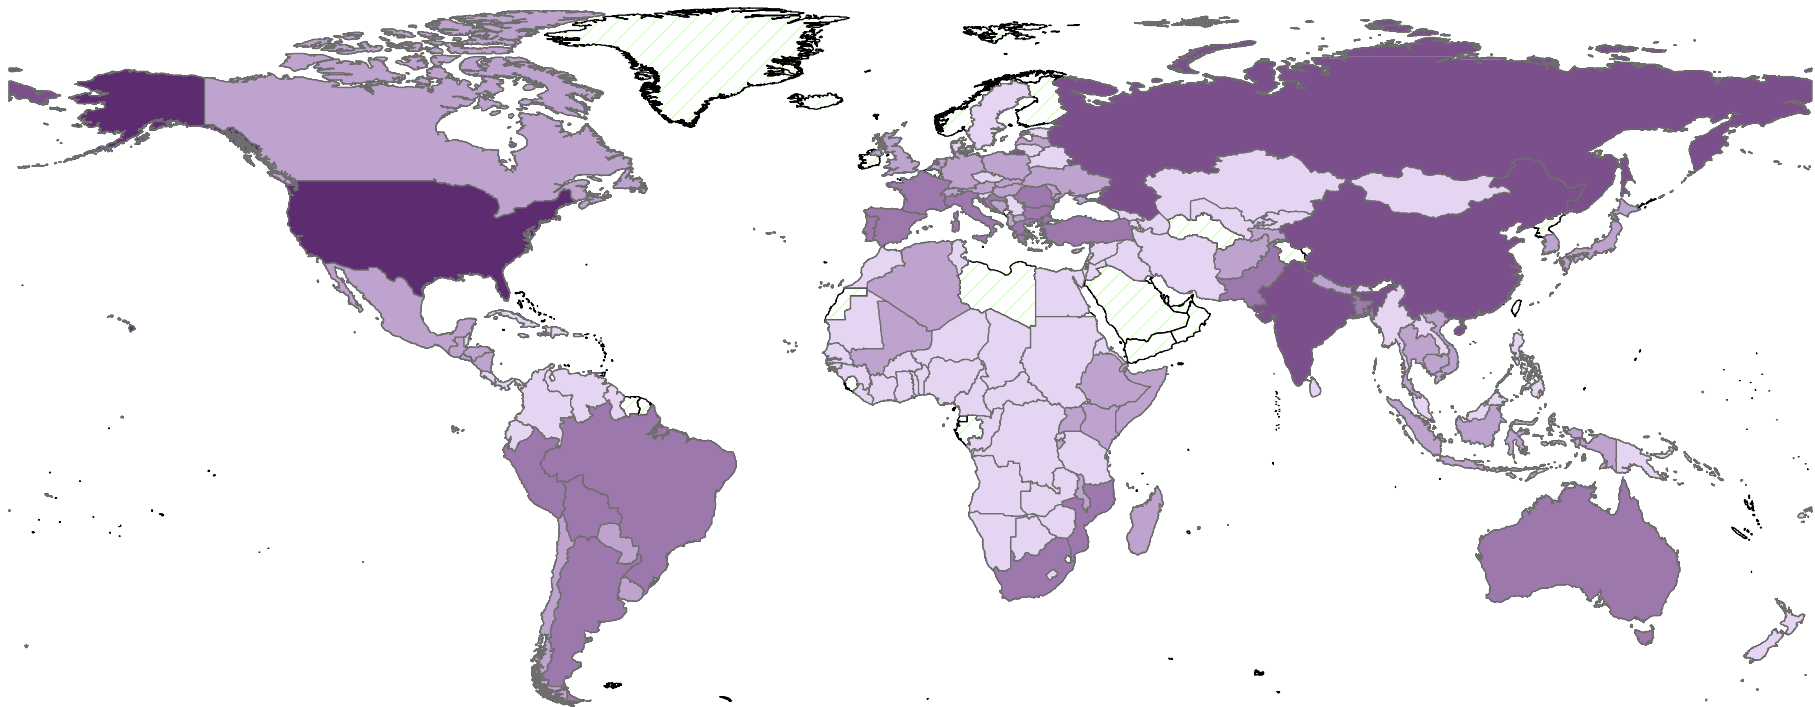

Number of Climatological Disaster Events from 2000 to 2009

0 2,000 4,000 Km

Units: No. of events

Data Source: OFDA/CRED International Disaster Database (EM-DAT)
Map Source: UNGIWG

Last Update: July 2010
Map available at: <http://unstats.un.org/unsd/environment/qindicators>