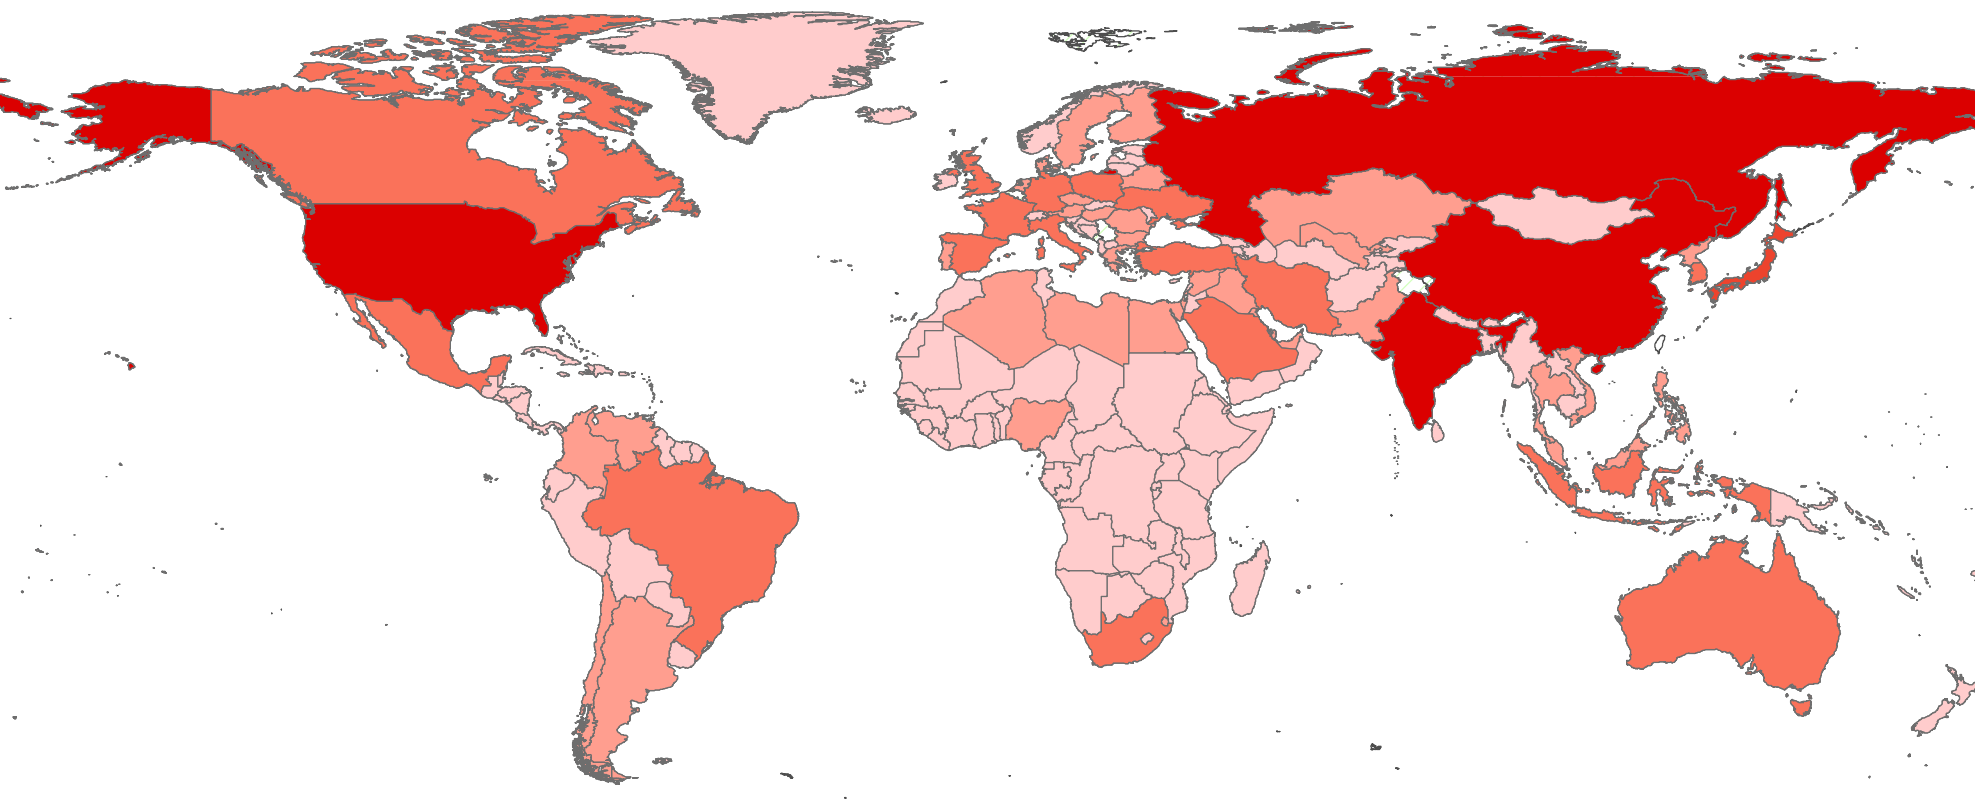

CO₂ Emissions in 2007

0 2,000 4,000 Km

Units: mio. tonnes of CO₂

Data Source: UNSD MDGs Database
Map Source: UNGIWG

Last Update: July 2010
Map available at: <http://unstats.un.org/unsd/environment/qindicators>