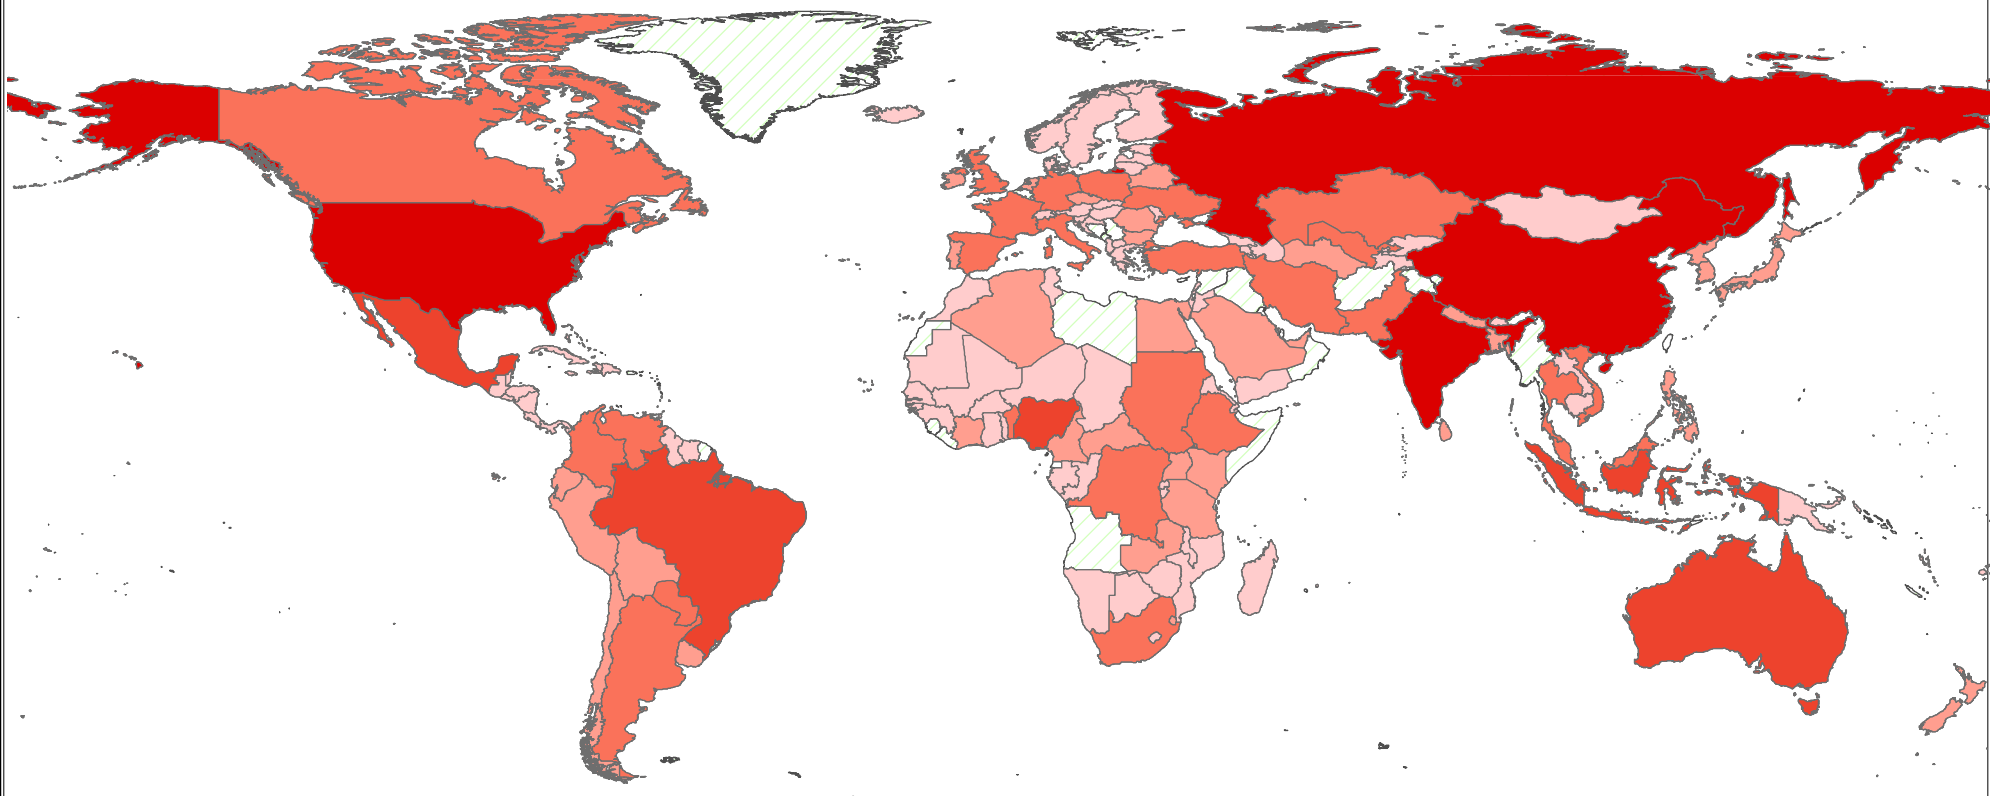

CH₄ Emissions

0 2,000 4,000 Km

Units: mio. tonnes of CO₂ equivalent

*Note that data correspond to the latest year available.

Data Source: UNFCCC
Map Source: UNGIWG

Last Update: July 2010
Map available at: <http://unstats.un.org/unsd/environment/qindicators>