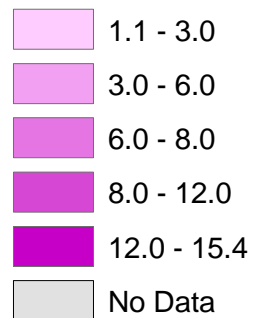

Crude death rate (per thousand): latest available data, 2010 - 2014

The intervals of values of the indicator are open on the left.

This map is for data illustration purposes only. The boundaries shown and the designations used on this map do not imply official endorsement or acceptance by the United Nations.