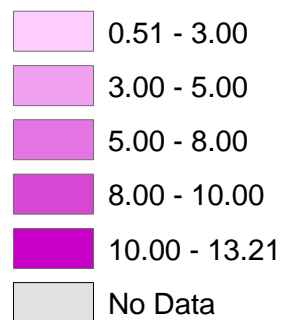

**Late foetal death ratio (per thousand): latest available data, 2010 - 2014**

The intervals of values of the indicator are open on the left.

This map is for data illustration purposes only. The boundaries shown and the designations used on this map do not imply official endorsement or acceptance by the United Nations.