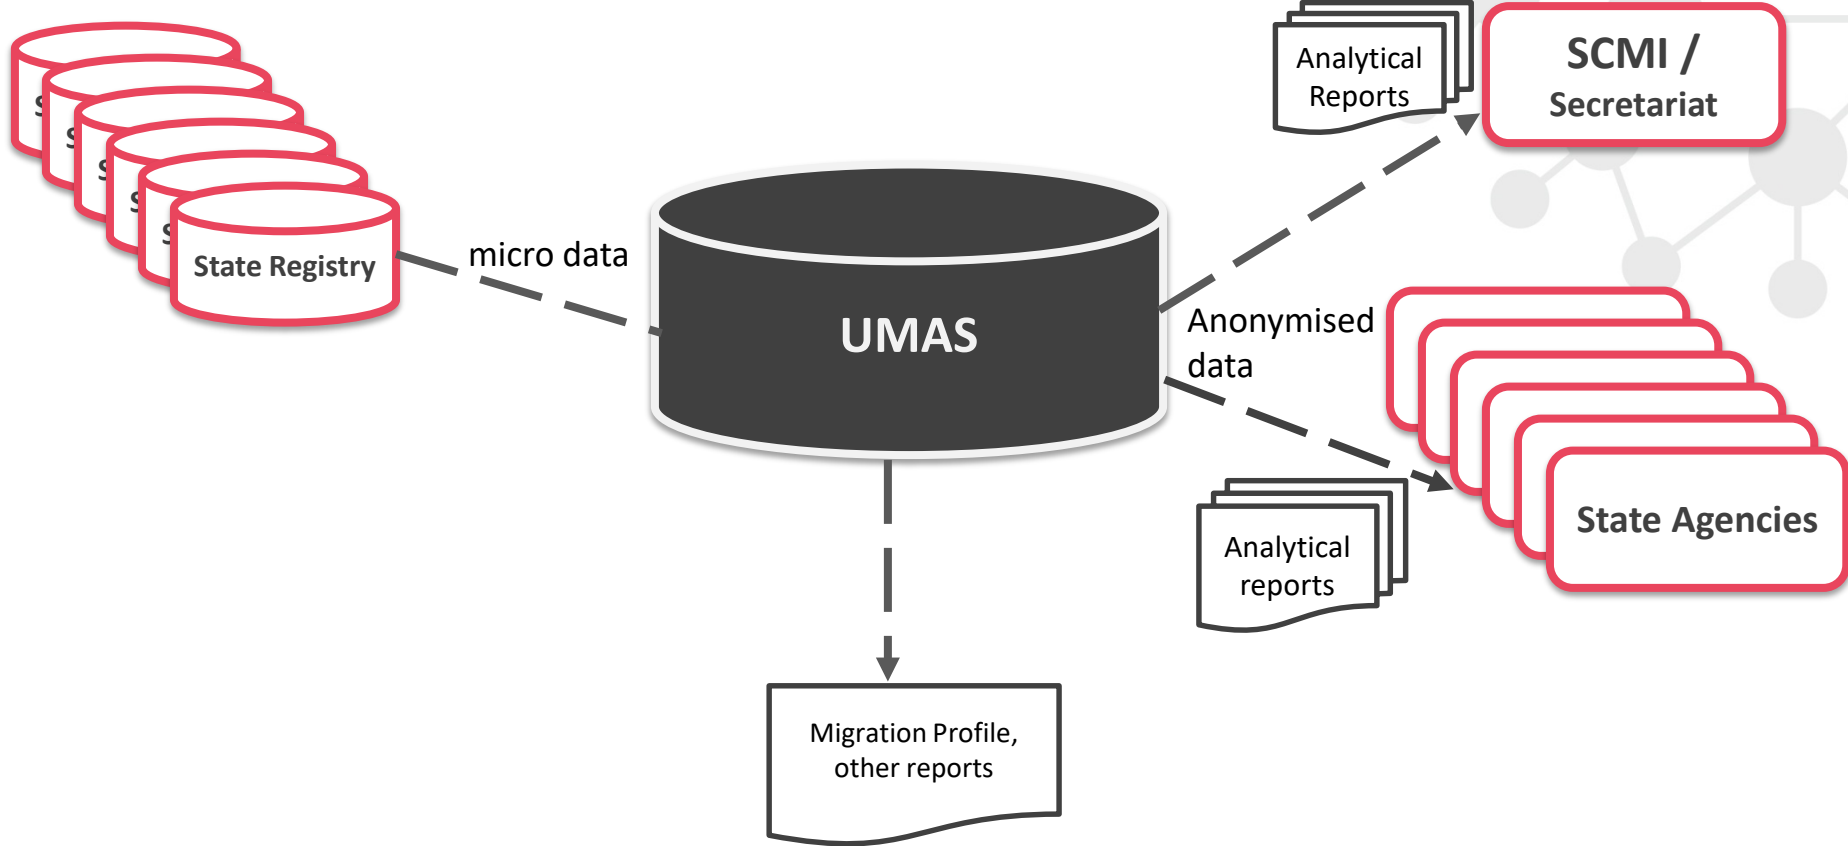

## Migration Risk Analysis

---

MIA (coordinator); MoJ; SSSG; MoH; MFA;

PUBLIC SERVICE  
DEVELOPMENT AGENCY

Ministry of  
Justice of  
Georgia

# Unified Migration Data ANALYTICAL SYSTEM

PUBLIC SERVICE  
DEVELOPMENT AGENCY

Ministry of  
Justice of  
Georgia

- Border control;
- Residence permits;
- Naturalization;
- Civil acts;
- Visas;
- Business and real estate registry;
- Enrollment in educational institutions;
- International protection
- Taxes;

# Missing Data

1. Geographic distribution;
2. Integration and re-integration related data:
  - Employment status;
  - Availability of specific social services, education;
  - Motivation to migrate / return;