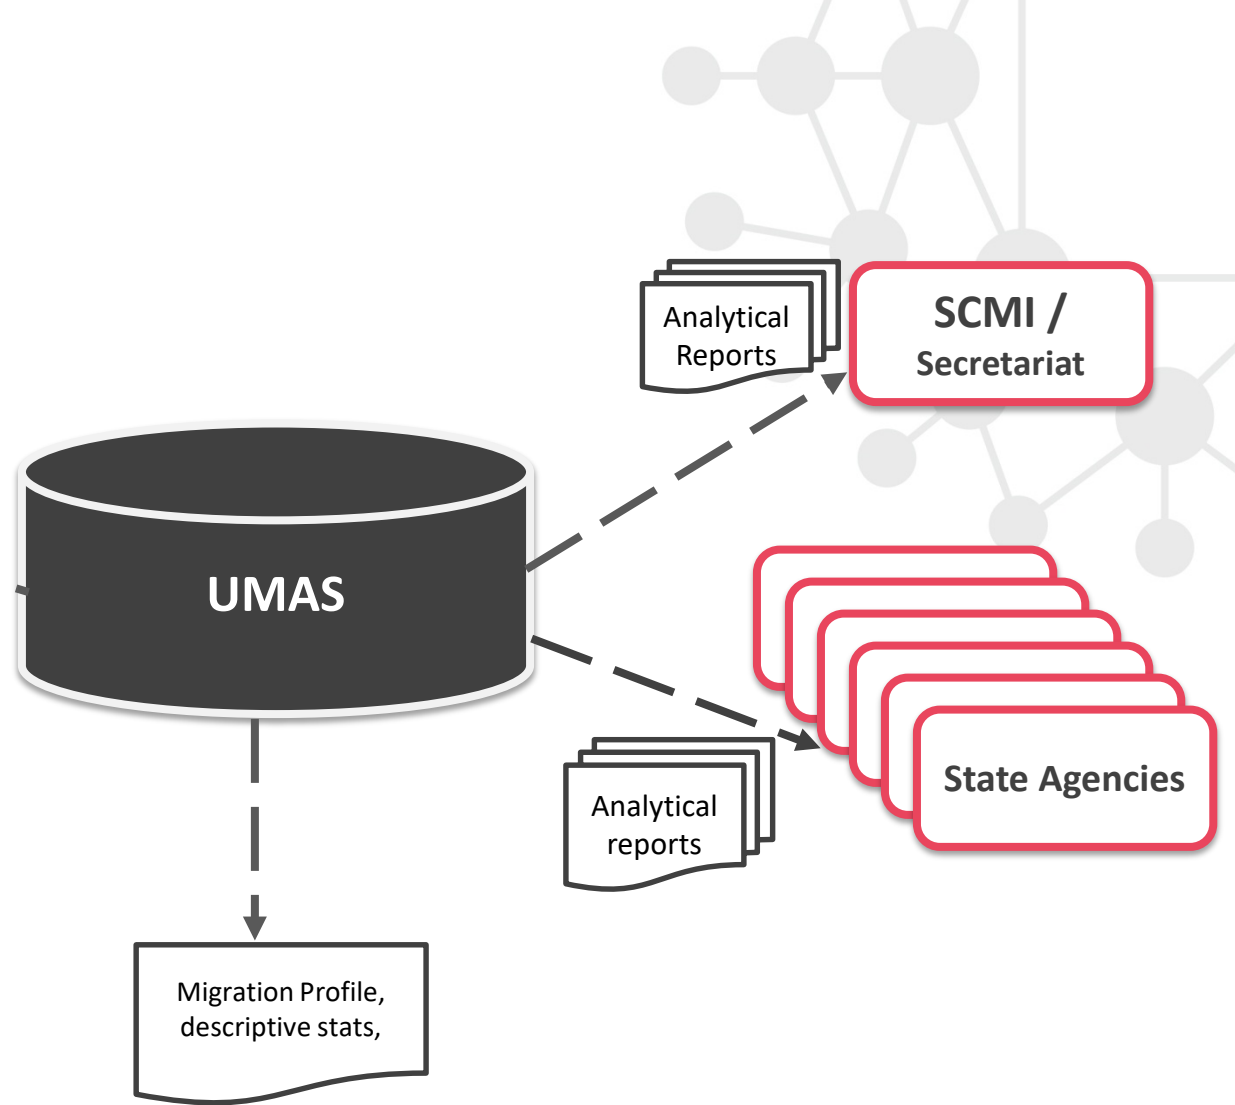

## Migration Risk Analysis

---

MIA (coordinator); MoJ; SSSG; MoH; MFA;

PUBLIC SERVICE  
DEVELOPMENT AGENCY

Ministry of  
Justice of  
Georgia

# Unified Migration Data ANALYTICAL SYSTEM

PUBLIC SERVICE  
DEVELOPMENT AGENCY

Ministry of  
Justice of  
Georgia

- Border control;
- Residence permits;
- Naturalization;
- Civil acts;
- Visas;
- Business and real estate registry;
- Enrollment in educational institutions;
- International protection
- Taxes;

# Missing Data

1. Geographic distribution;
2. Integration and re-integration related data:
  - Employment status;
  - Availability of specific social services, education;
  - Motivation to migrate / return;