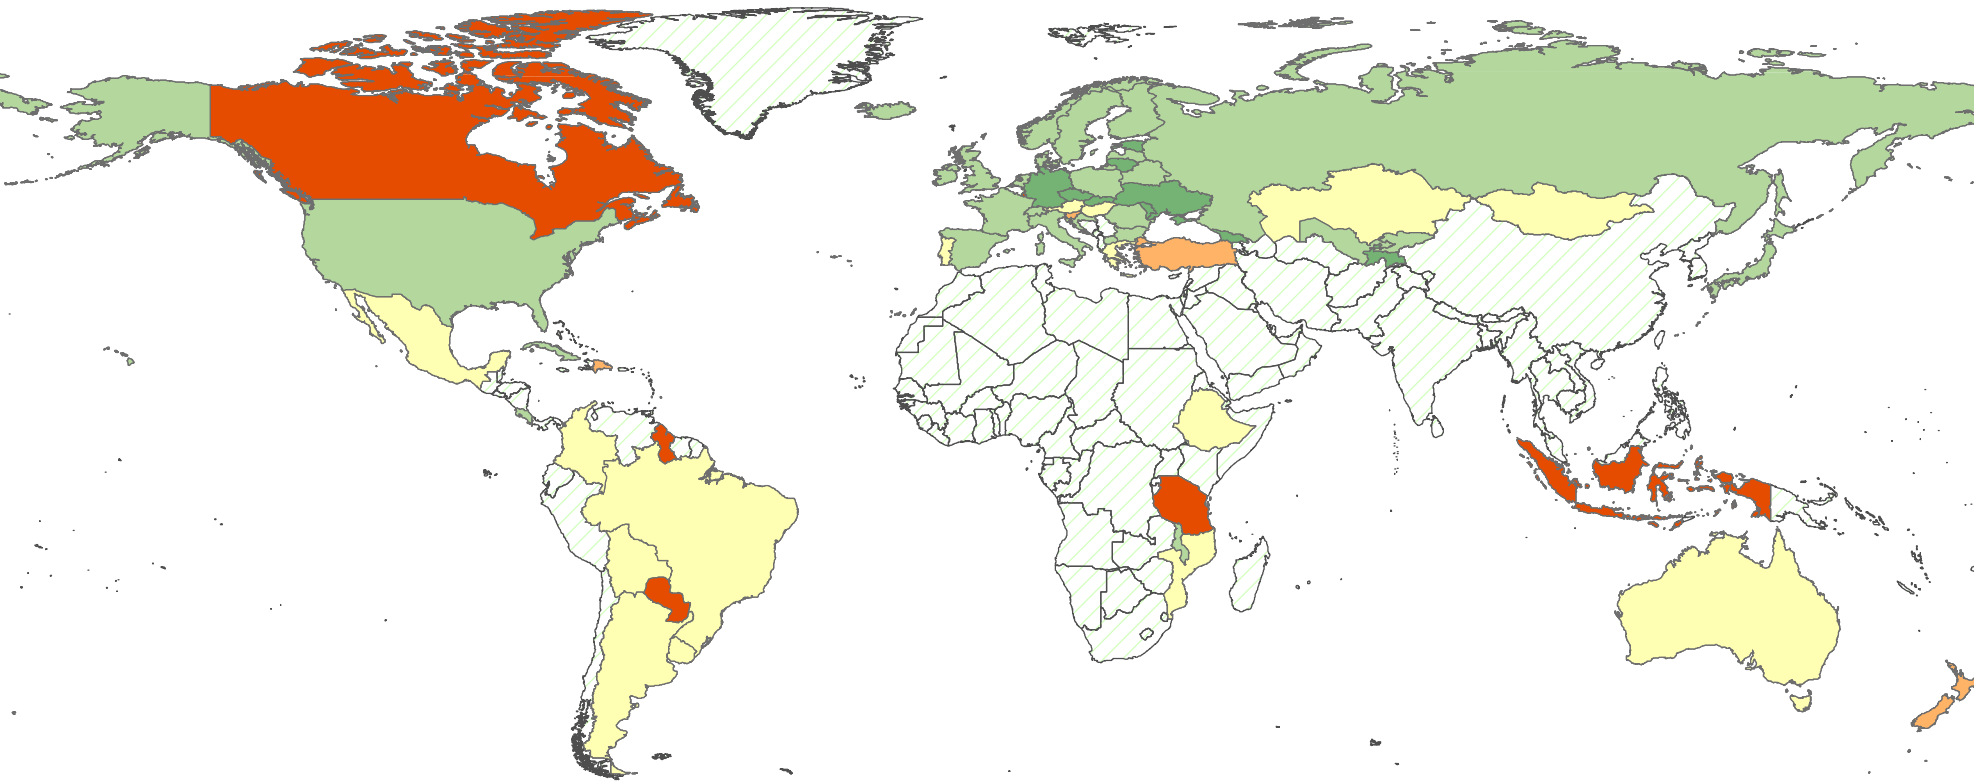

Change of NO_x Emissions since 1990

Units: %

*Note that data correspond to the latest year available.

Data Source: UNFCCC/UNSD
Map Source: UNGIWG

Last Update: July 2010
Map available at: <http://unstats.un.org/unsd/environment/qindicators>