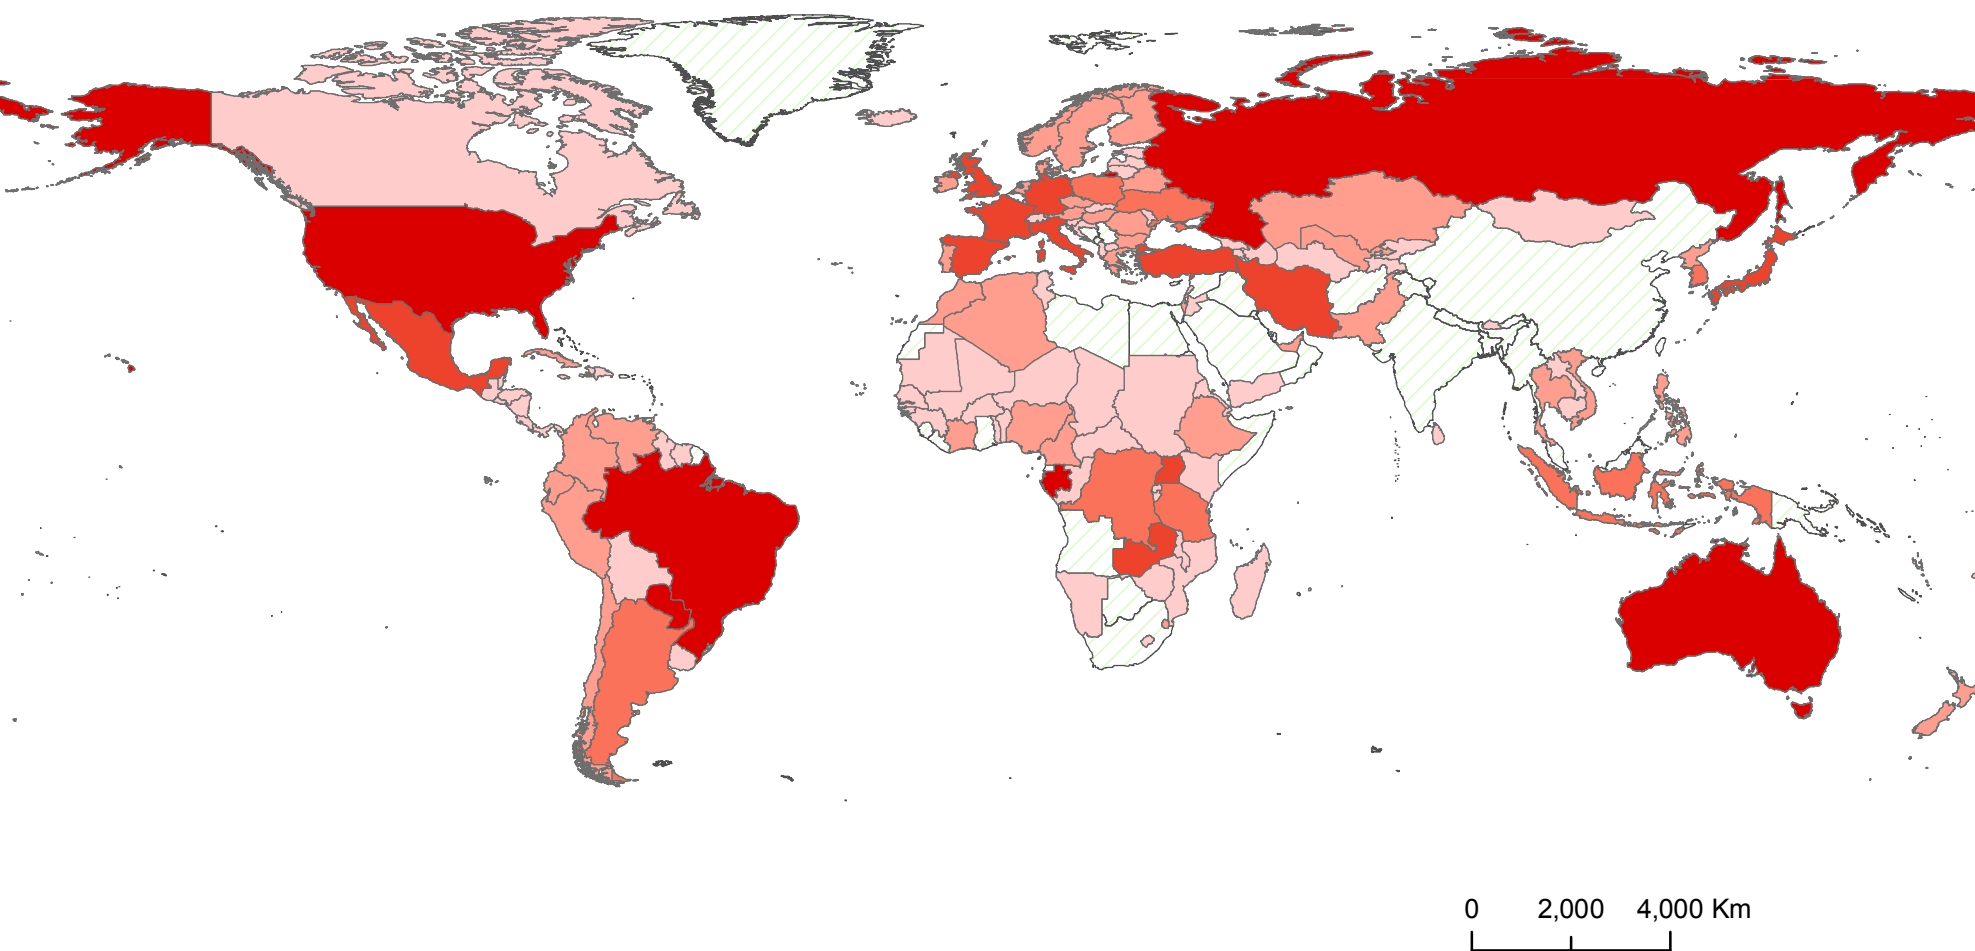

NO_x Emissions

0 2,000 4,000 Km

Units: 1000 tonnes of NO_x

*Note that data correspond to the latest year available.

Data Source: UNFCCC/UNSD
Map Source: UNGIWG

Last Update: July 2010
Map available at: <http://unstats.un.org/unsd/environment/qindicators>