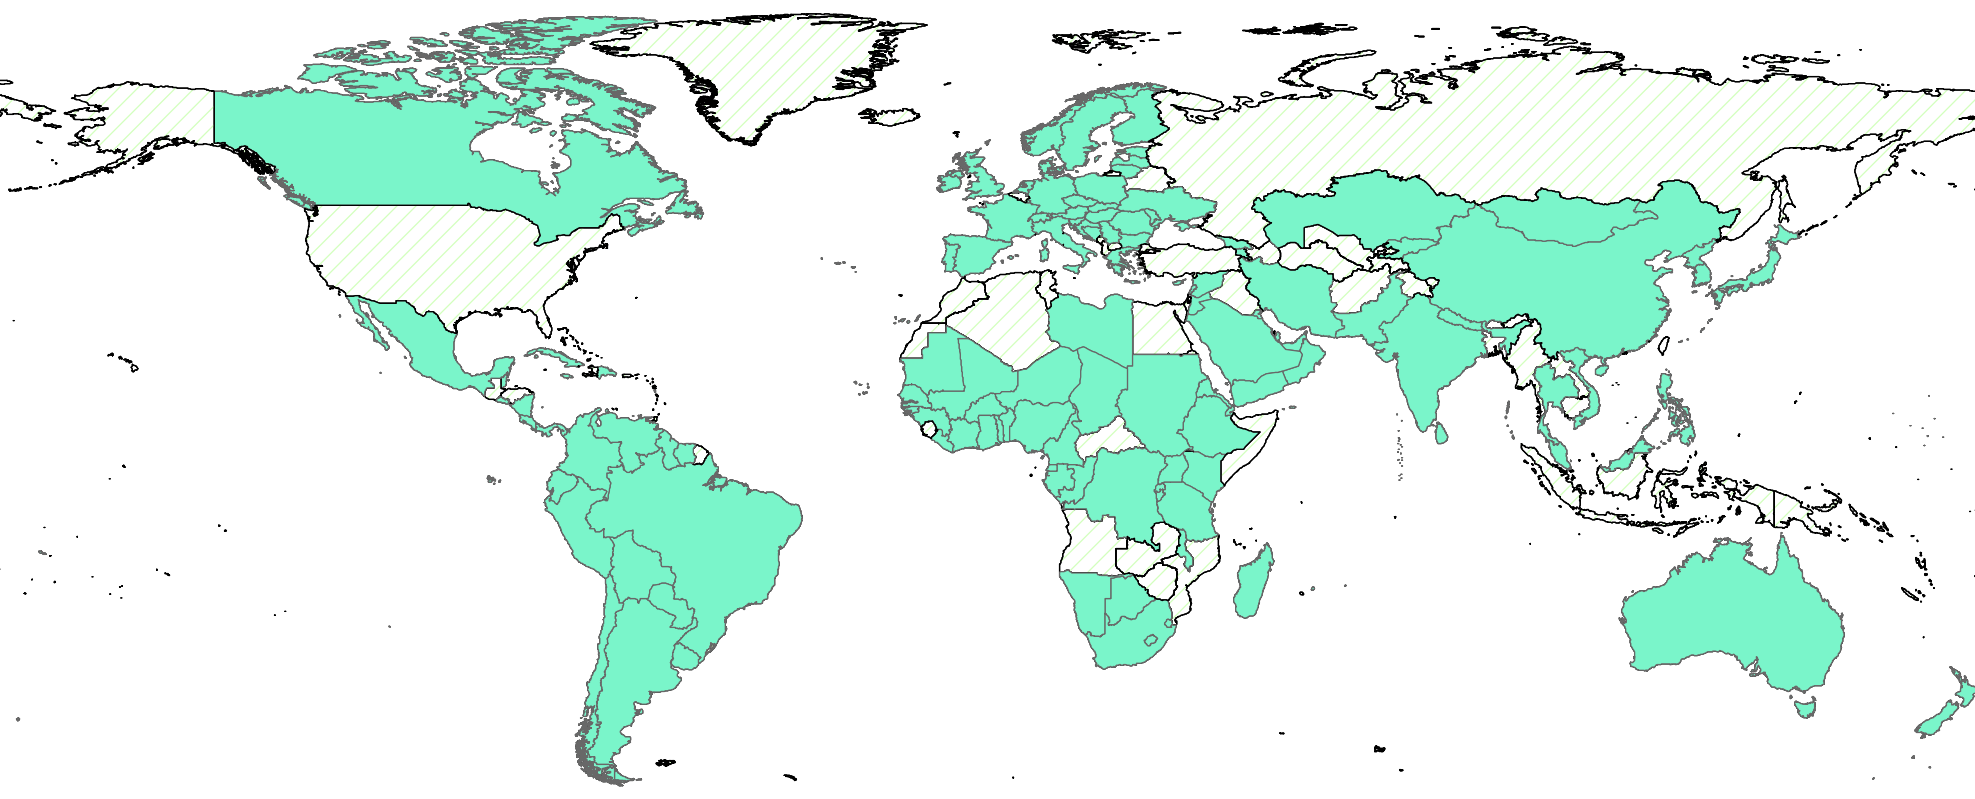

# Participation in International Environmental Agreements: Rotterdam Convention

0 2,000 4,000 Km

Participation Non participation

Data Source: UNEP Global Environment Outlook Data Portal (GEO Data)  
Map Source: UNGIWG

Last Update: August 2010  
Map available at: <http://unstats.un.org/unsd/environment/qindicators>