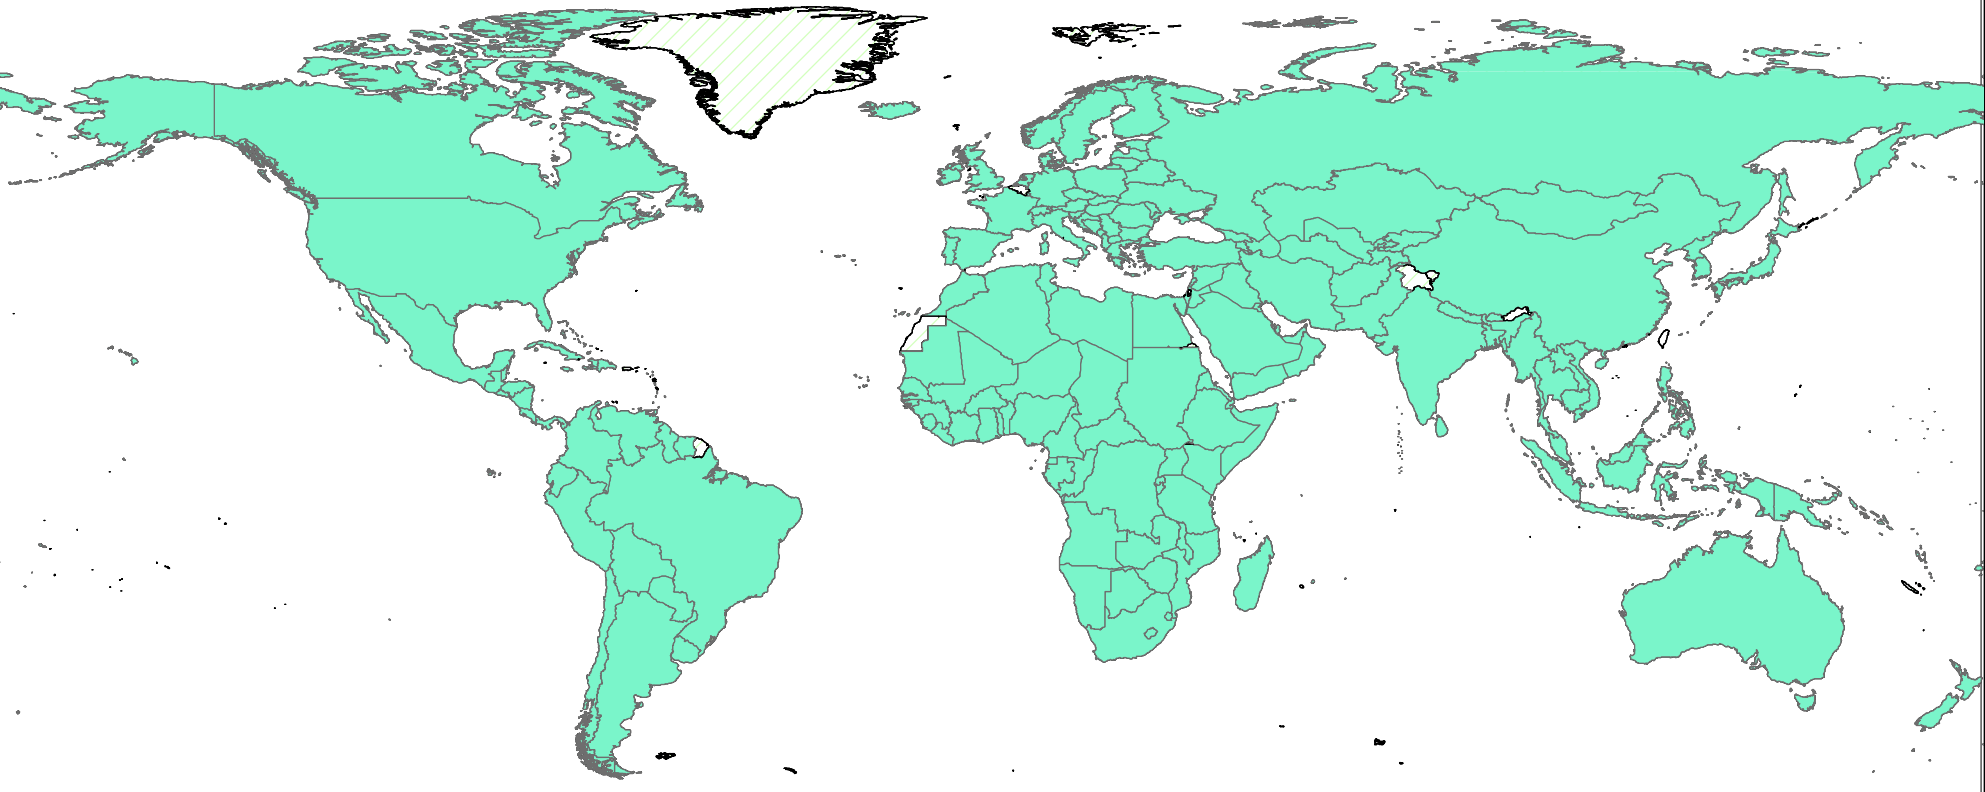

Participation in International Environmental Agreements: Montreal Protocol

0 2,000 4,000 Km

 Participation  Non participation

Data Source: UNEP Global Environment Outlook Data Portal (GEO Data)
Map Source: UNGIWG

Last Update: August 2010
Map available at: <http://unstats.un.org/unsd/environment/qindicators>