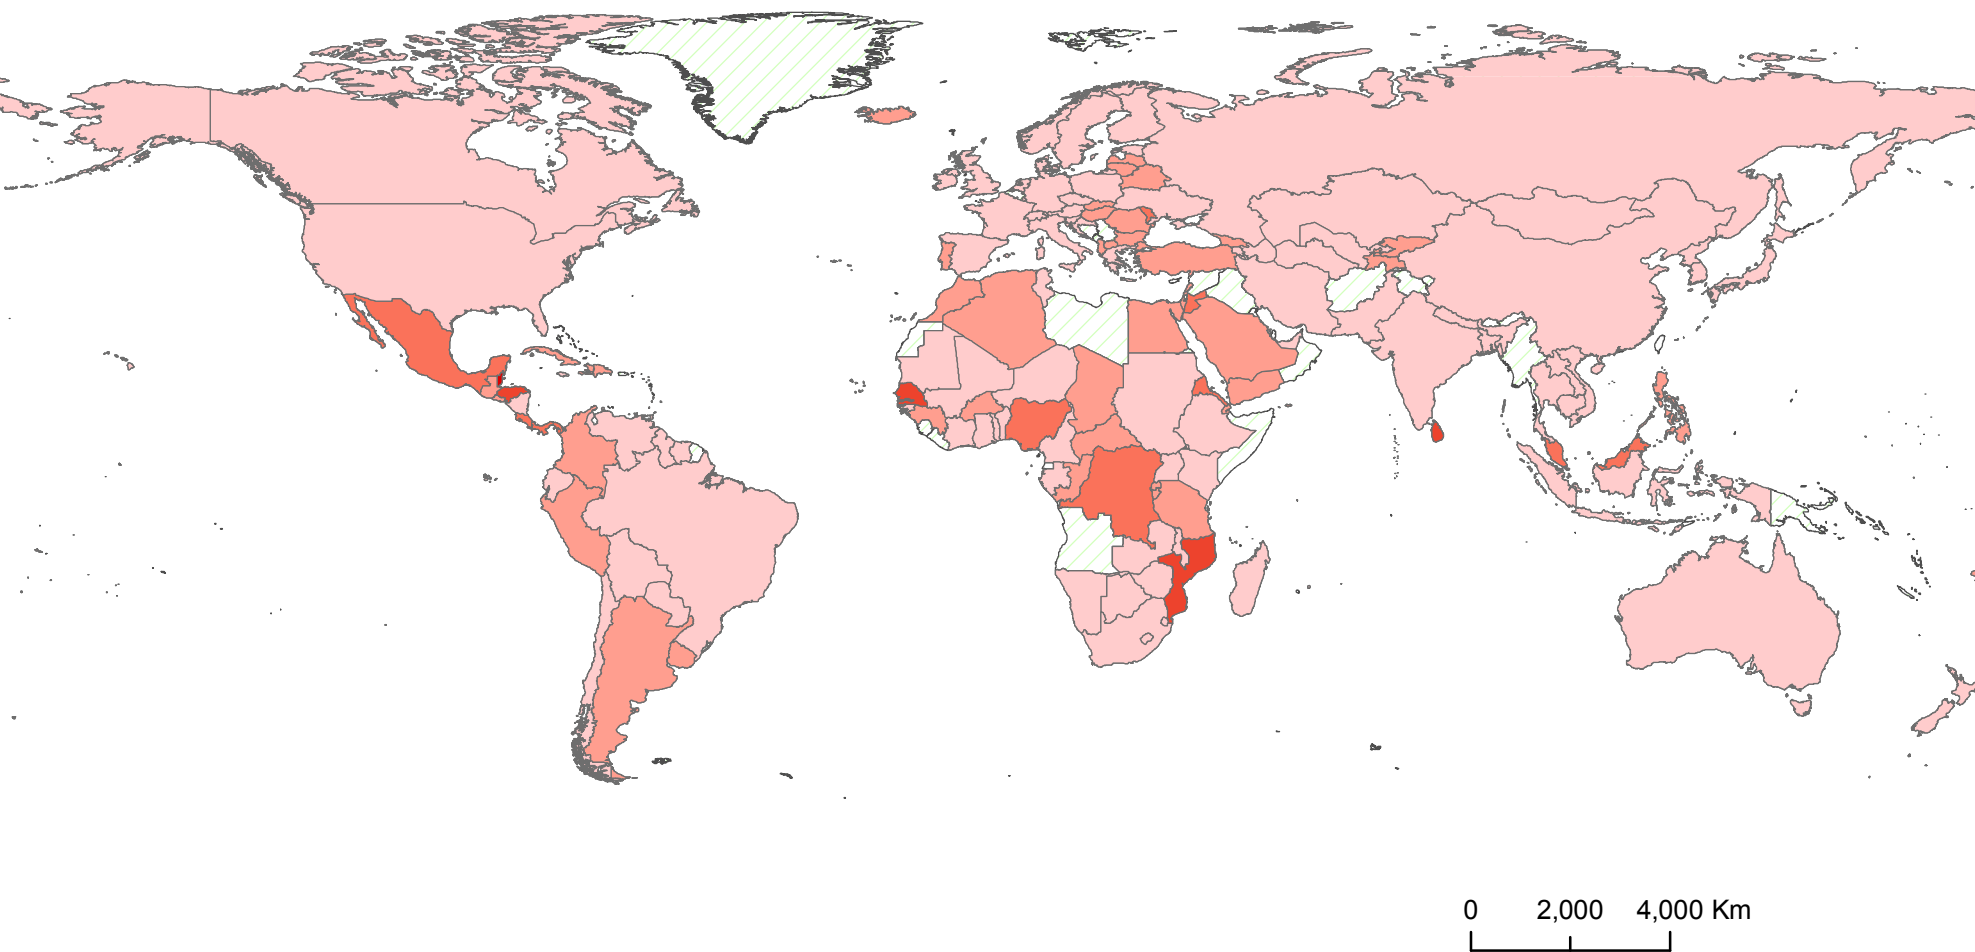

# Percentage of Greenhouse Gas Emissions from Waste

## Units: %

\*Note that data correspond to the latest year available.

Data Source: UNFCCC  
Map Source: UNGIWG

Last Update: July 2010  
Map available at: <http://unstats.un.org/unsd/environment/qindicators>