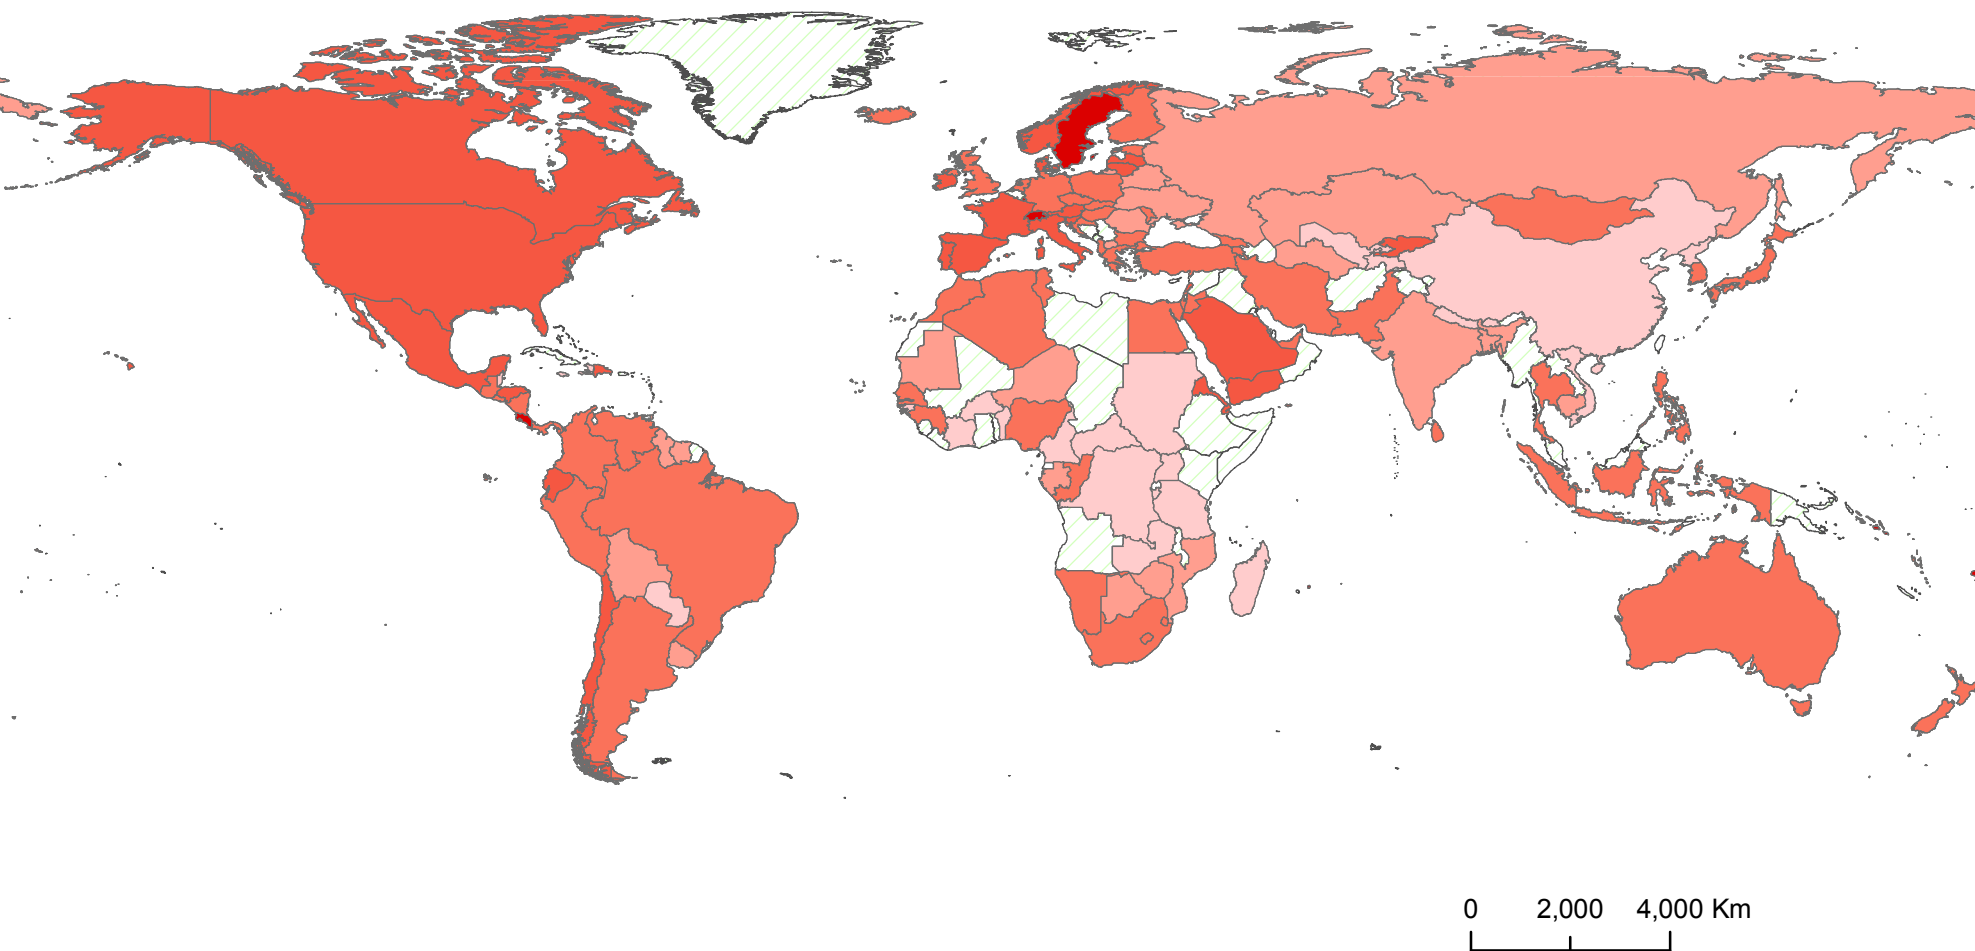

# Percentage of Greenhouse Gas Emissions from Transport

0 2,000 4,000 Km

## Units: %

\*Note that data correspond to the latest year available.

Data Source: UNFCCC  
Map Source: UNGIWG

Last Update: July 2010  
Map available at: <http://unstats.un.org/unsd/environment/qindicators>