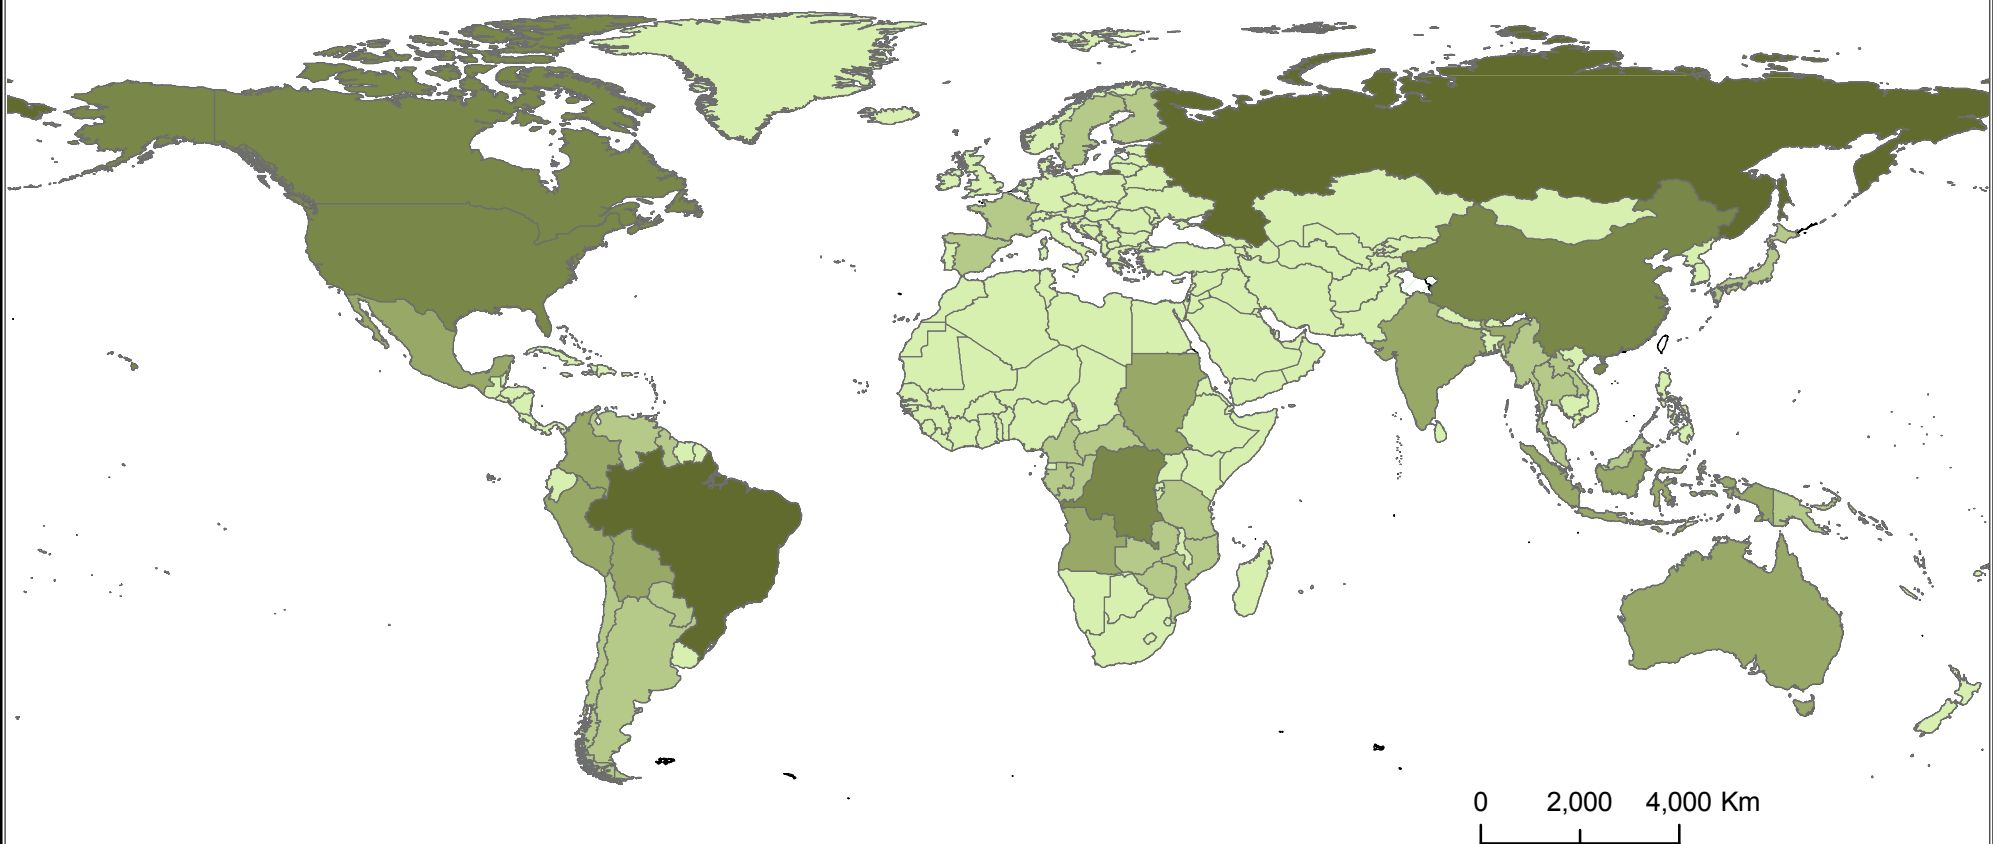

# Forest Area in 2010

**Units: 1000 km<sup>2</sup>**

Data Source: FAO  
Map Source: UNGIWG

Last Update: December 2010  
Map available at: <http://unstats.un.org/unsd/environment/qindicators>