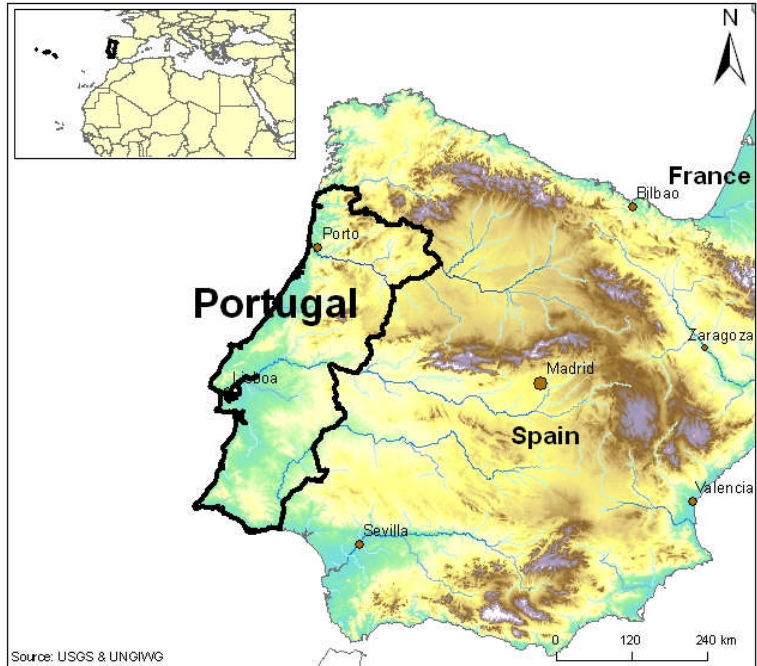

Environment Statistics Country Snapshot: Portugal

Portugal

Land

		Year
Total surface area (sq km):	91,982¹	2005
Agricultural land (sq km):	38,150	2005
Arable lands (% agri. land):	40.2	2005
Permanent crops (% agri. land):	20.3	2005
Permanent pasture (% agri. land):	39.5	2005
Change in agricultural land area since 1990 (%):	4.5	2005
Pesticide use (tonnes):	29,982.0	2001
Fertilizer use (1000 t):	207.0	2002
Forest area (sq km):	37,830.0	2005
Change in forest area since 1990 (%):	0.8	2005

Biodiversity

Percentage of surface area protected for biodiversity (%):	5.0	2005
Number of threatened species:	167	2006
Fish catch (tonnes):	221,429	2004
Change in fish catch from previous year (%):	4	2004

Energy

Energy use (1000 t oil eq.):	21,140	2004
Energy use (kg oil eq./capita):	2,018	2004
Energy intensity (kg oil eq) per $1,000 GDP	138	2003
Renewable electricity production (%)	22.5₂	2004
Motor vehicles (1000)	7,968	2003

Air and climate

Emissions of:

SO₂ (1000 t):	269.0	2002
SO₂ (kg/capita):	26.8	2002
NO_x (1000 t):	281.1	2002
NO_x (kg/capita):	28.0	2002
CO₂ (million tonnes):	64.3	2003
CO₂ (tonnes/capita):	6.2	2003
GHG (million tonnes CO₂ eq):	84.6	2004
GHG (tonnes CO₂ eq. per capita):	8.1	2004
Emissions of ozone-depleting CFCs (ODP tonnes):	...	

Economy

	Year
GDP (million $US):	167,724
GDP growth rate from previous year (%):	2.0
GDP per capita ($US):	16,063
% GDP agriculture:	3
% GDP mining, manufacturing:	19
% GDP other:	78

Population

Population (1000):	10,494	2005
Population growth rate from previous year (%):	0.5	2005

Water and sanitation

Longterm average renewable freshwater resources (million m³/yr):	74,000	2005
Urban population with access to improved water source (%):	...	
Rural population with access to improved water source (%):	...	
Urban population with access to improved sanitation (%):	...	
Rural population with access to improved sanitation (%):	...	
Population served by municipal waste collection (%):	100	2005
Municipal waste collected (1000 t):	5,009	2005
Hazardous waste generated (tonnes):	294,891	2001